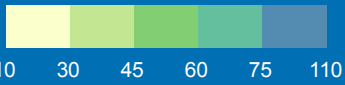

Road Deaths per Million Inhabitants 2014

data not available

Source for fatalities: CARE (European Road Accident Database); Source for demographics: EUROSTAT; © EuroGeographics 2008 for the administrative boundaries; © European Commission - DG MOVE - October 2016