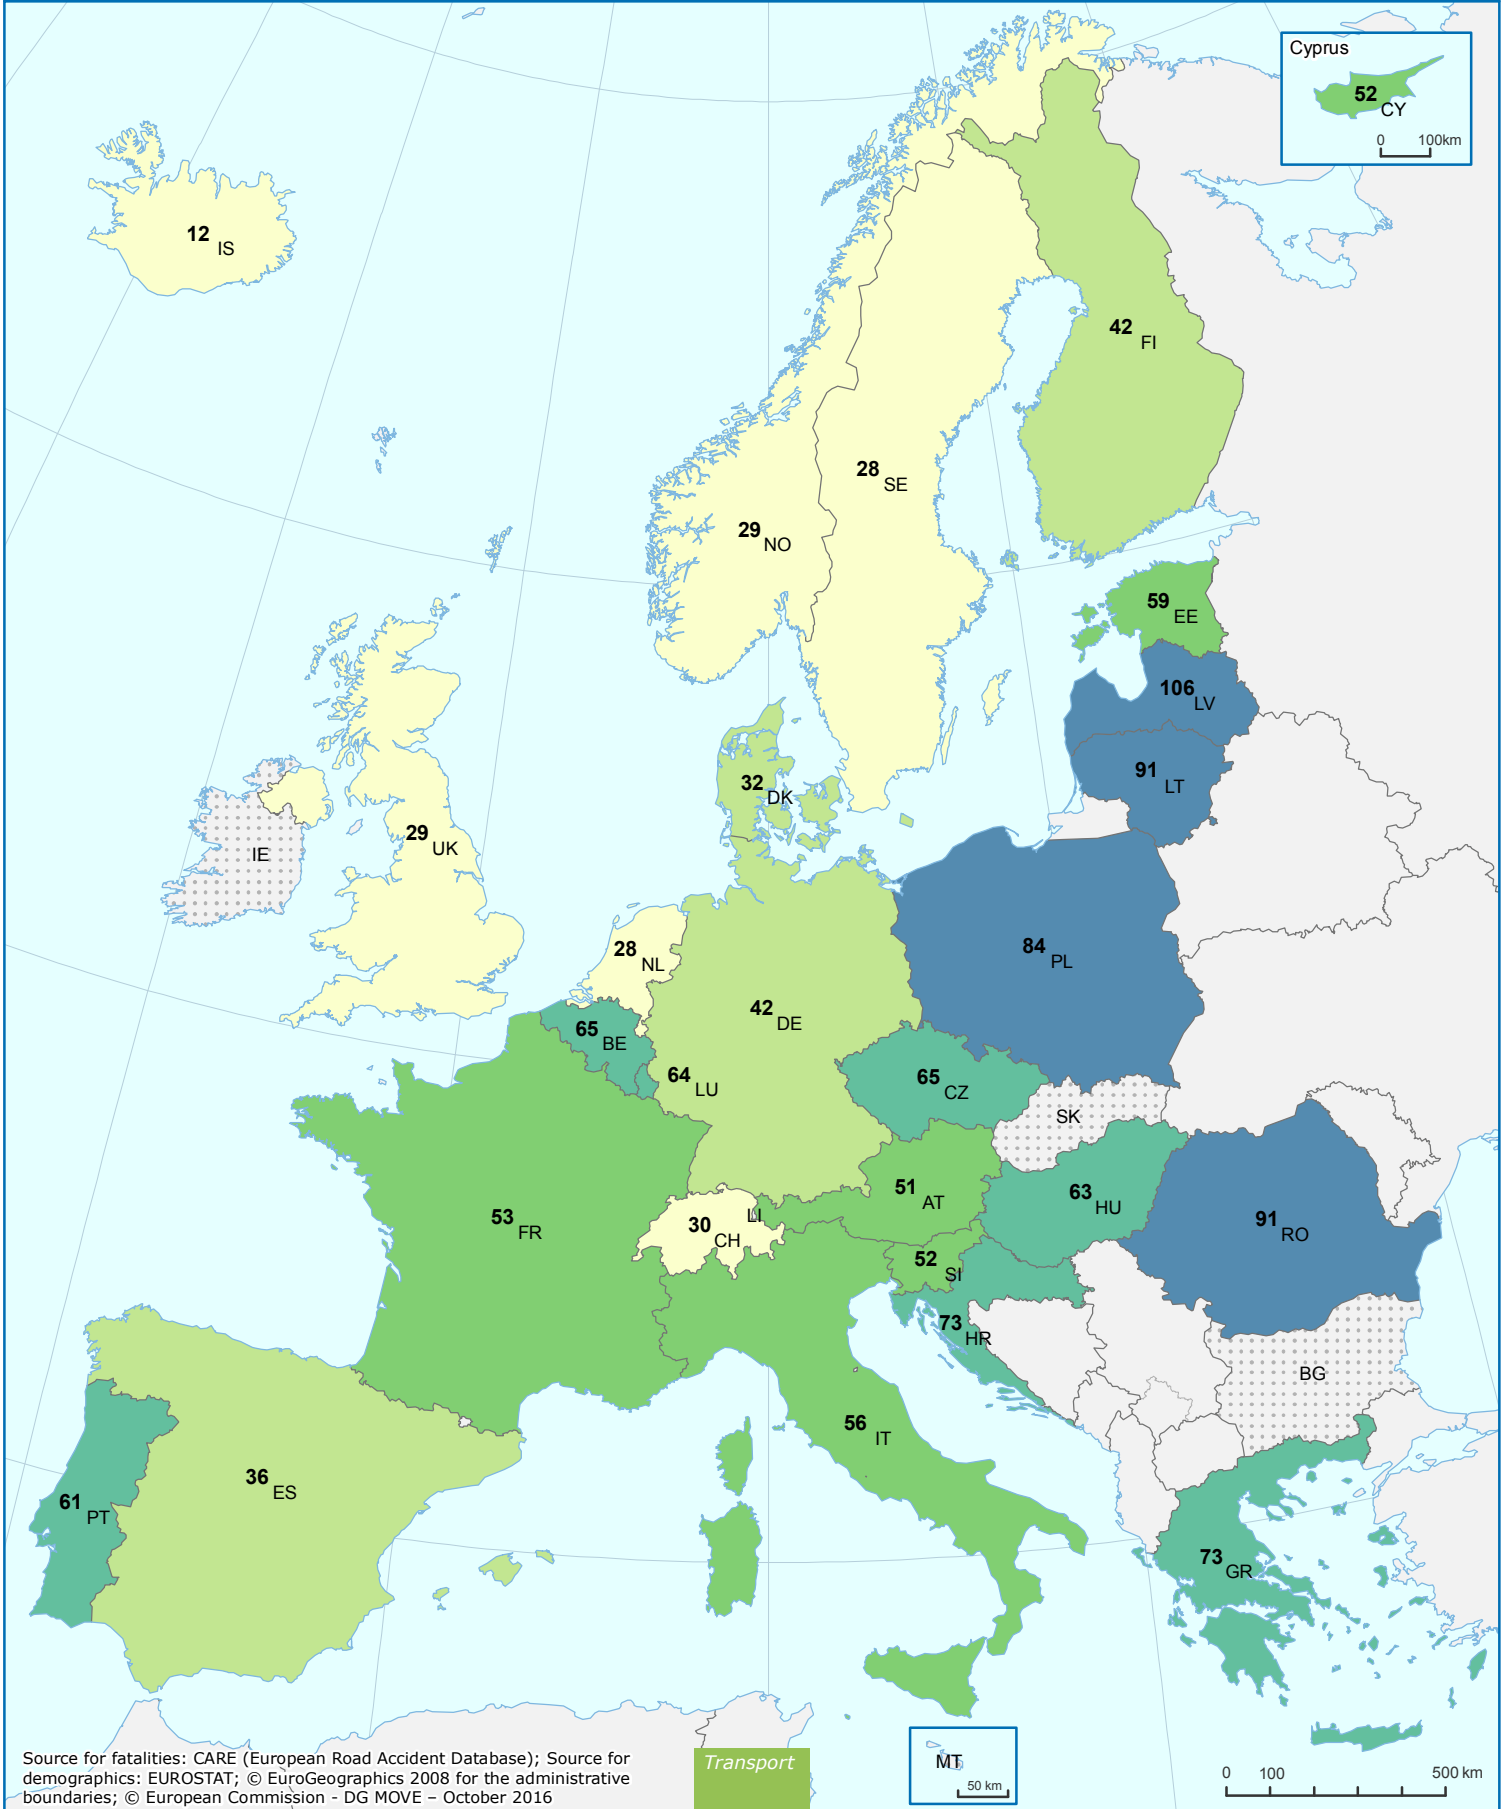

Road Deaths per Million Inhabitants 2014

data not available

Source for fatalities: CARE (European Road Accident Database); Source for demographics: EUROSTAT; © EuroGeographics 2008 for the administrative boundaries; © European Commission - DG MOVE - October 2016