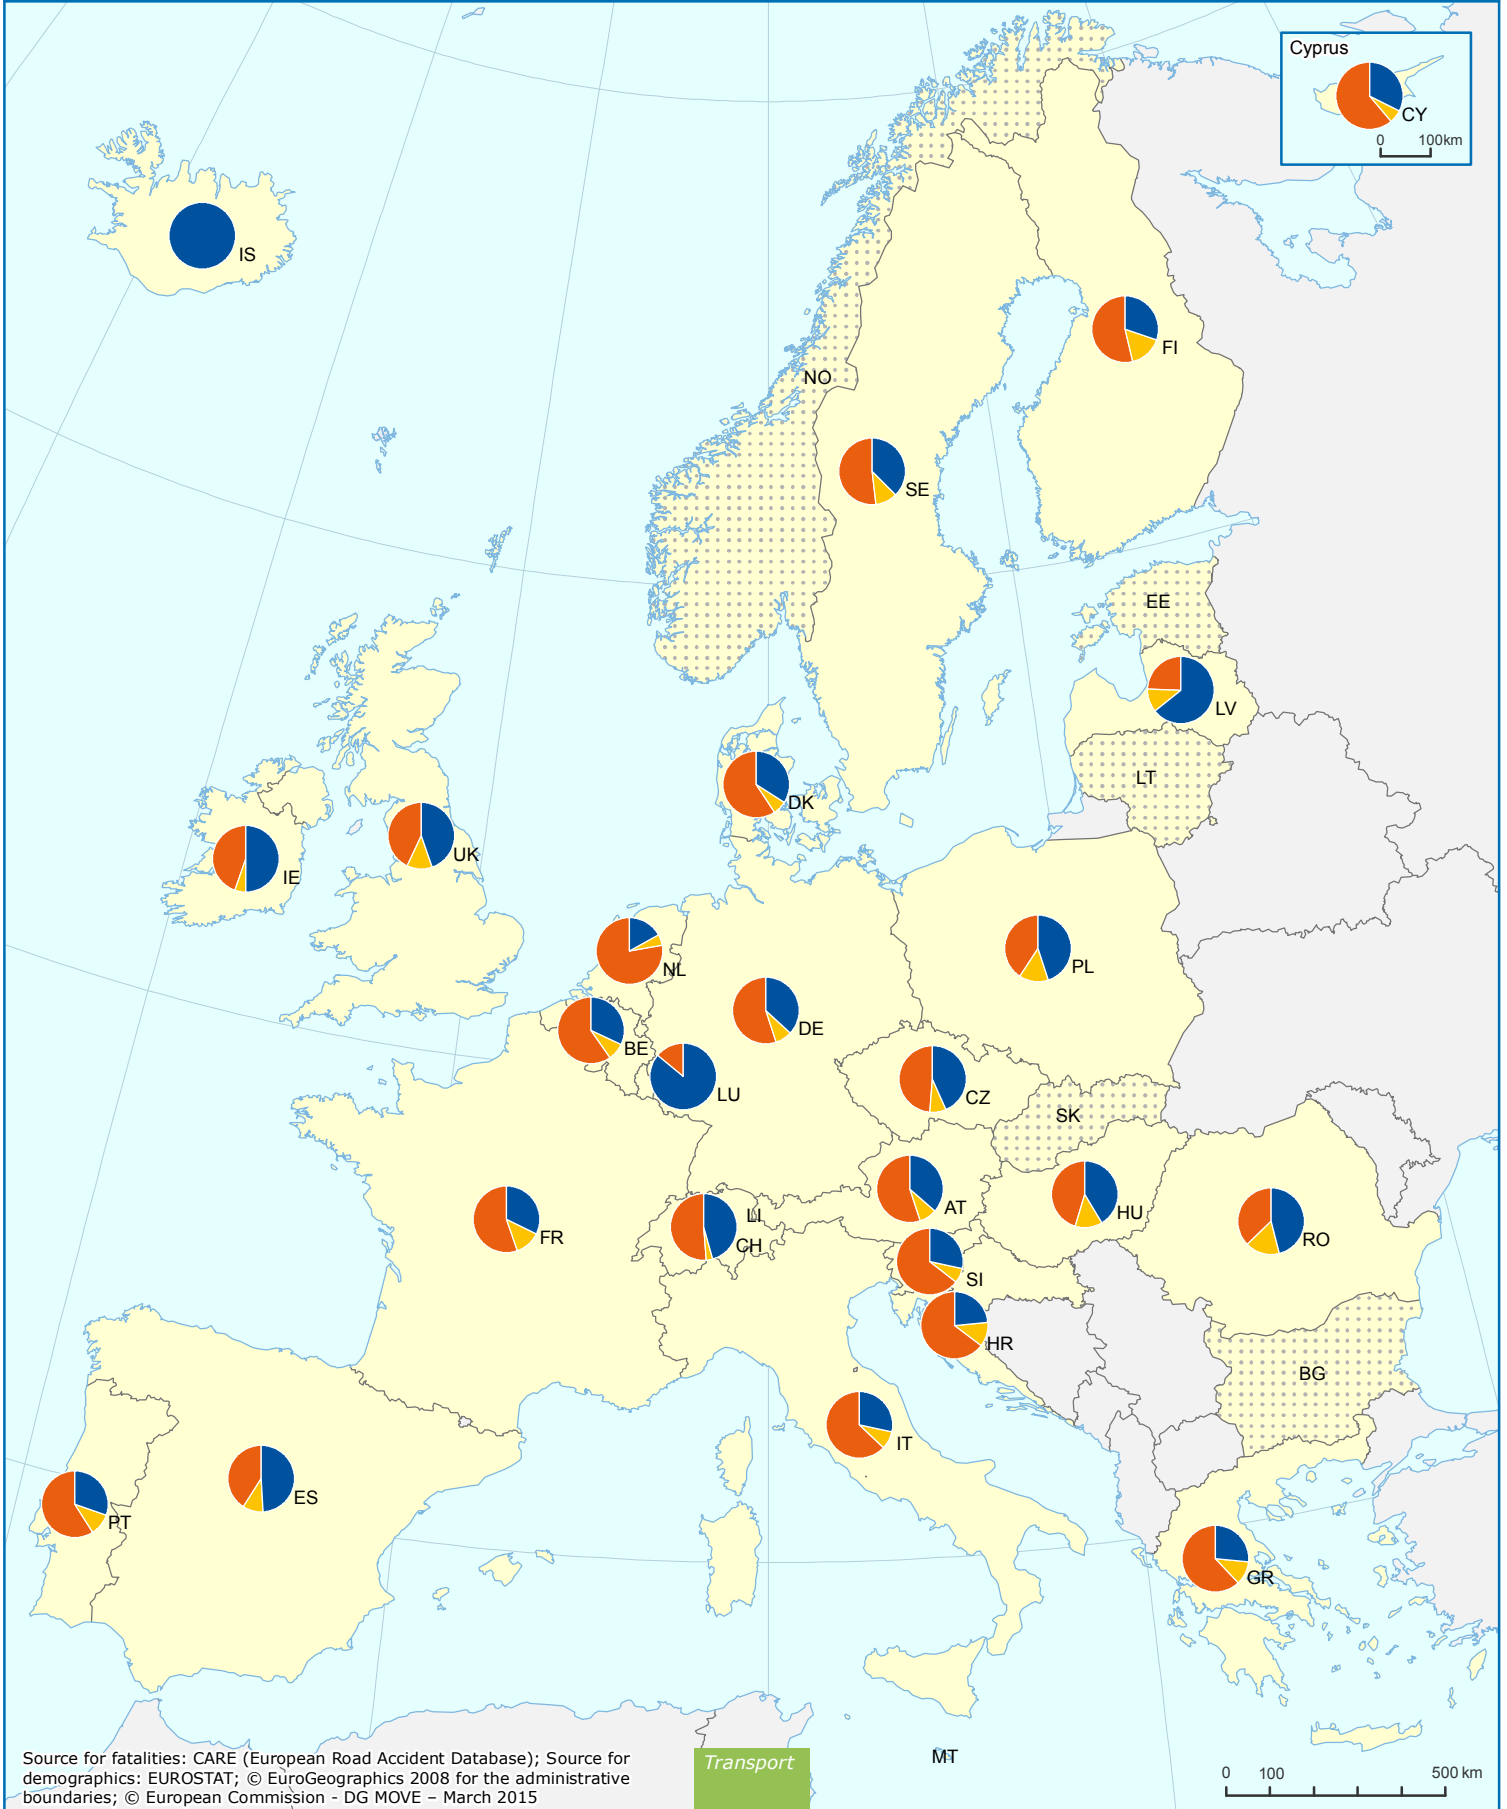

Road Deaths by User Type 2012

Inside Built-Up Areas

data not available

Source for fatalities: CARE (European Road Accident Database); Source for demographics: EUROSTAT; © EuroGeographics 2008 for the administrative boundaries; © European Commission - DG MOVE - March 2015