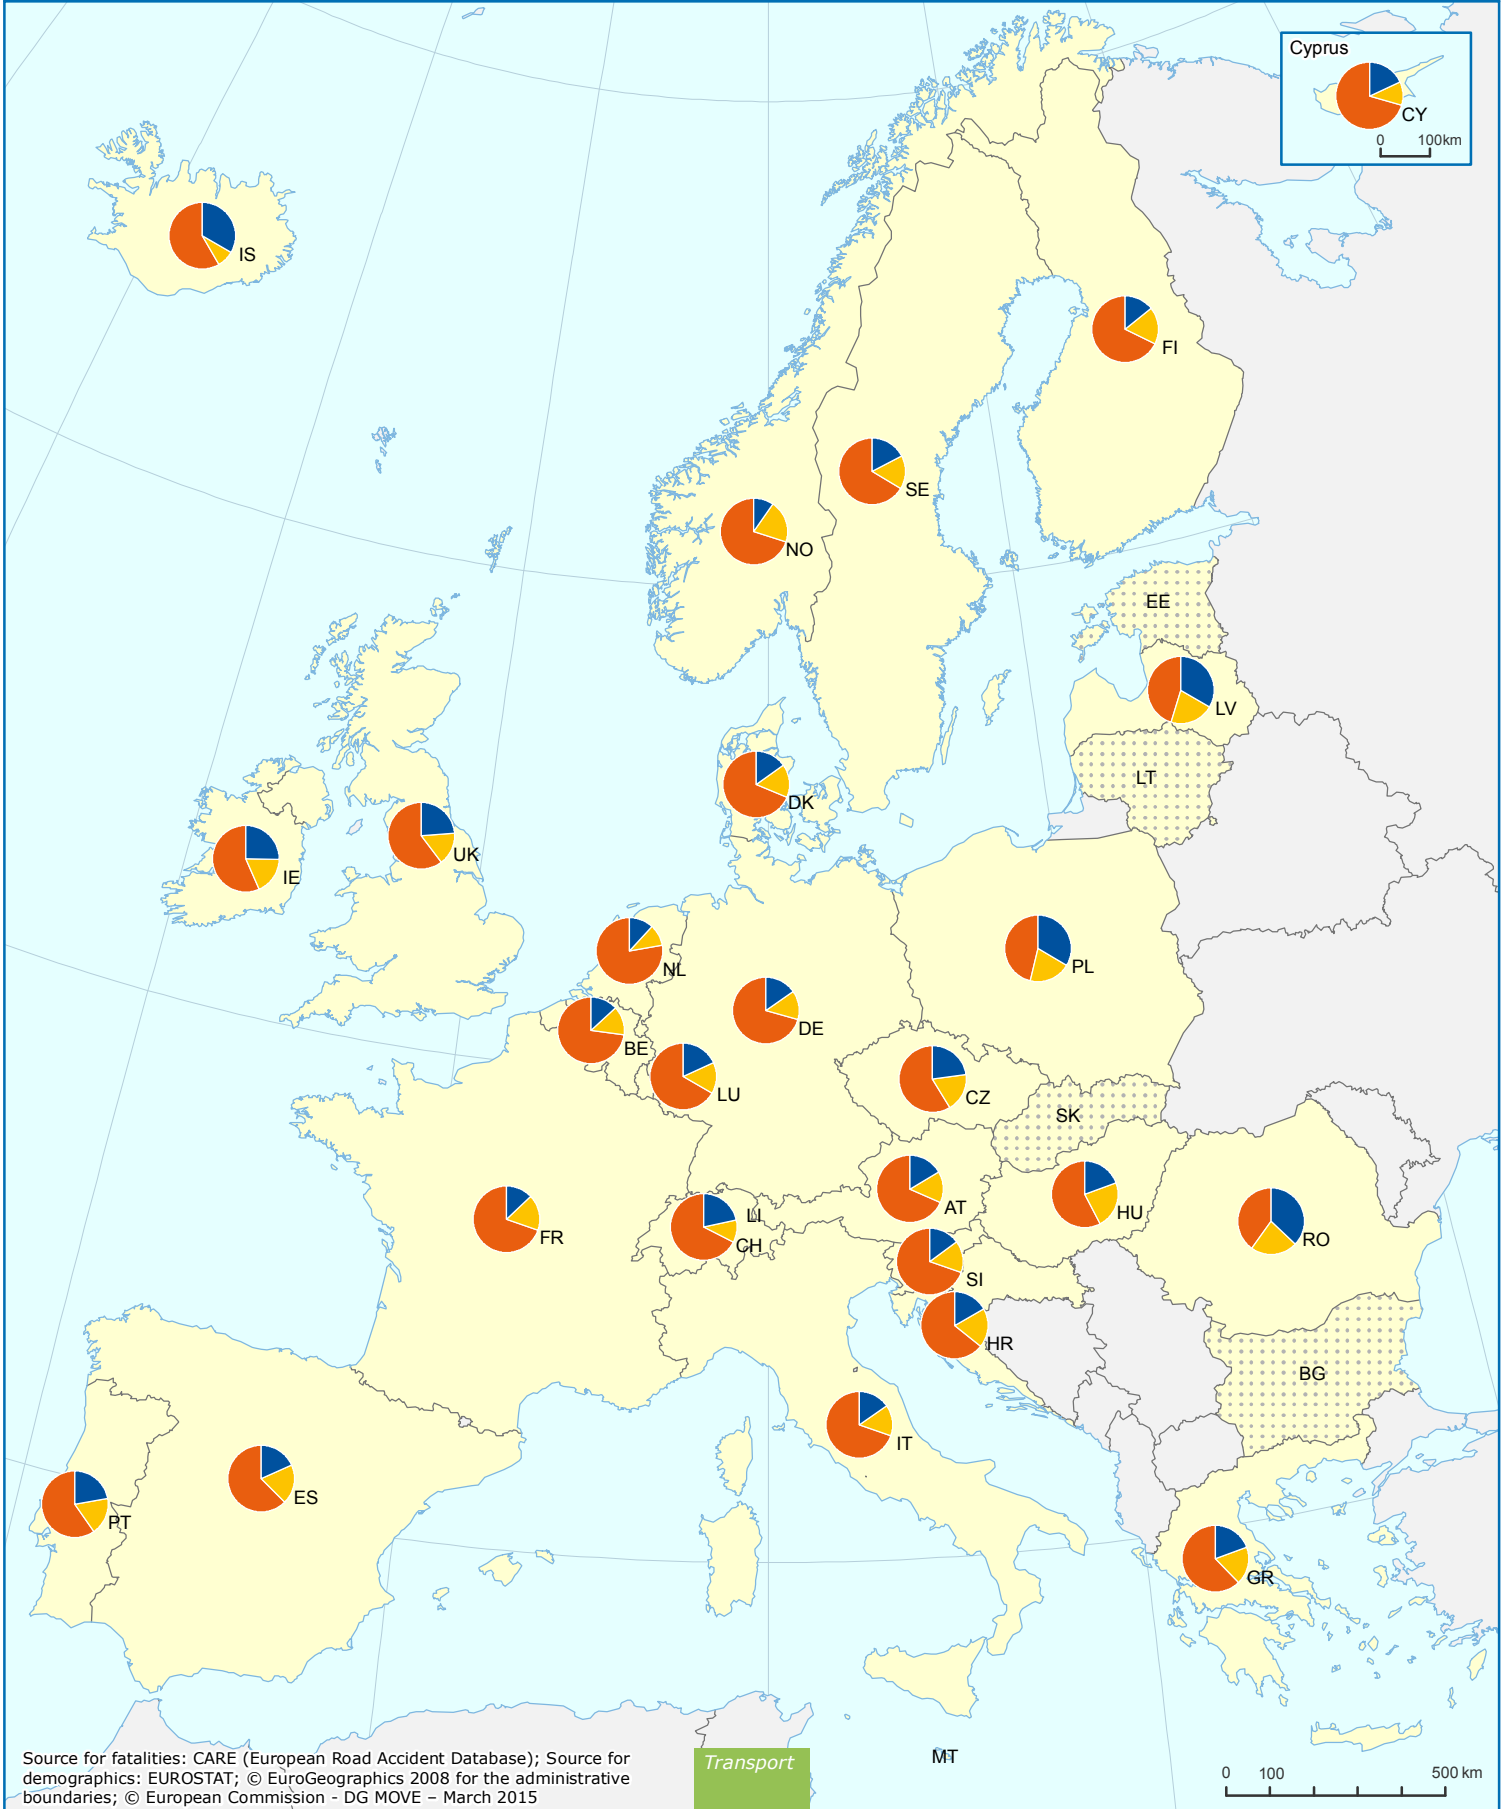

Road Deaths by User Type 2011

data not available

Source for fatalities: CARE (European Road Accident Database); Source for demographics: EUROSTAT; © EuroGeographics 2008 for the administrative boundaries; © European Commission - DG MOVE - March 2015