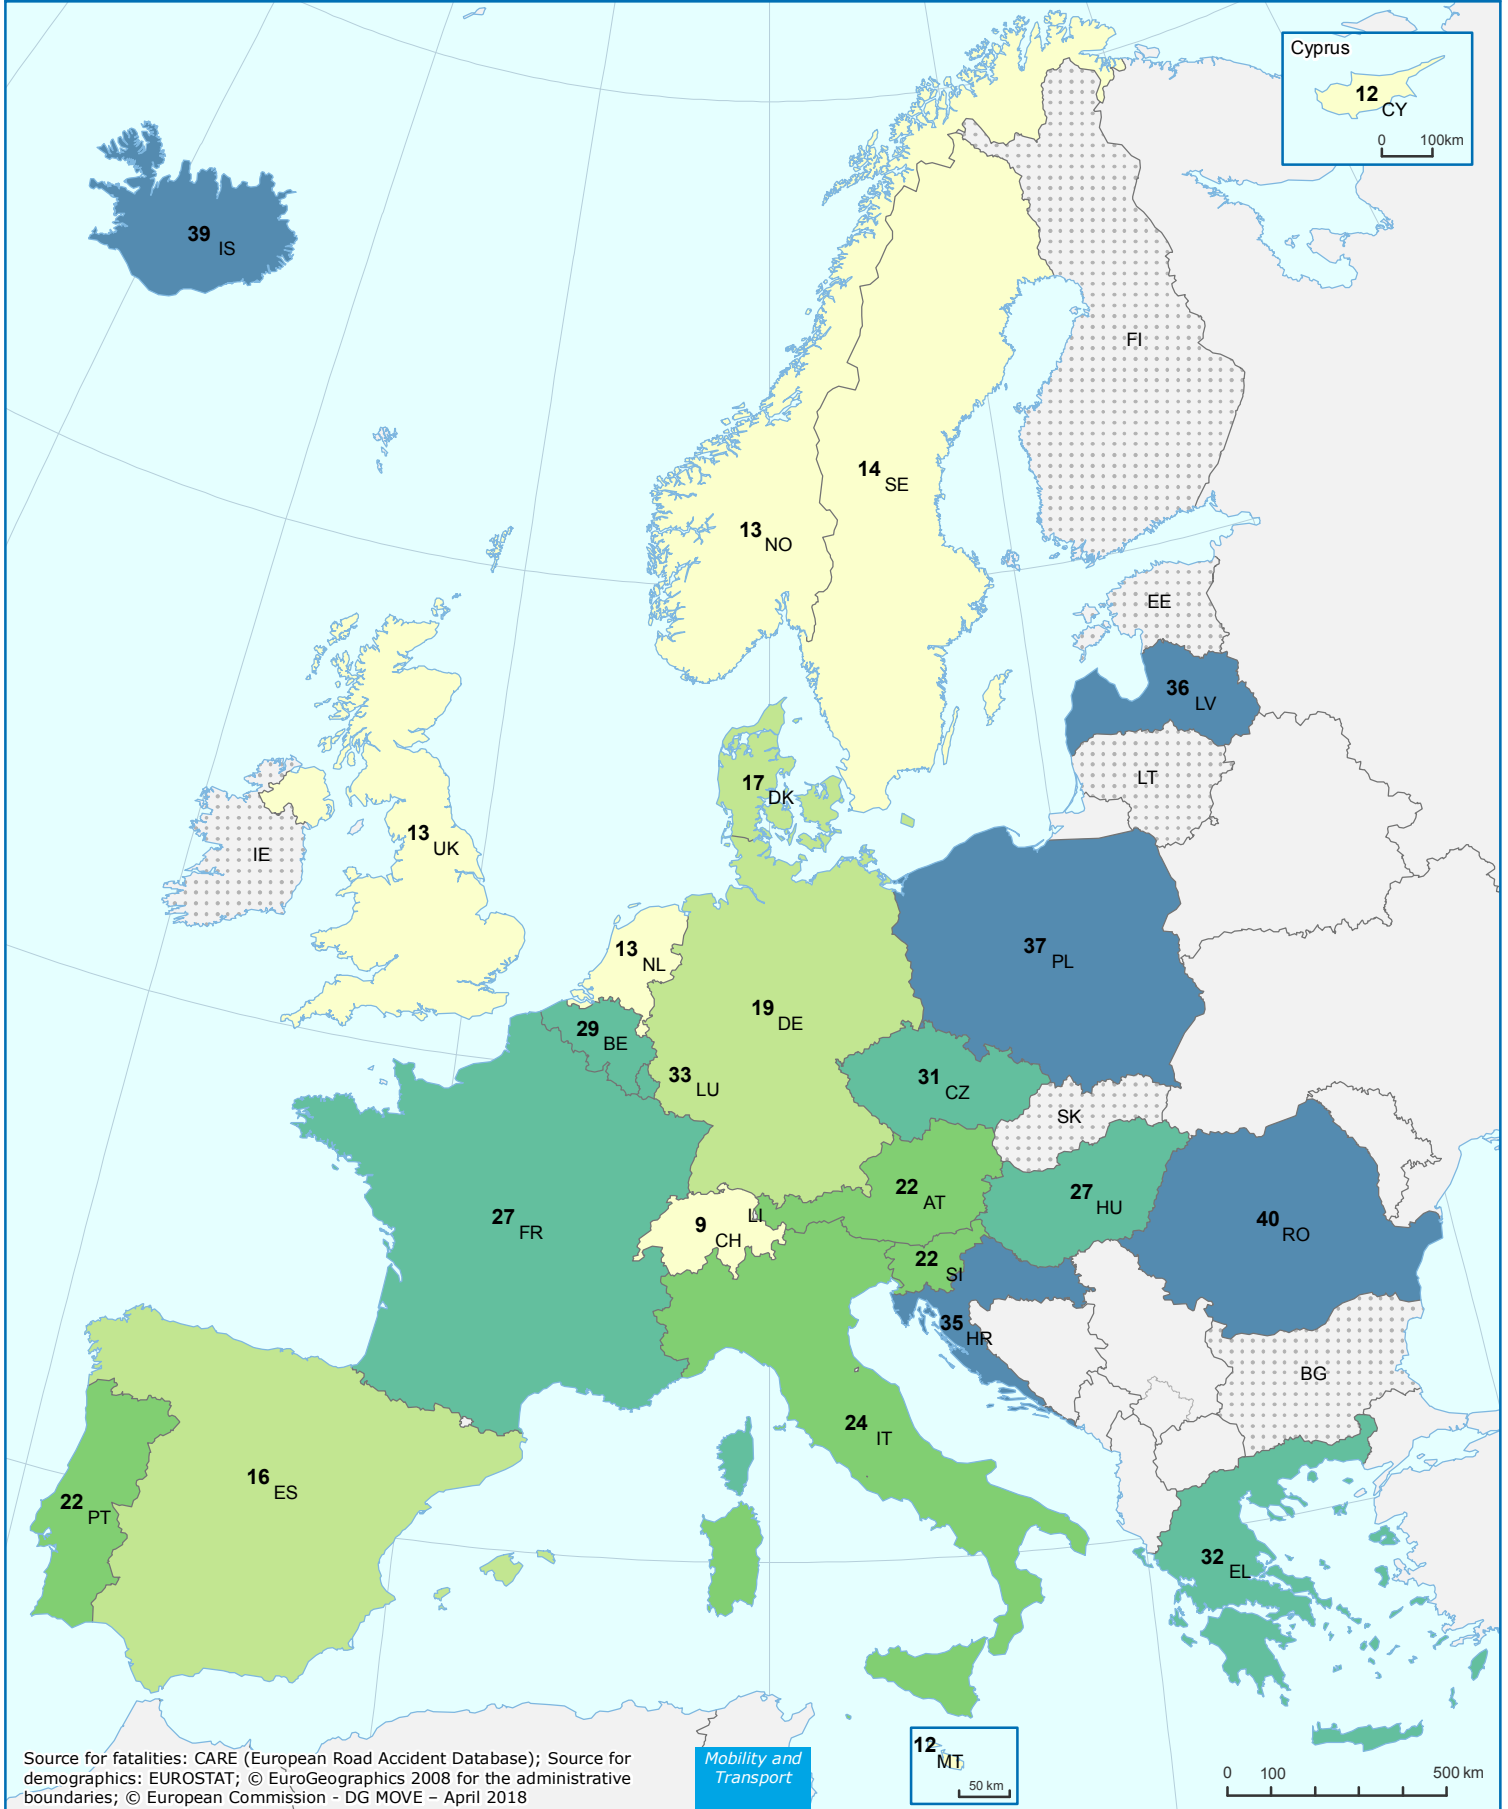

Road Deaths per Million Inhabitants 2016

data not available

Cars and Taxis

Source for fatalities: CARE (European Road Accident Database); Source for demographics: EUROSTAT; © EuroGeographics 2008 for the administrative boundaries; © European Commission - DG MOVE - April 2018