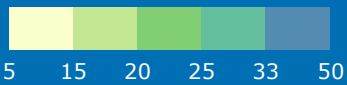

Road Deaths per Million Inhabitants 2016

data not available

Cars and Taxis

Source for fatalities: CARE (European Road Accident Database); Source for demographics: EUROSTAT; © EuroGeographics 2008 for the administrative boundaries; © European Commission - DG MOVE - April 2018