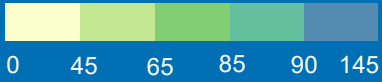

Road Deaths per Million Inhabitants 2020

Young People: Age 18-24

data not available

Source for fatalities: CARE (European Road Accident Database); Source for demographics: EUROSTAT; © EuroGeographics 2008 for the administrative boundaries; © European Commission - DG MOVE - June 2022