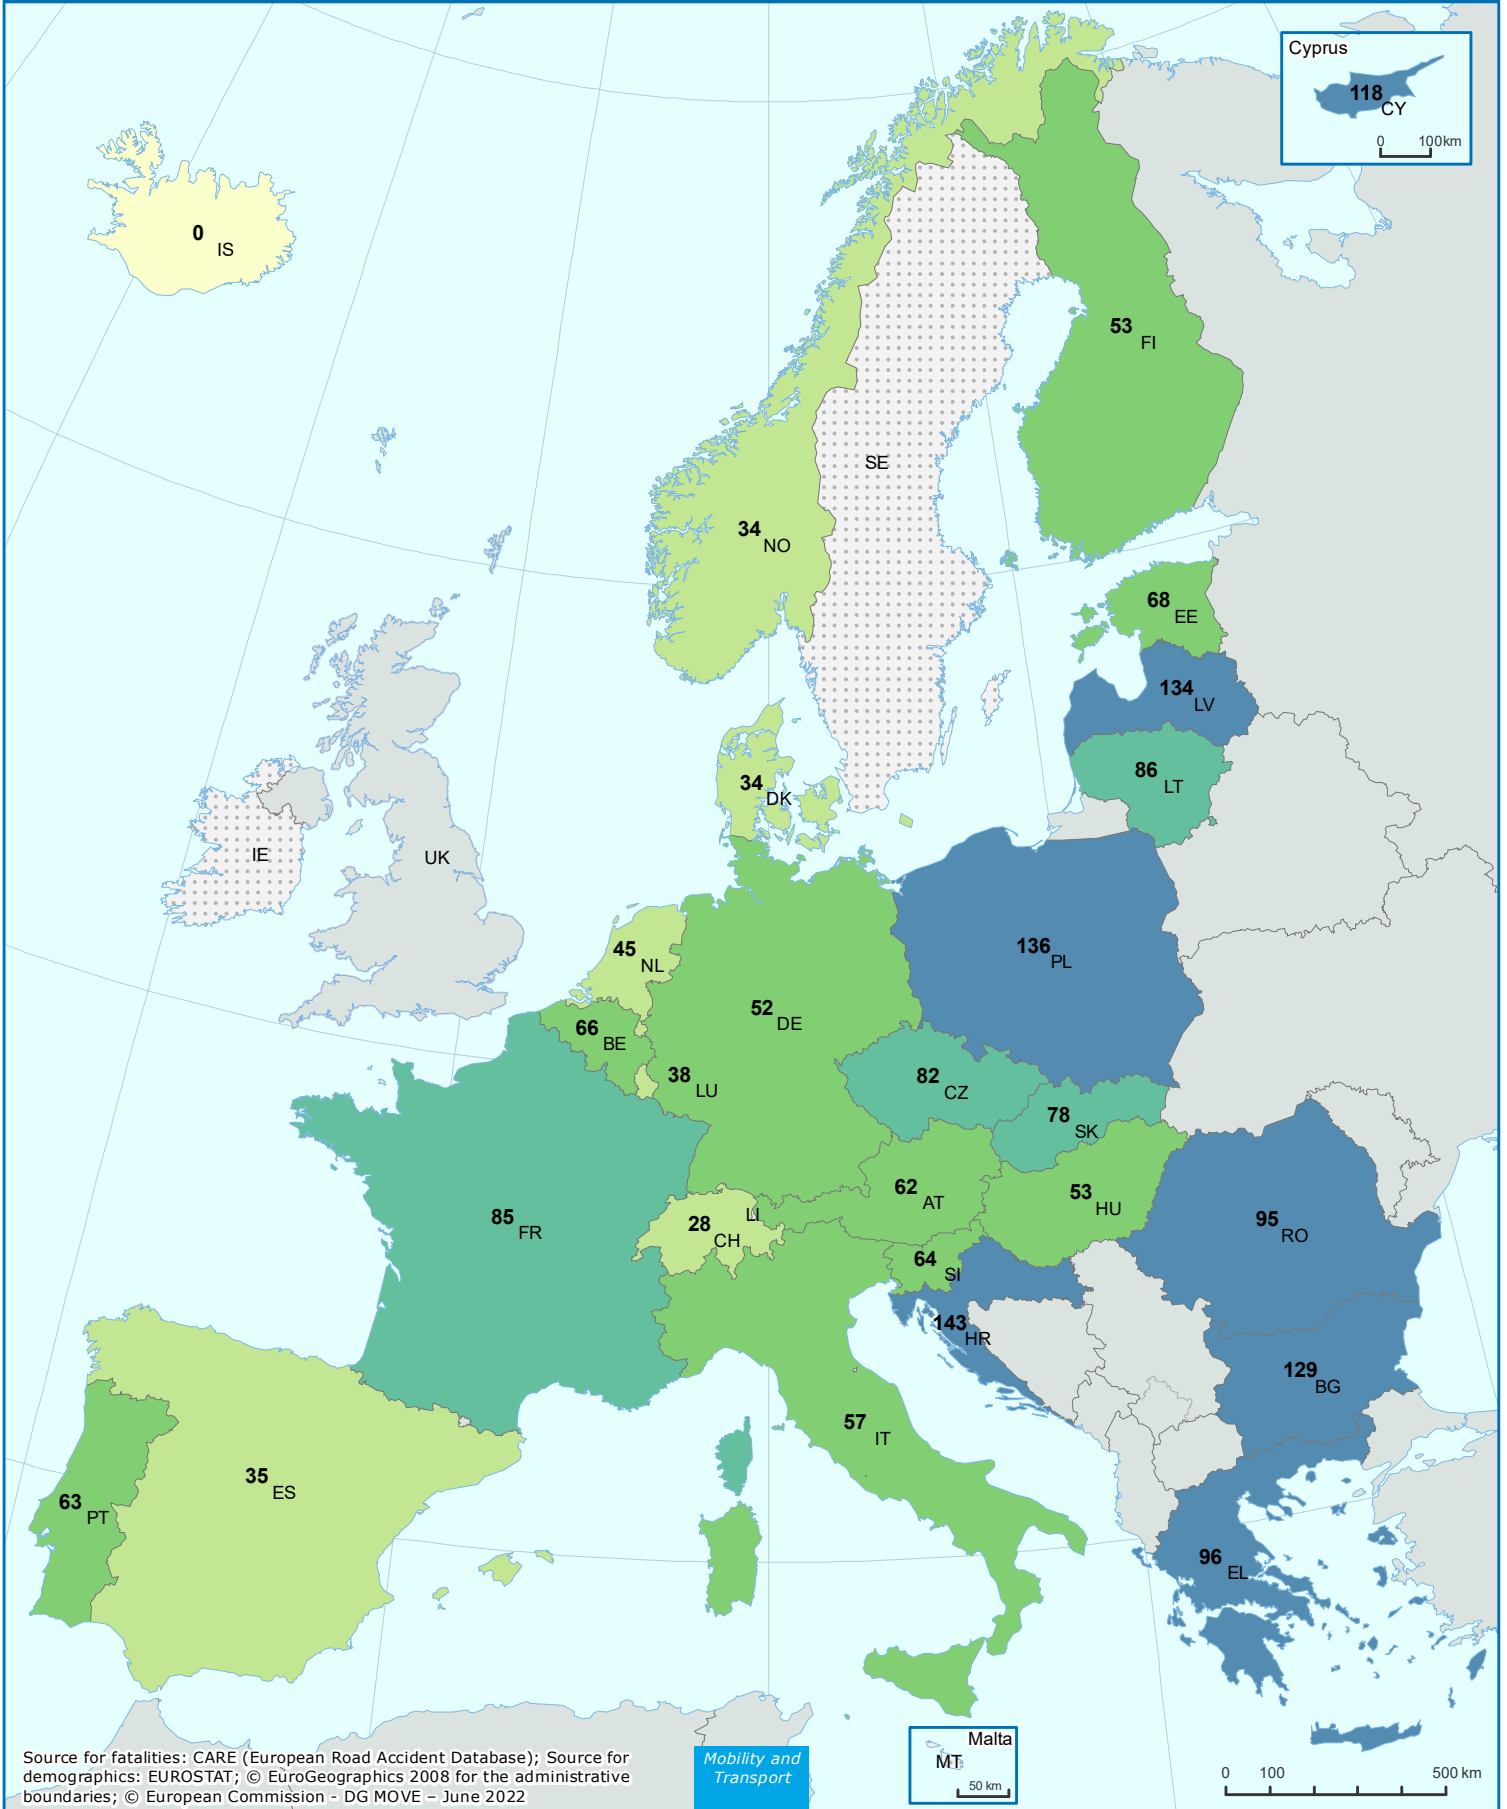

Road Deaths per Million Inhabitants 2020

Young People: Age 18-24

data not available

Source for fatalities: CARE (European Road Accident Database); Source for demographics: EUROSTAT; © EuroGeographics 2008 for the administrative boundaries; © European Commission - DG MOVE - June 2022