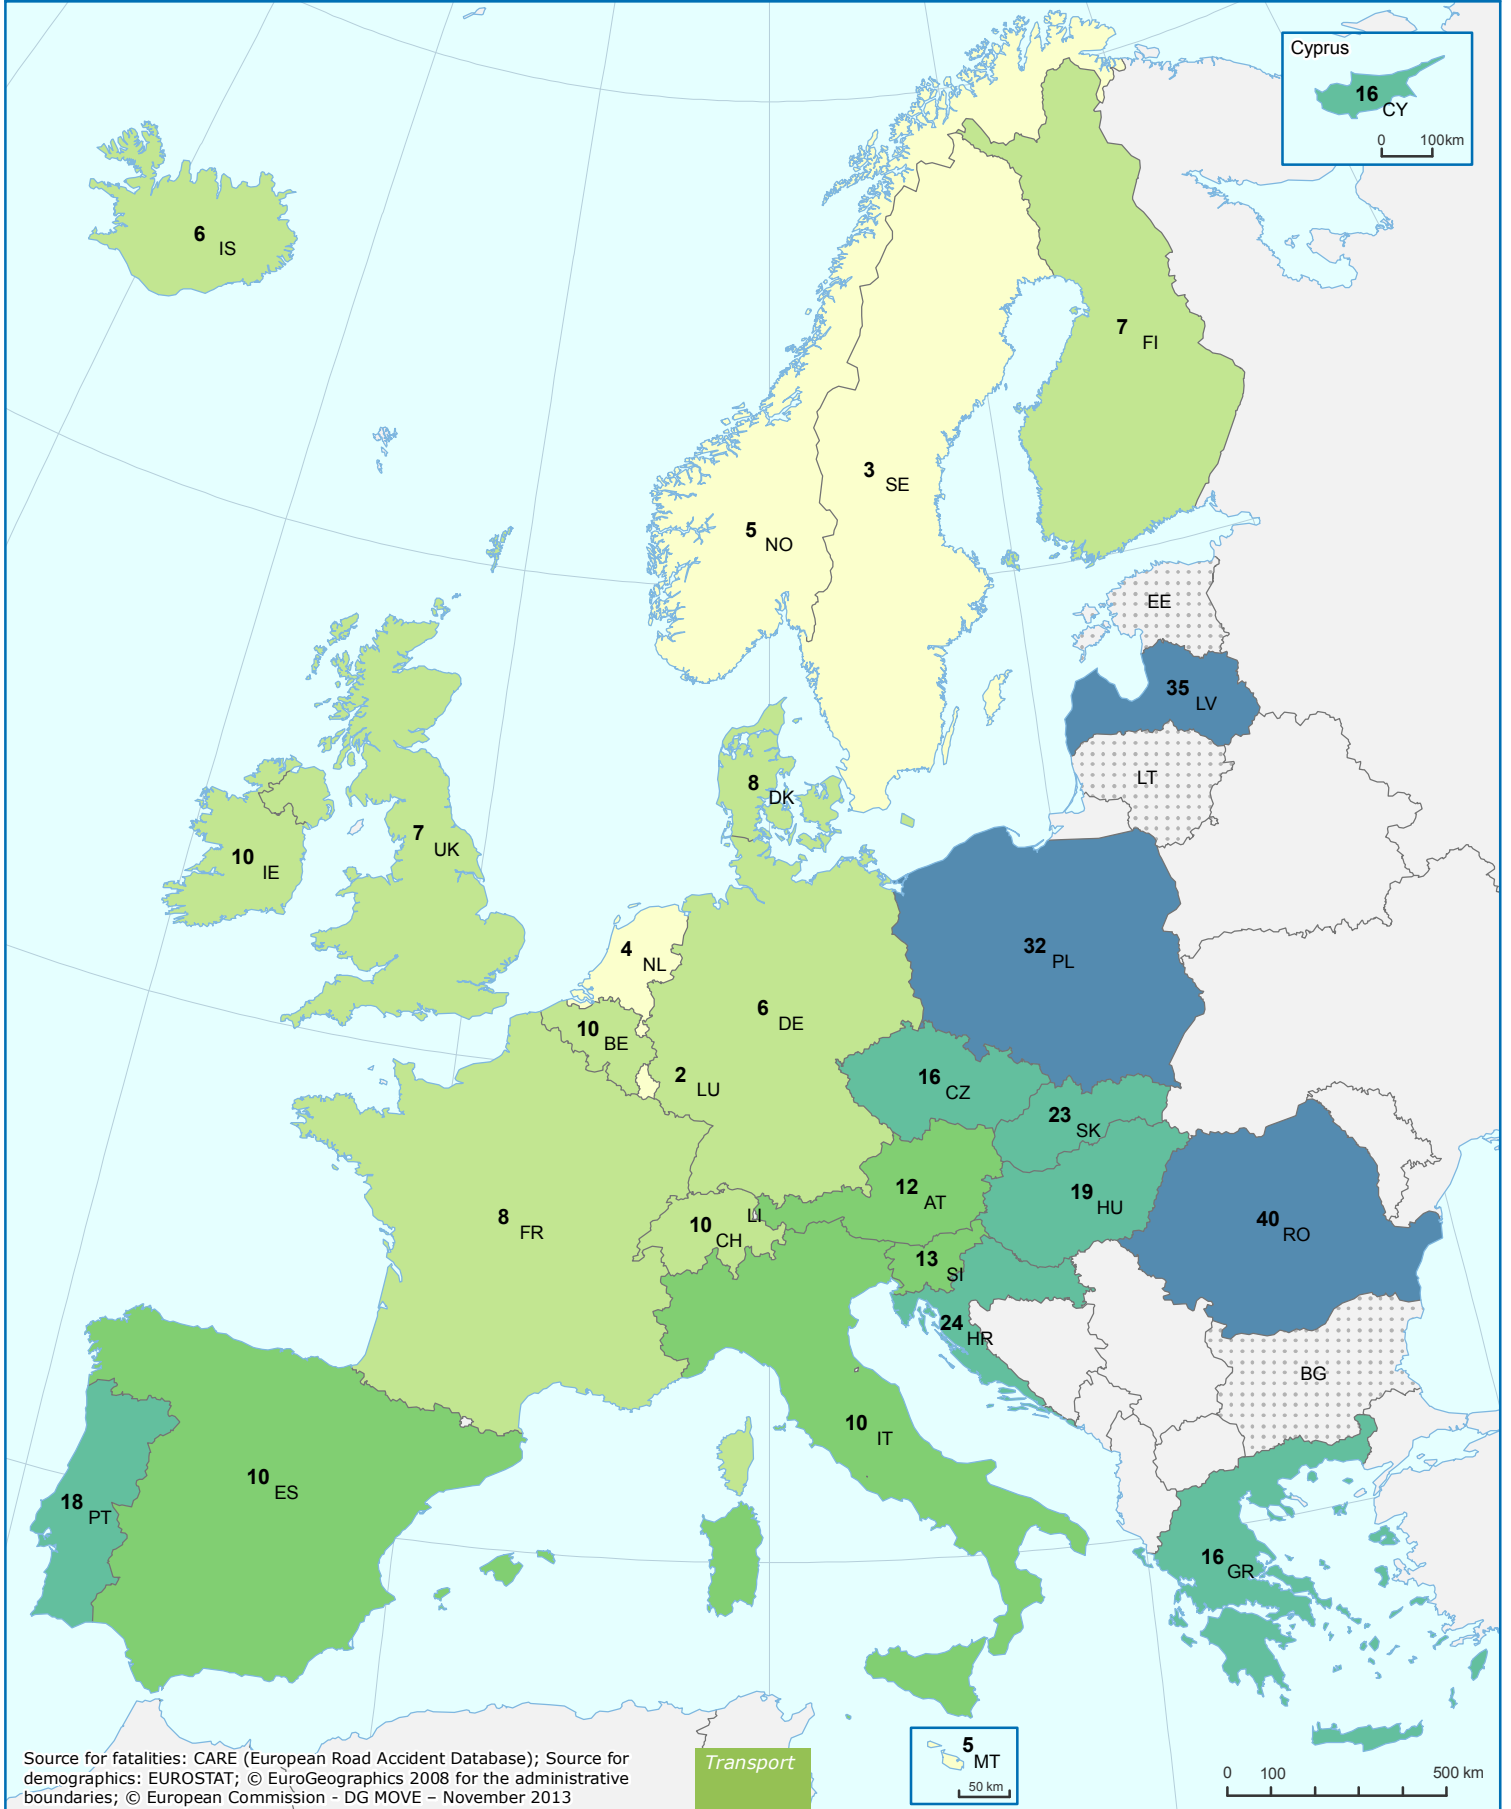

# Road Deaths per Million Inhabitants 2010

## Pedestrians

Source for fatalities: CARE (European Road Accident Database); Source for demographics: EUROSTAT; © EuroGeographics 2008 for the administrative boundaries; © European Commission - DG MOVE - November 2013