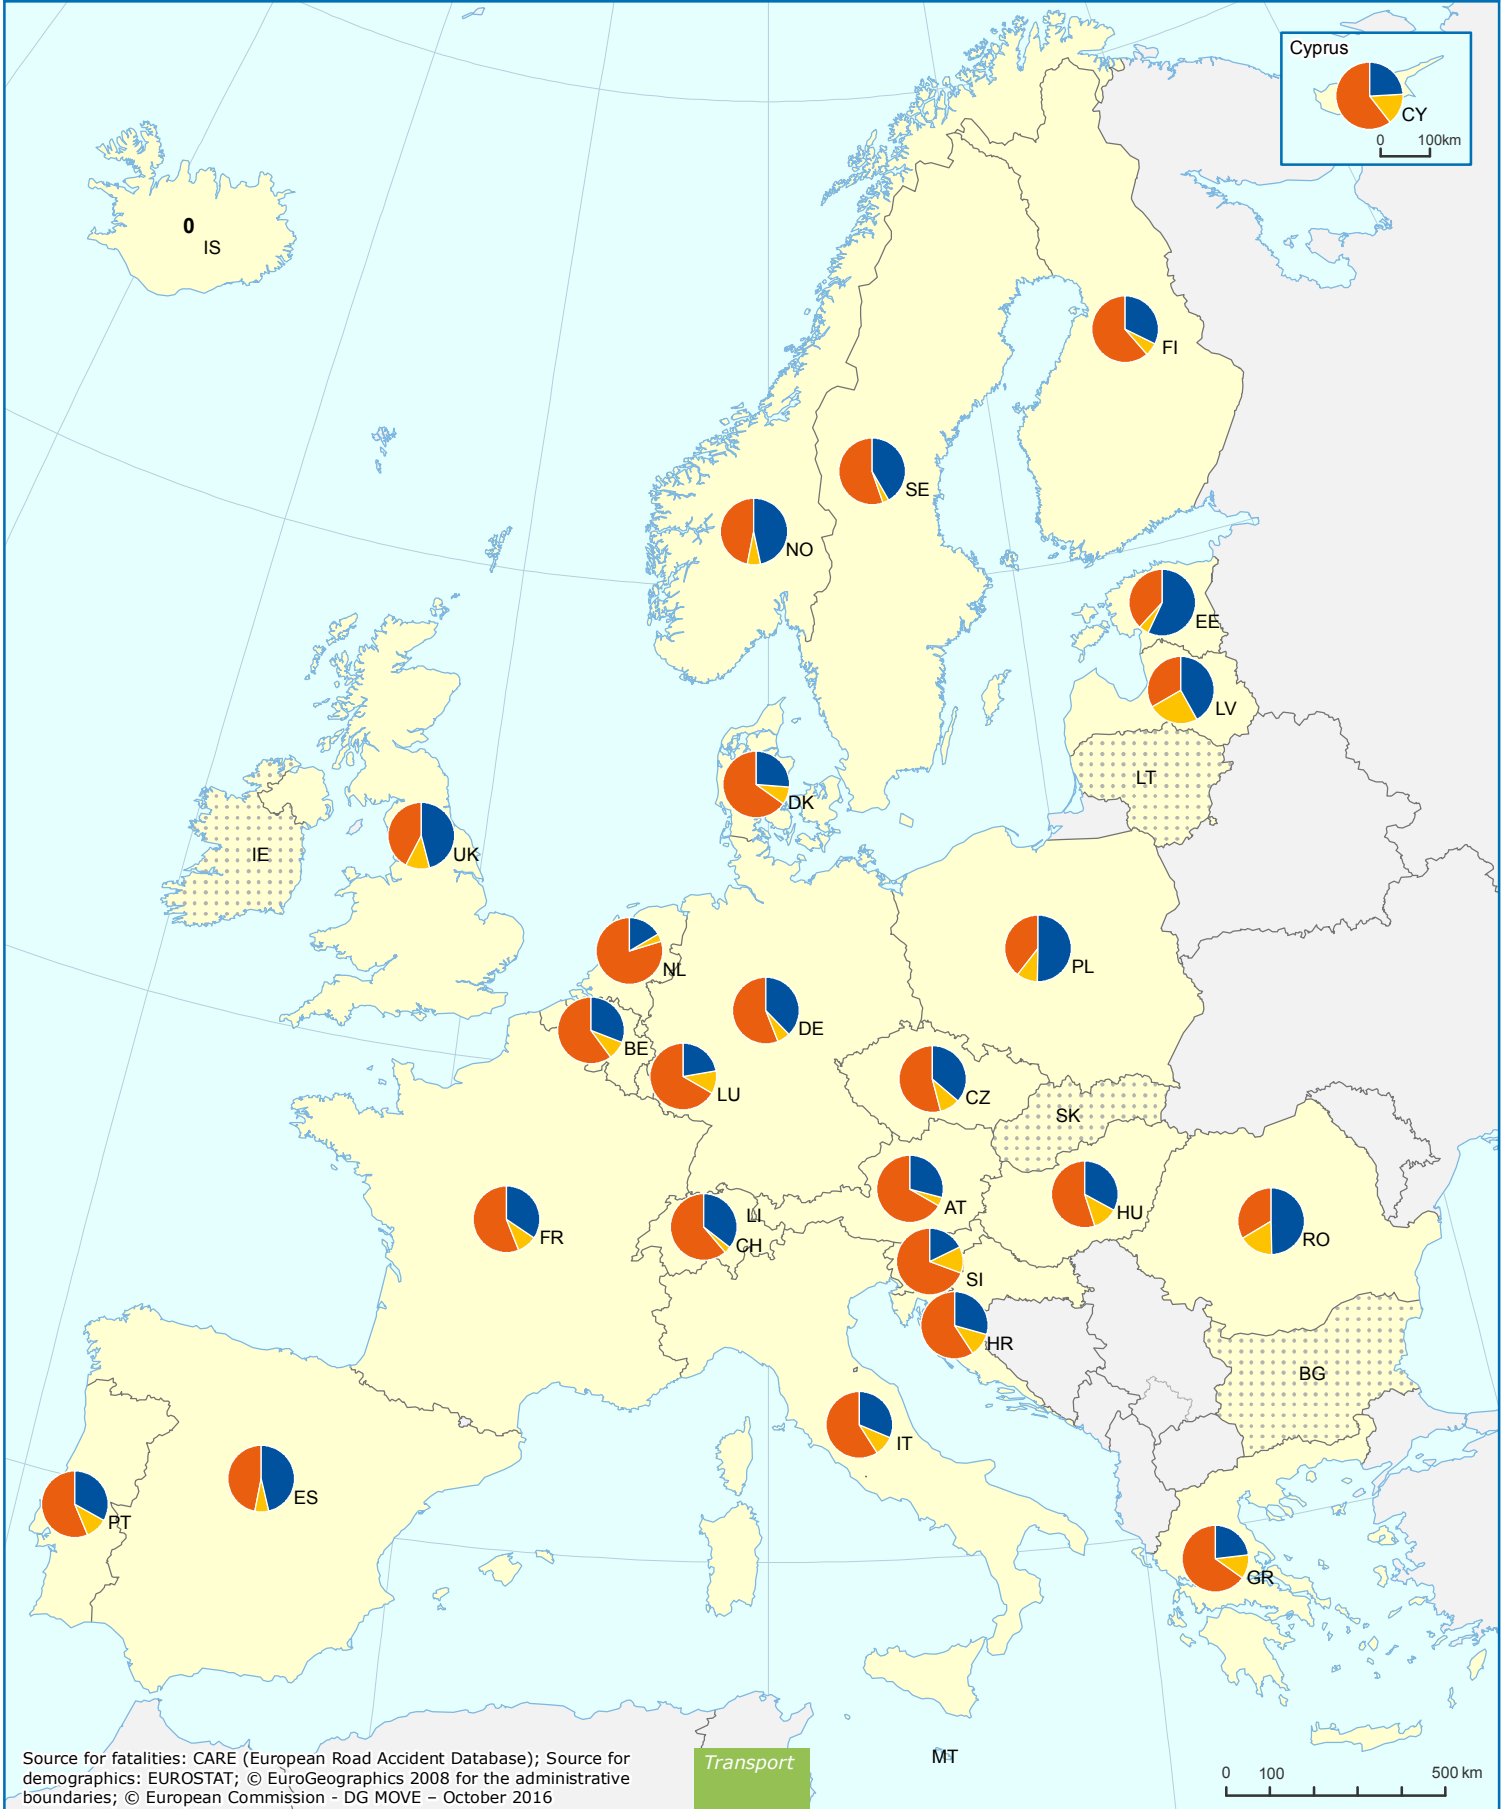

# Road Deaths by User Type 2014

*Inside Built-Up Areas*

data not available

Source for fatalities: CARE (European Road Accident Database); Source for demographics: EUROSTAT; © EuroGeographics 2008 for the administrative boundaries; © European Commission - DG MOVE - October 2016