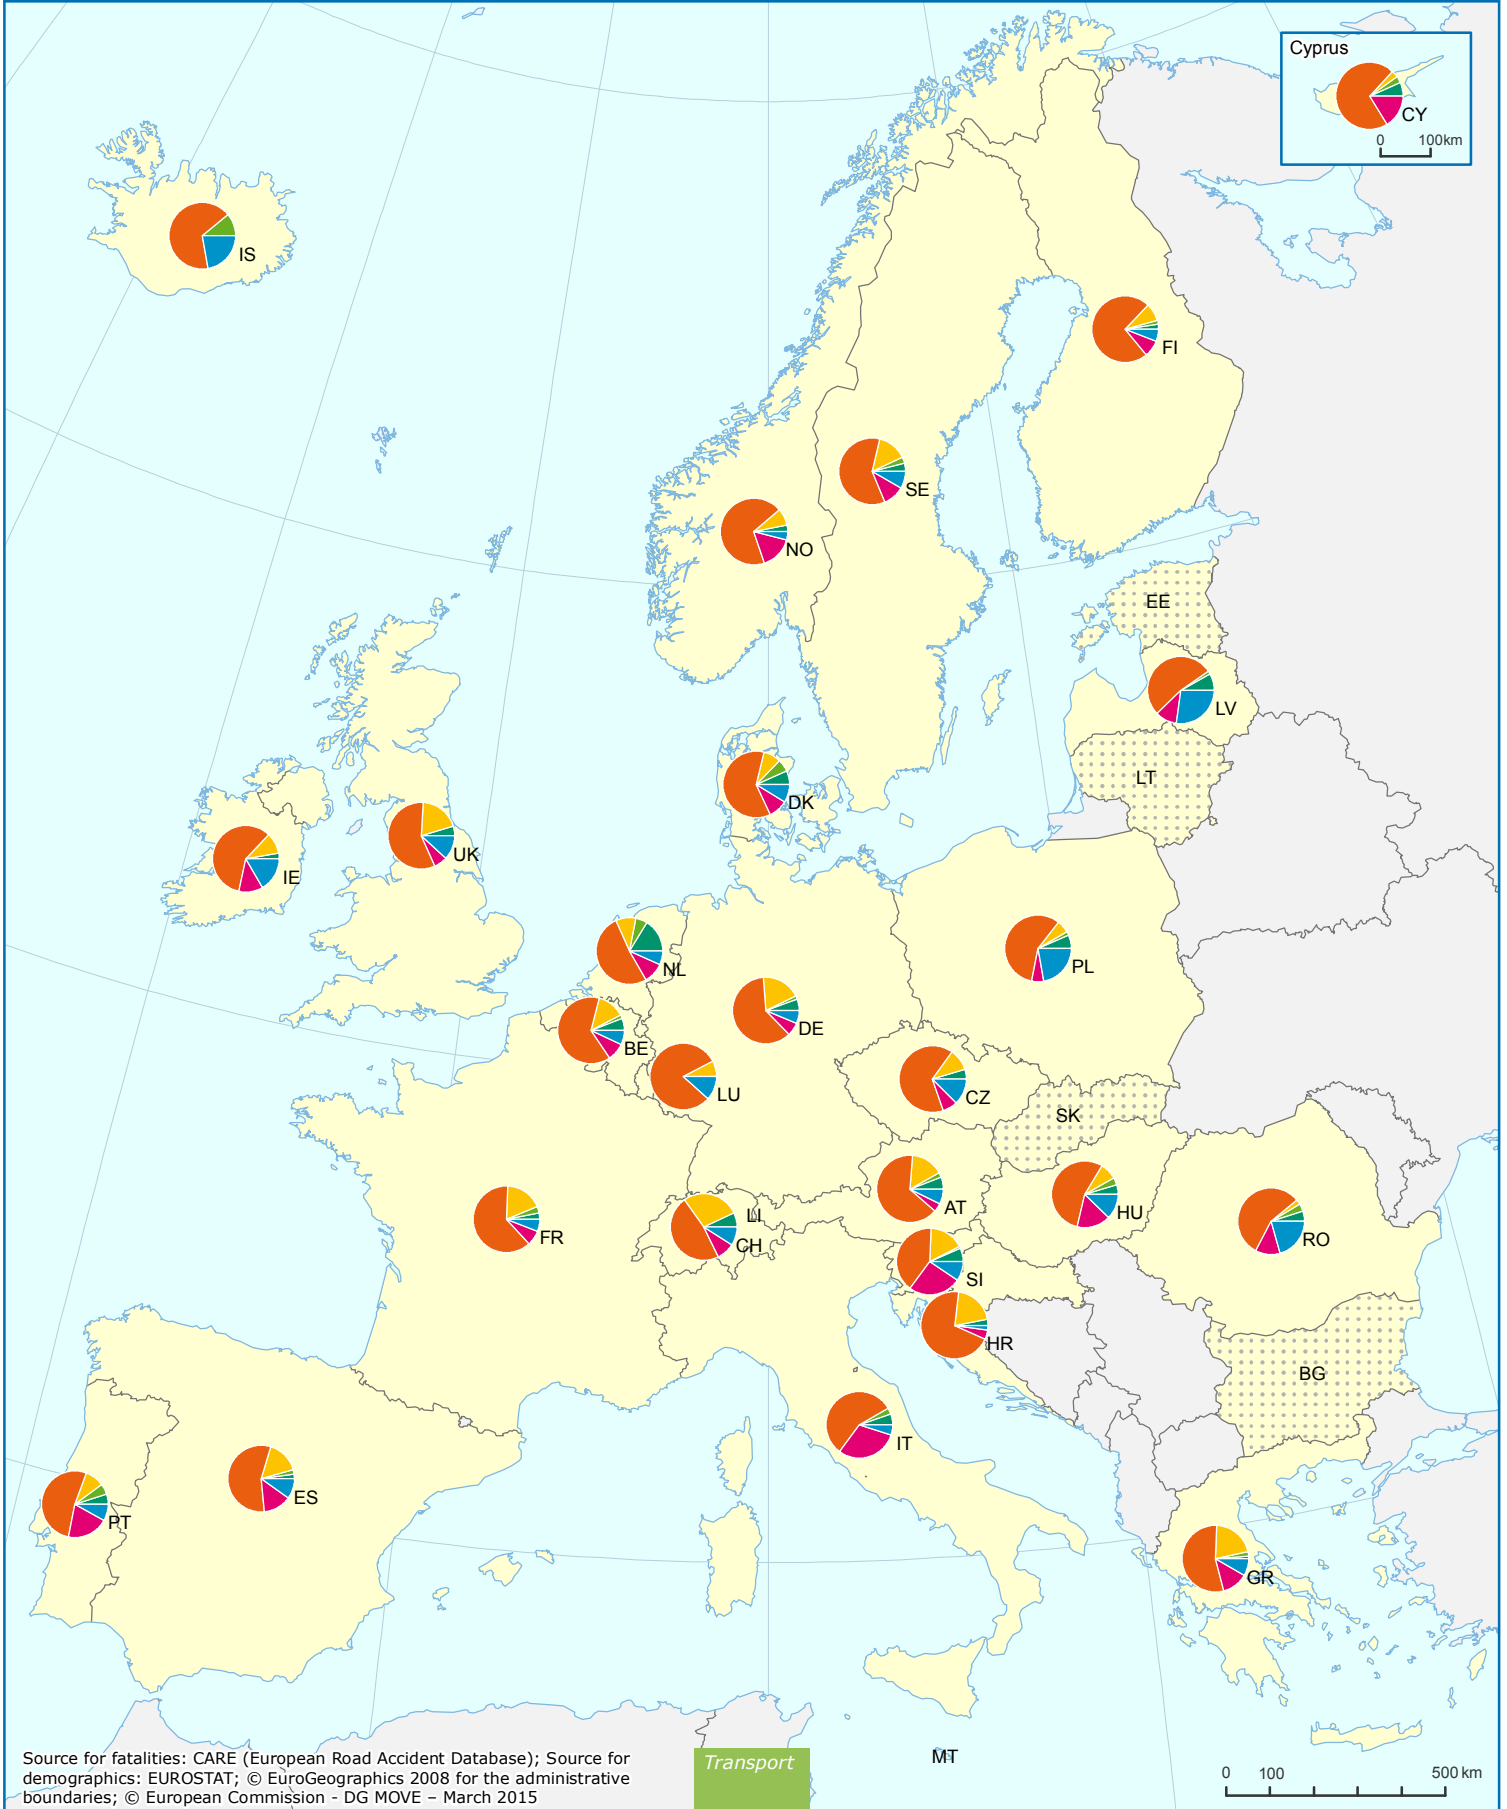

Road Deaths by Transport Mode 2011

Outside Built-Up Areas

 data not available

Source for fatalities: CARE (European Road Accident Database); Source for demographics: EUROSTAT; © EuroGeographics 2008 for the administrative boundaries; © European Commission - DG MOVE - March 2015