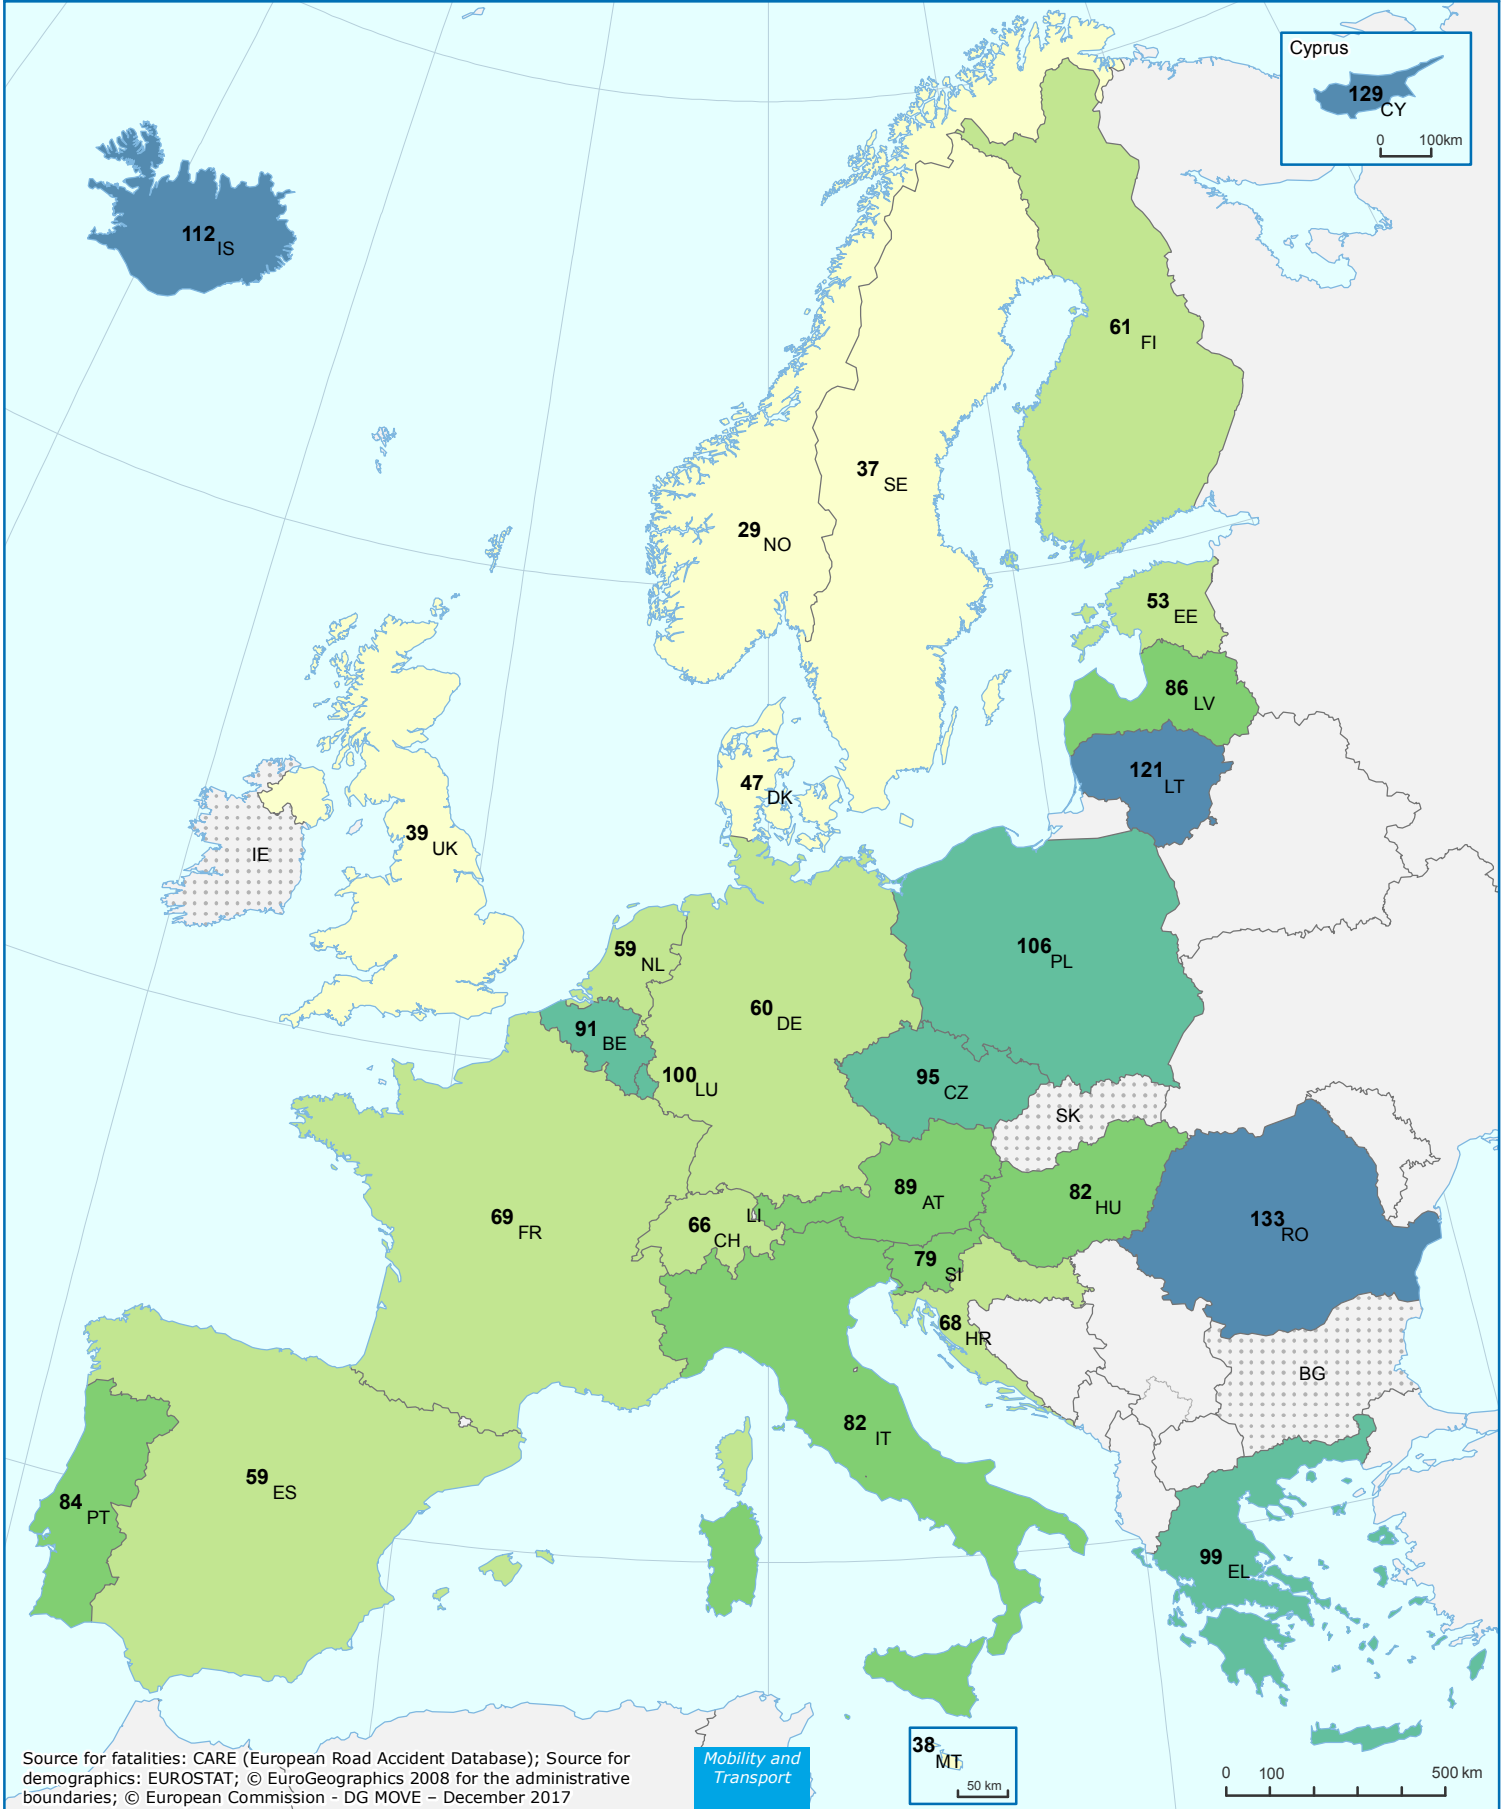

# Road Deaths per Million Inhabitants 2015

*The Elderly: Age >64*

data not available

Source for fatalities: CARE (European Road Accident Database); Source for demographics: EUROSTAT; © EuroGeographics 2008 for the administrative boundaries; © European Commission - DG MOVE - December 2017