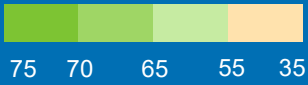

Reduction in Road Deaths 2001–2020 (%)

data not available

Source for fatalities: CARE (European Road Accident Database); Source for demographics: EUROSTAT; © EuroGeographics 2008 for the administrative boundaries; © European Commission - DG MOVE - June 2022