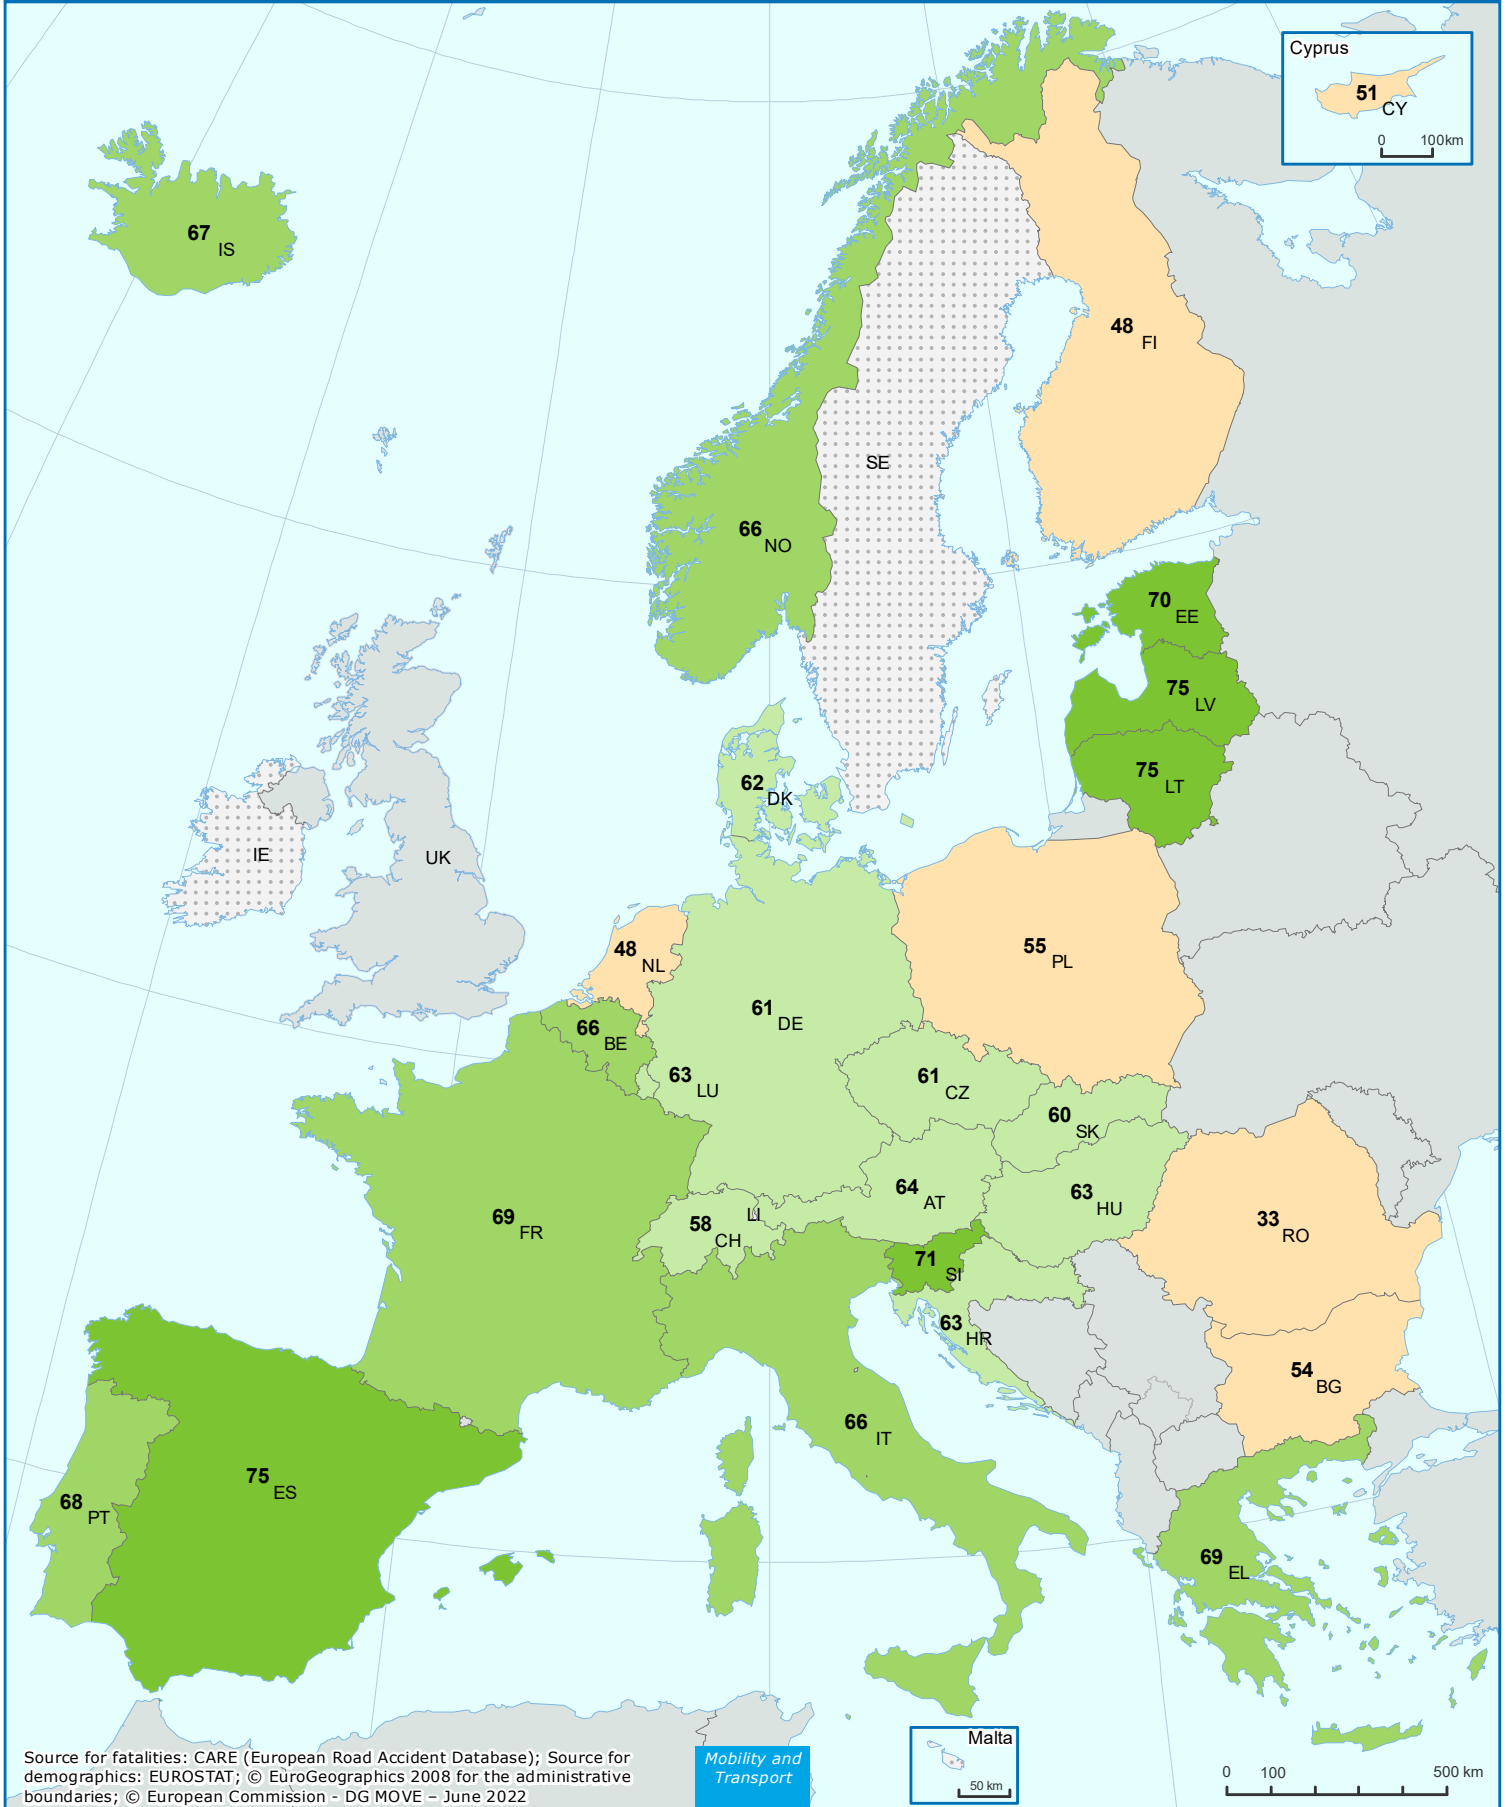

Reduction in Road Deaths 2001–2020 (%)

data not available

Source for fatalities: CARE (European Road Accident Database); Source for demographics: EUROSTAT; © EuroGeographics 2008 for the administrative boundaries; © European Commission - DG MOVE - June 2022