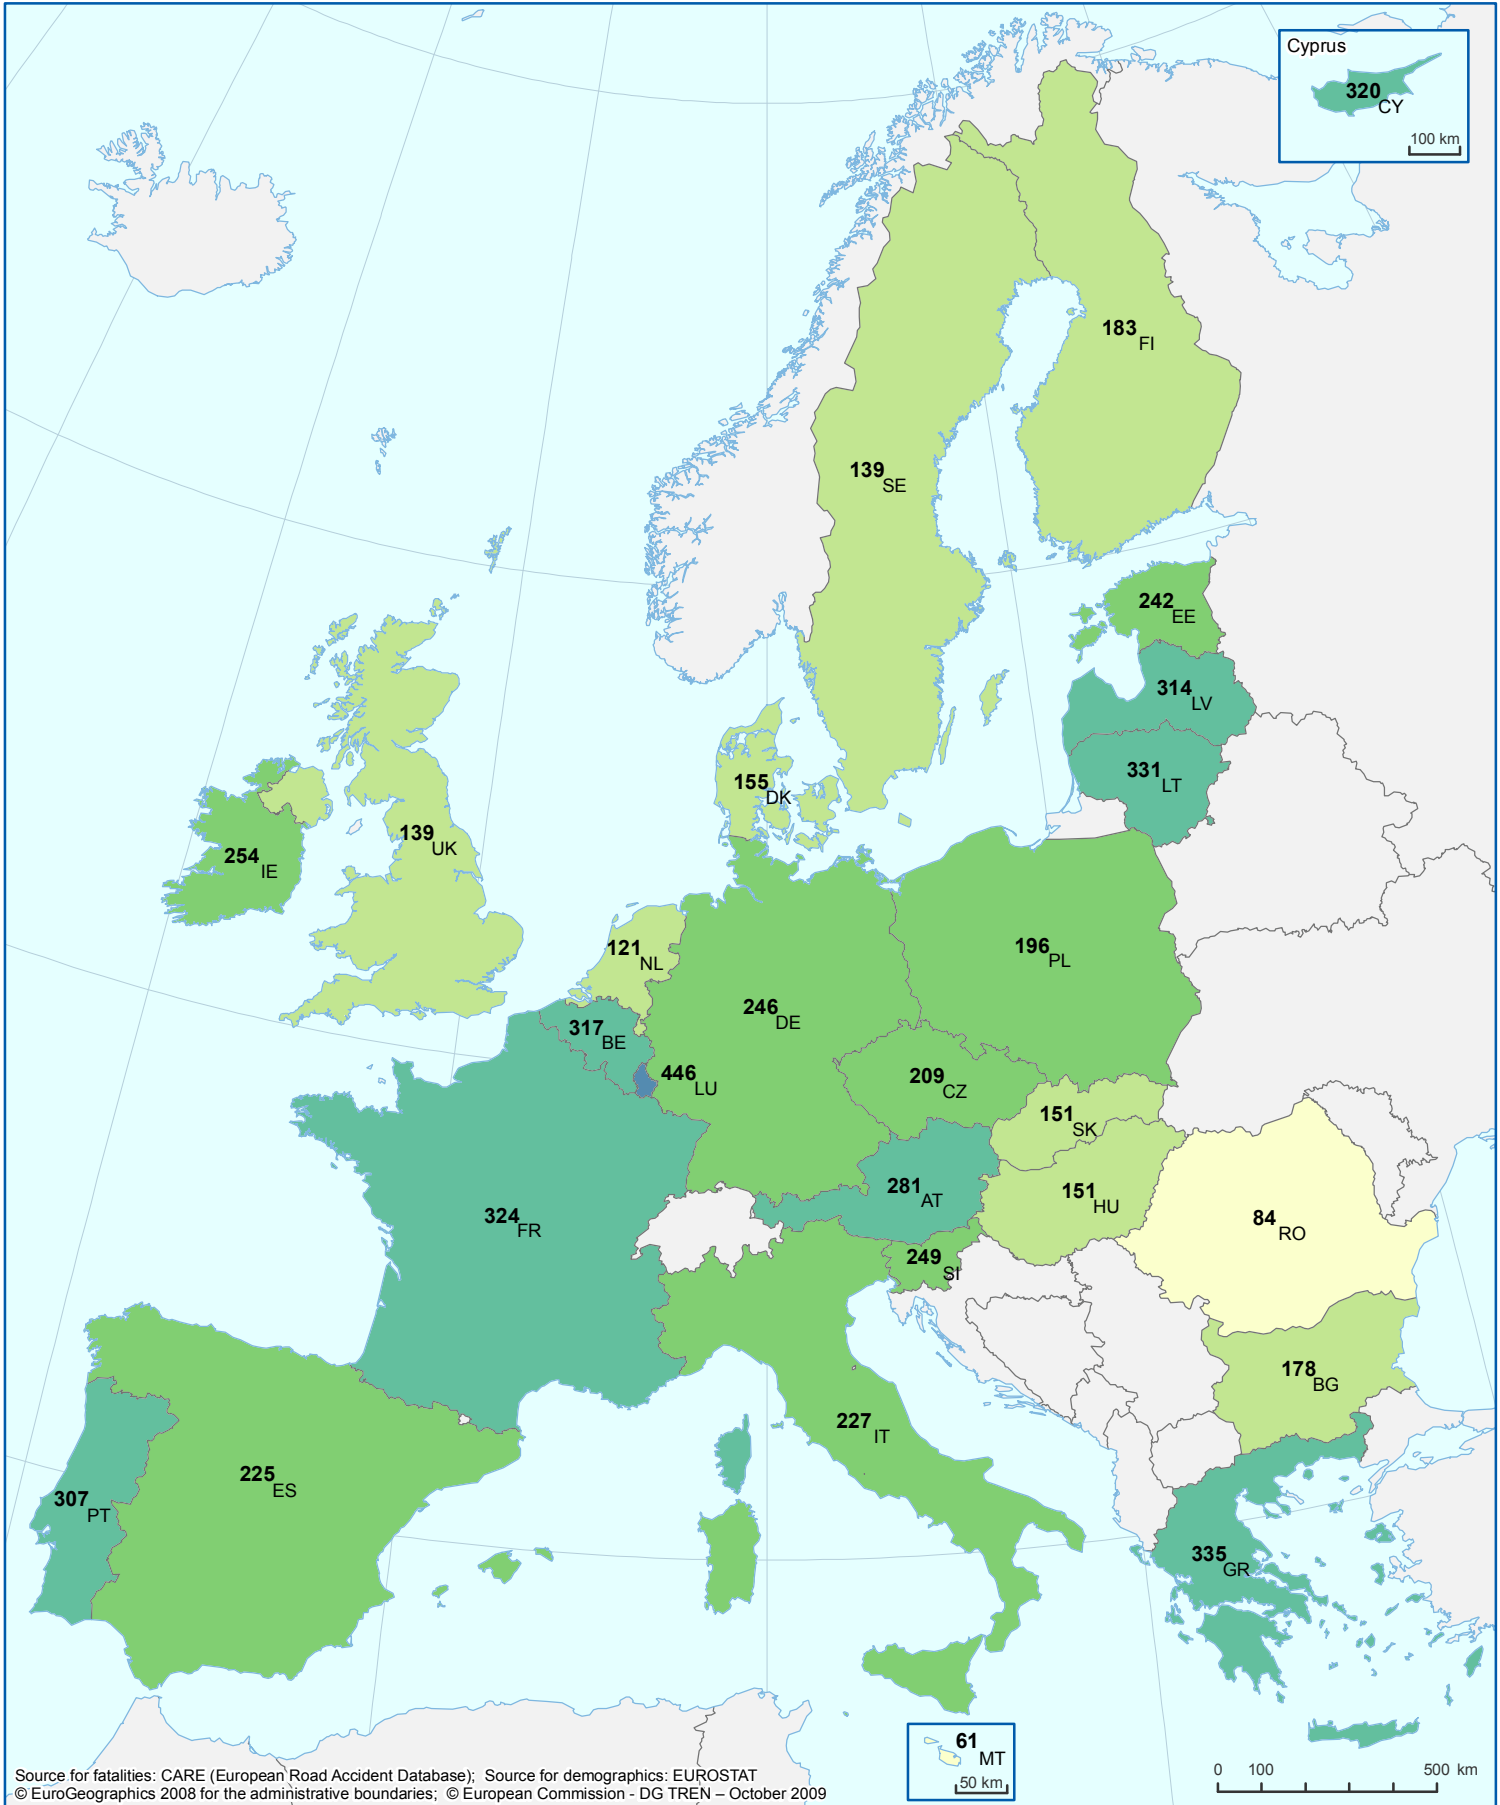

# Road Deaths per Million Inhabitants 2001

Youngsters: Age 18–24

 /  1 000 000 Age 18–24

EU = 220

Source for fatalities: CARE (European Road Accident Database); Source for demographics: EUROSTAT  
© EuroGeographics 2008 for the administrative boundaries; © European Commission - DG TREN - October 2009