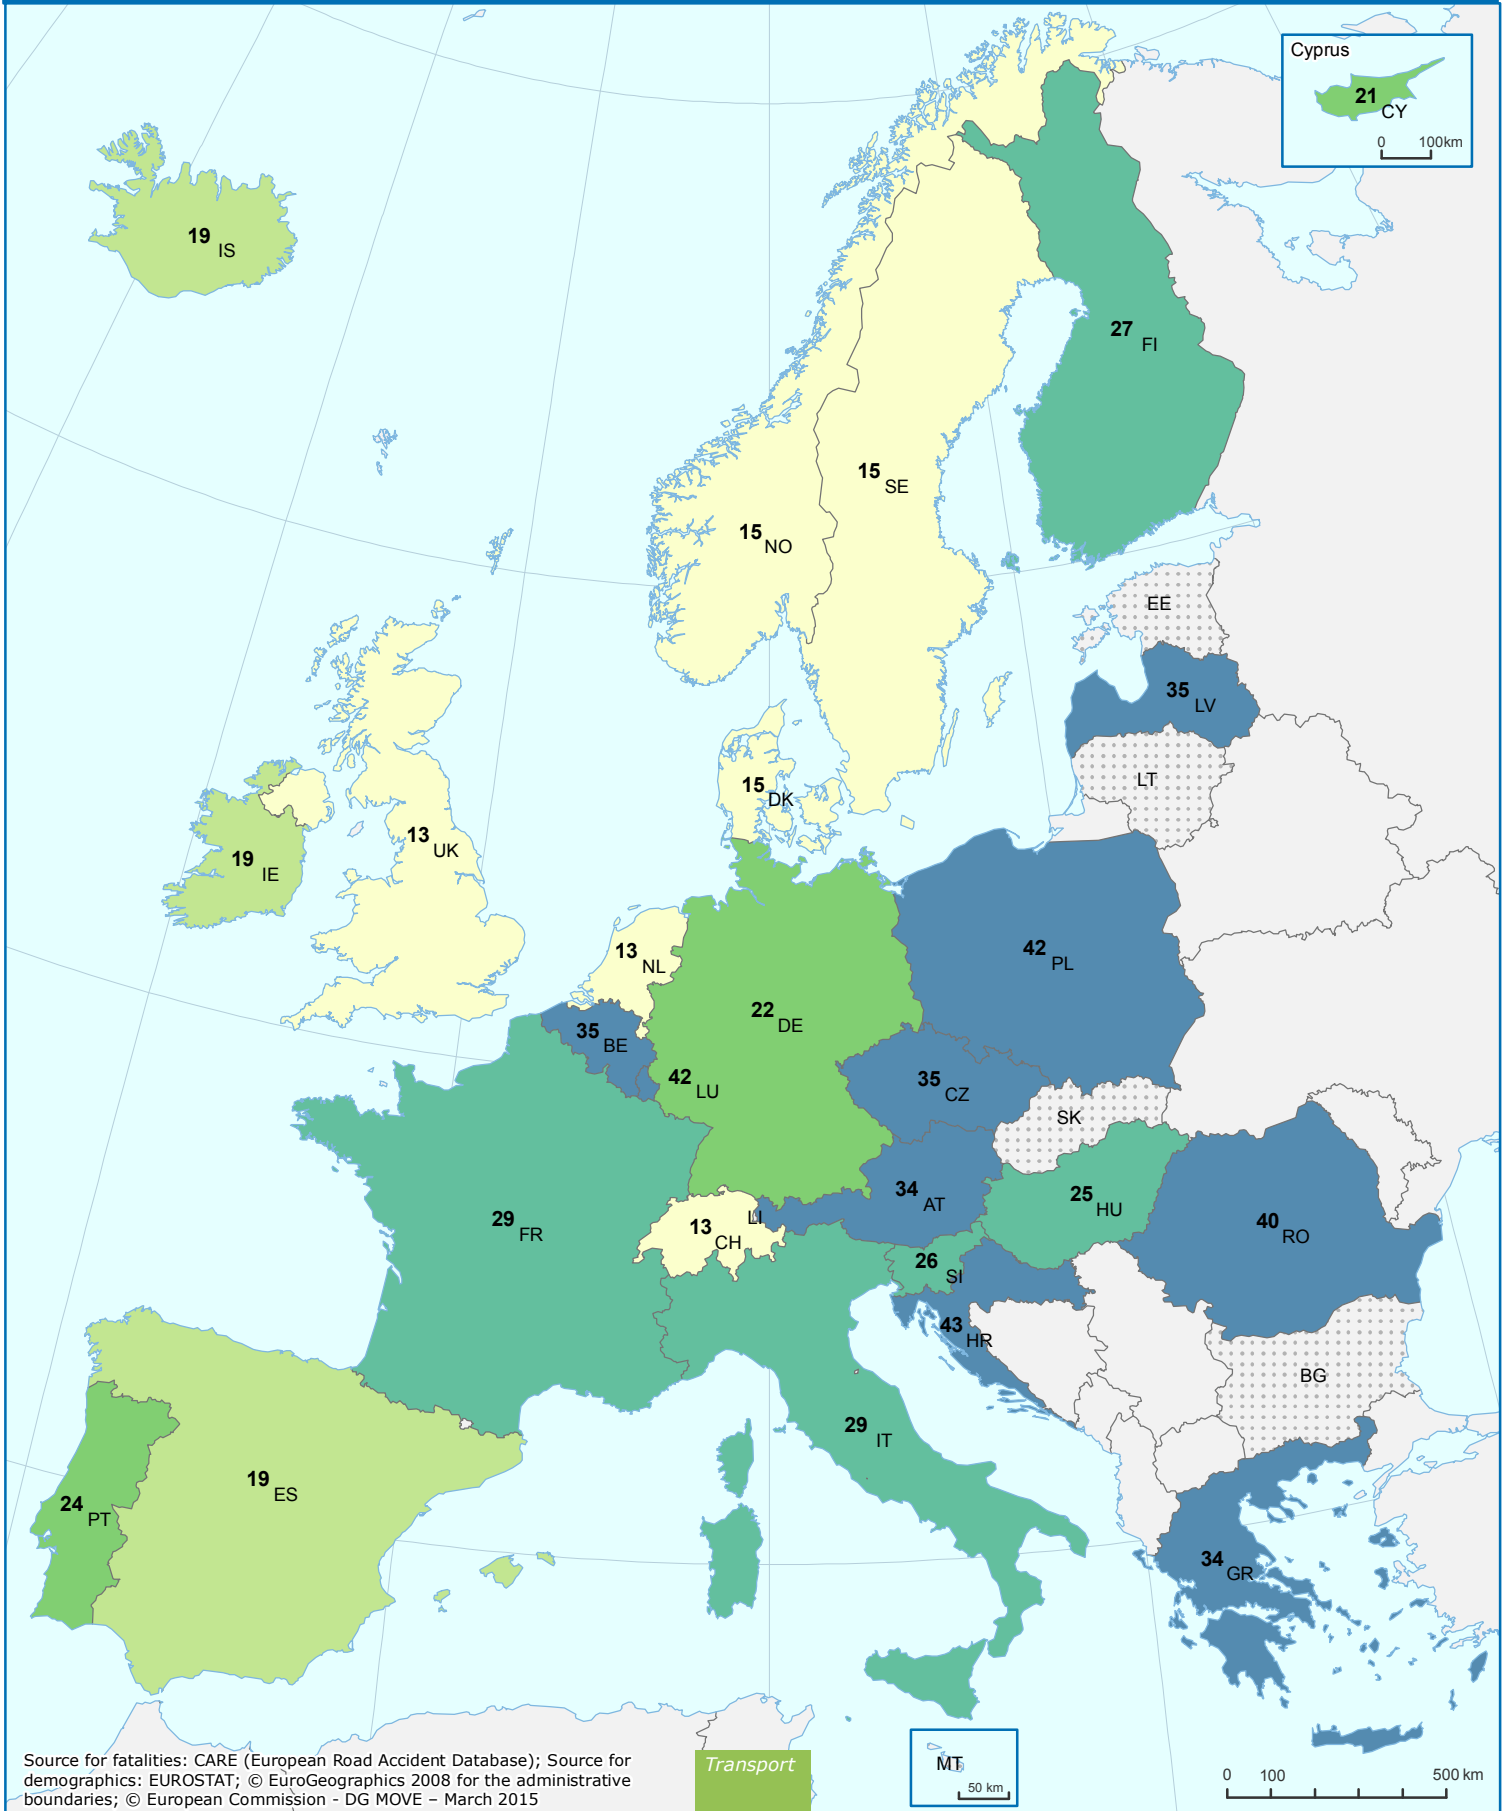

Road Deaths per Million Inhabitants 2012

Cars and Taxis

..... data not available

Source for fatalities: CARE (European Road Accident Database); Source for demographics: EUROSTAT; © EuroGeographics 2008 for the administrative boundaries; © European Commission - DG MOVE - March 2015