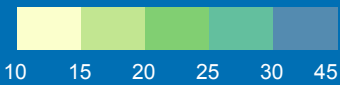

Road Deaths per Million Inhabitants 2012

Cars and Taxis

..... data not available

Source for fatalities: CARE (European Road Accident Database); Source for demographics: EUROSTAT; © EuroGeographics 2008 for the administrative boundaries; © European Commission - DG MOVE - March 2015