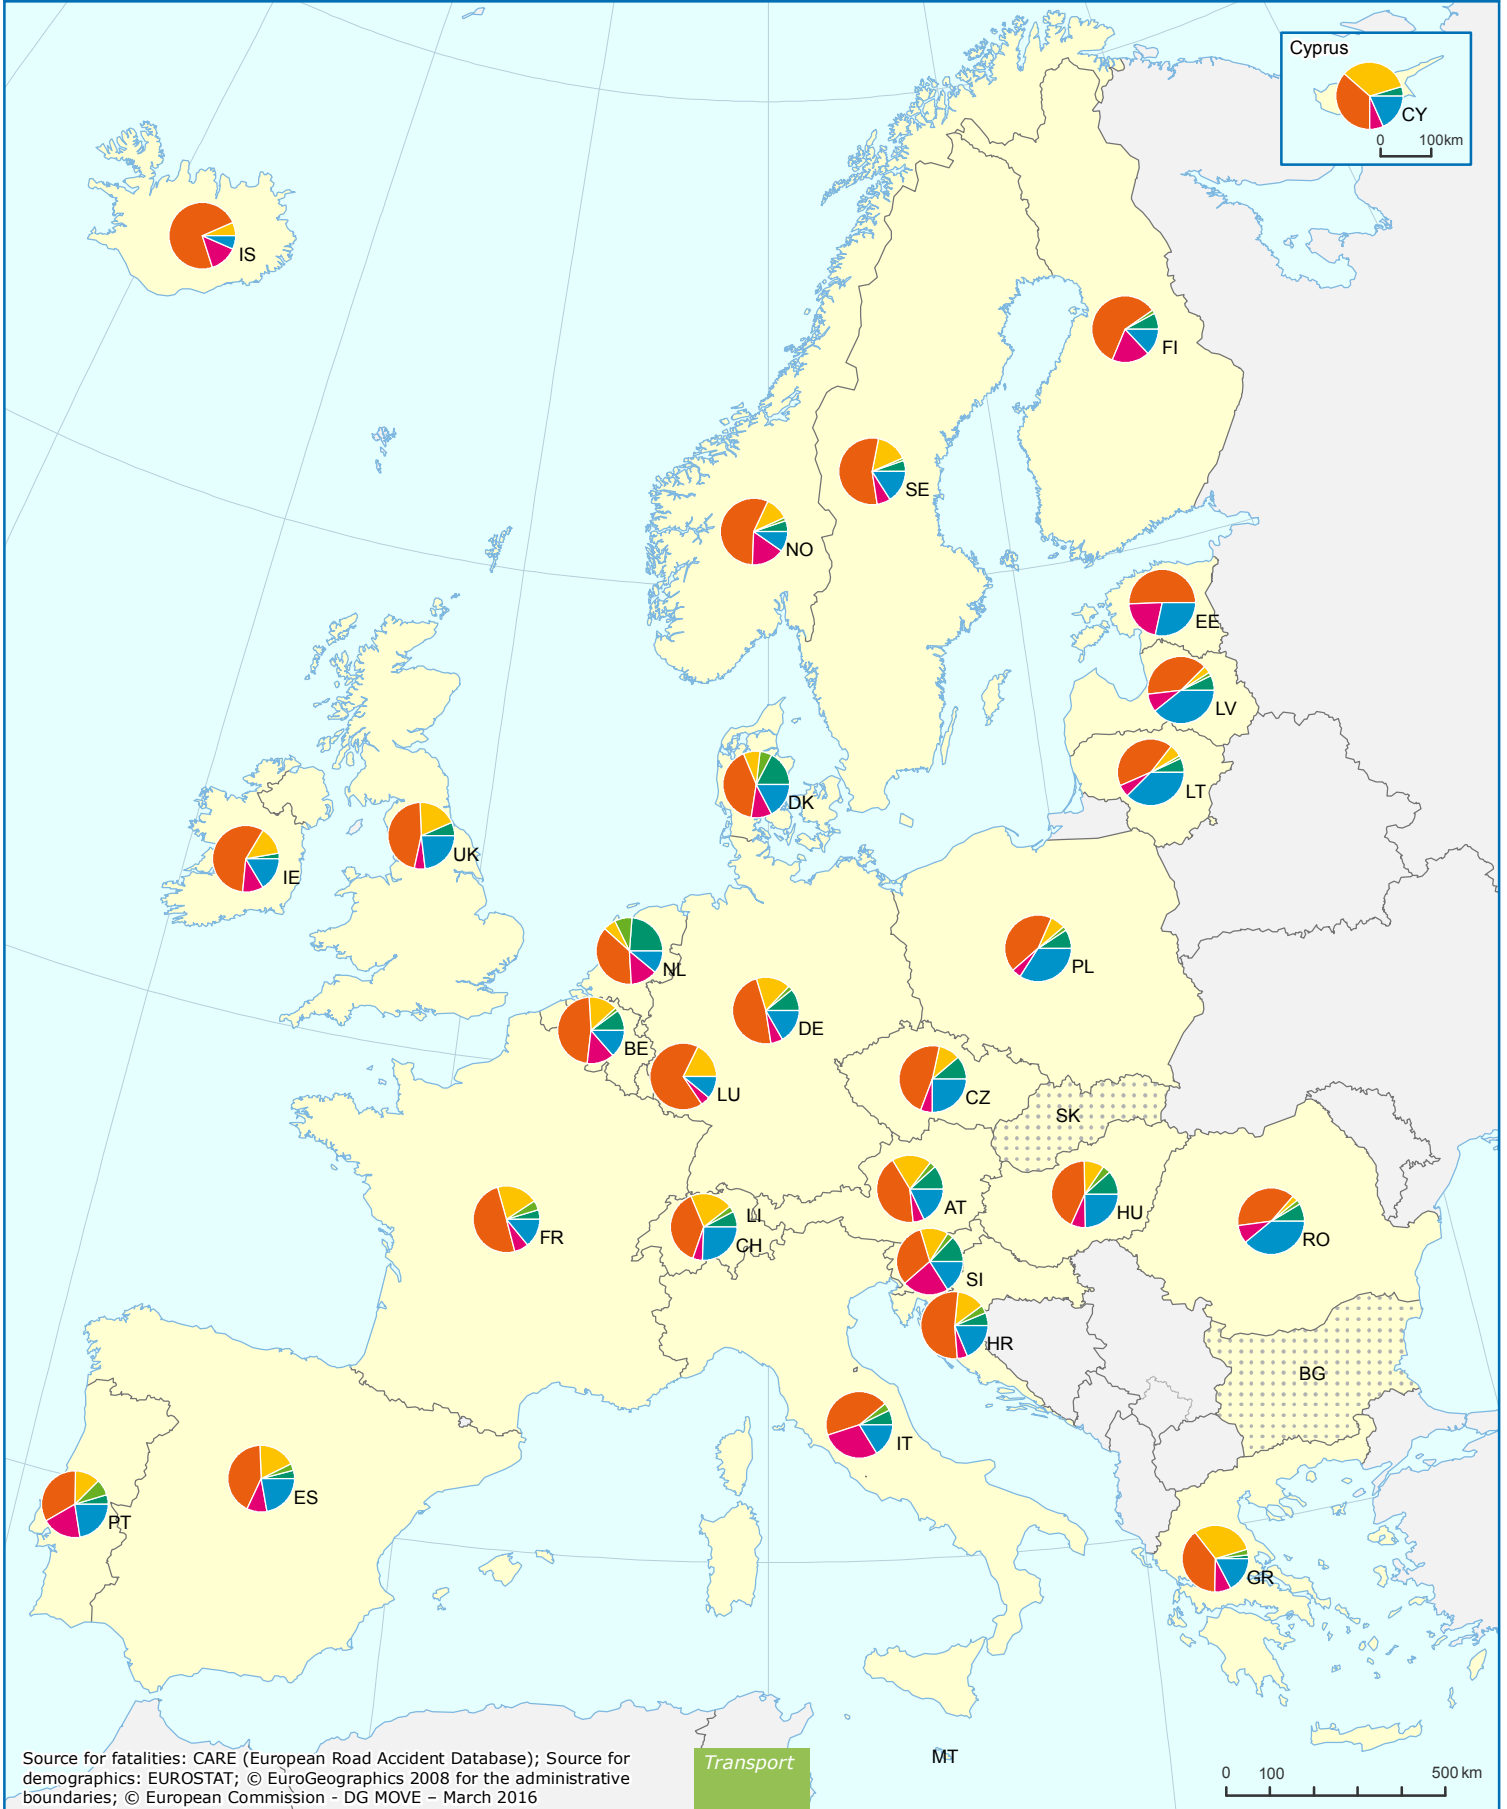

Road Deaths by Transport Mode 2013

data not available

Source for fatalities: CARE (European Road Accident Database); Source for demographics: EUROSTAT; © EuroGeographics 2008 for the administrative boundaries; © European Commission - DG MOVE - March 2016