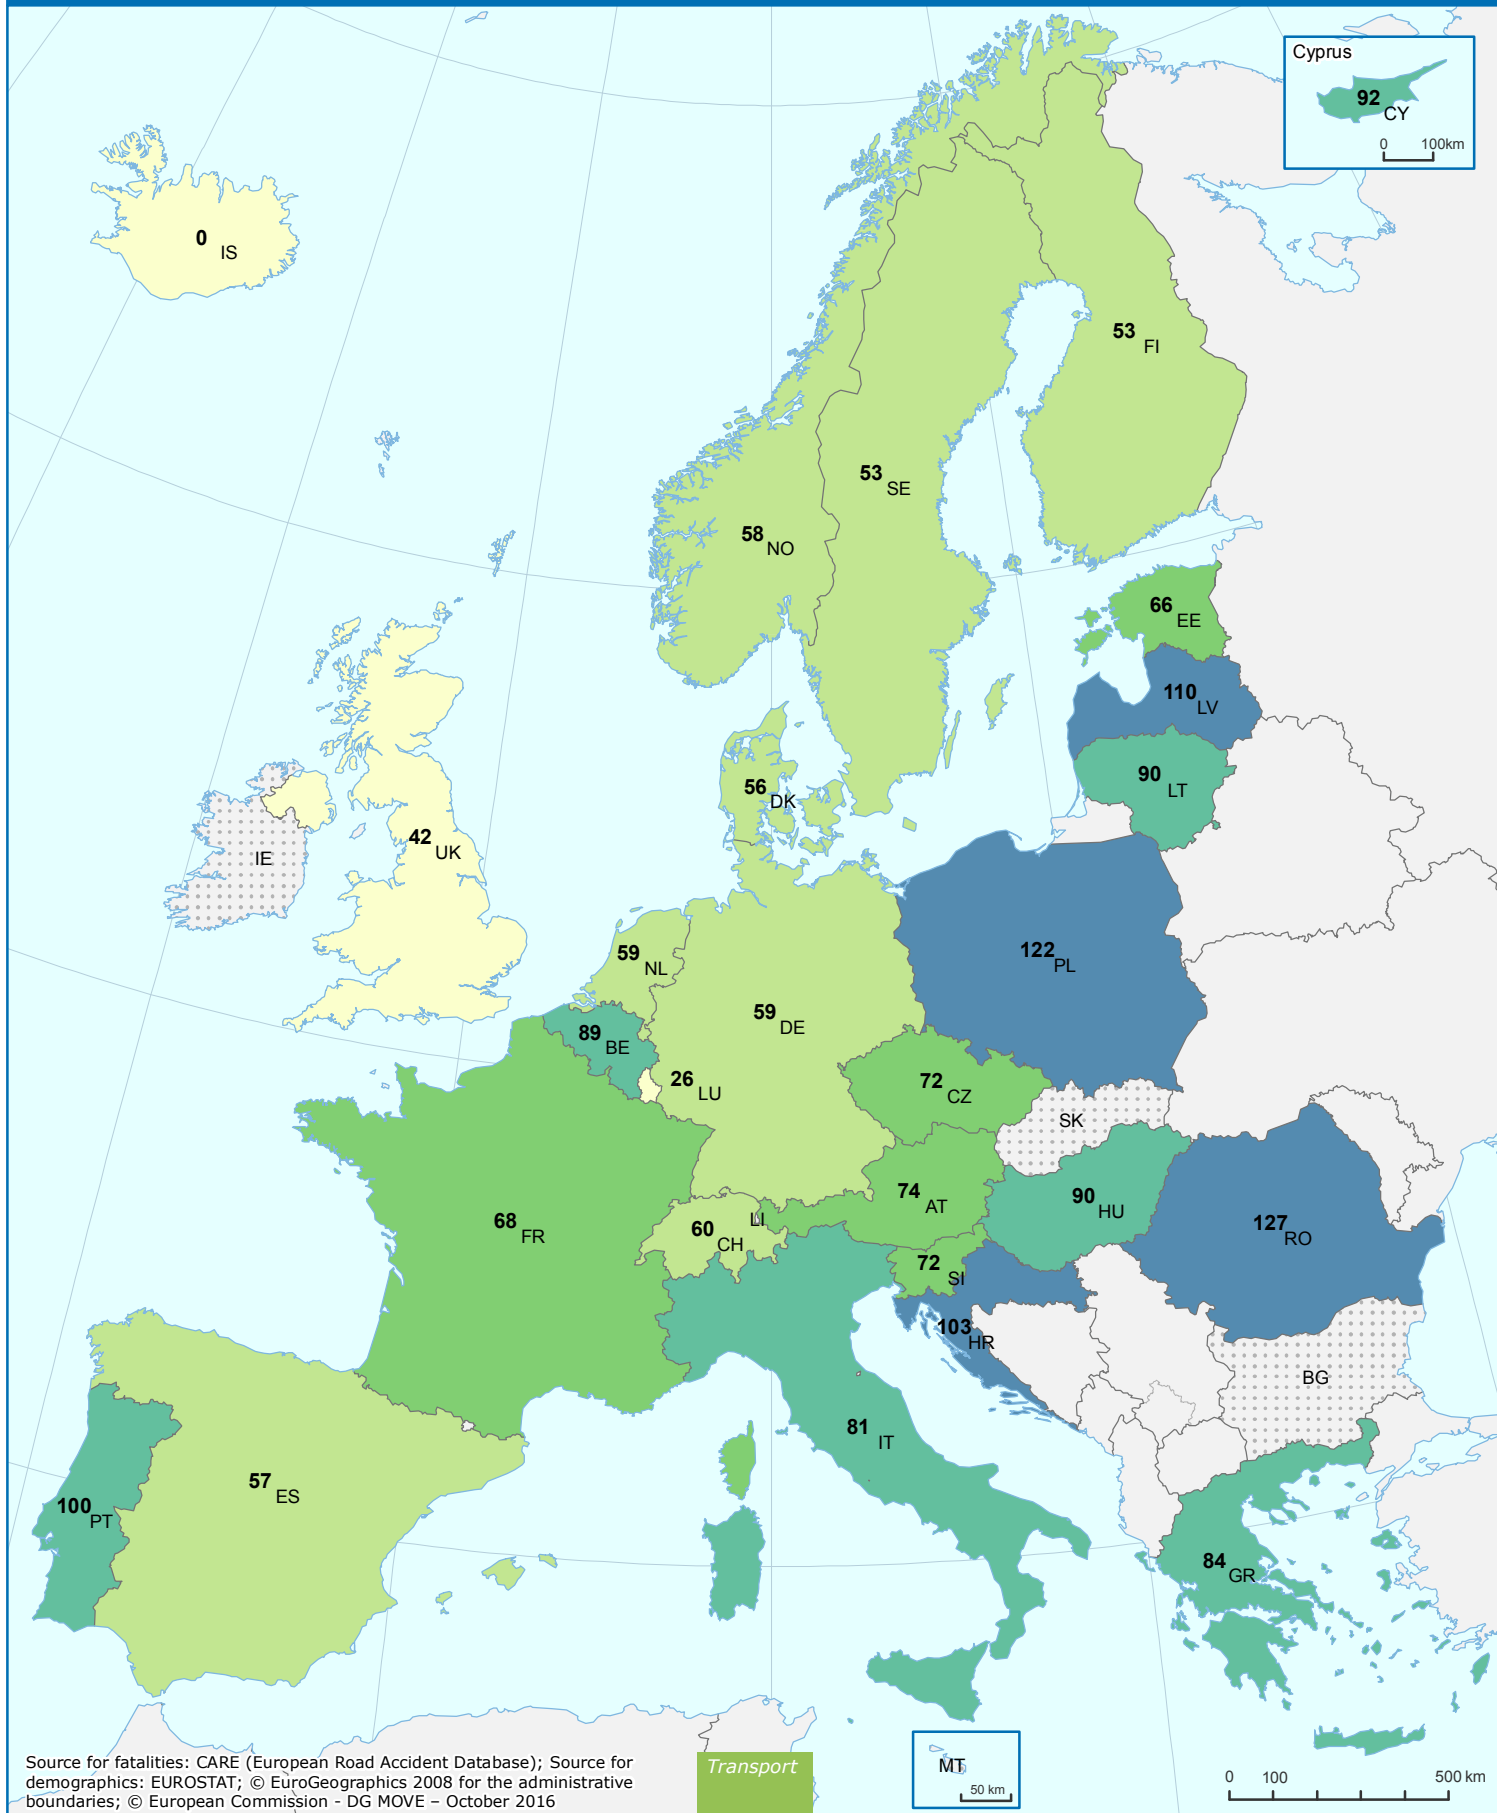

Road Deaths per Million Inhabitants 2014

The Elderly: Age >64

data not available

Source for fatalities: CARE (European Road Accident Database); Source for demographics: EUROSTAT; © EuroGeographics 2008 for the administrative boundaries; © European Commission - DG MOVE - October 2016