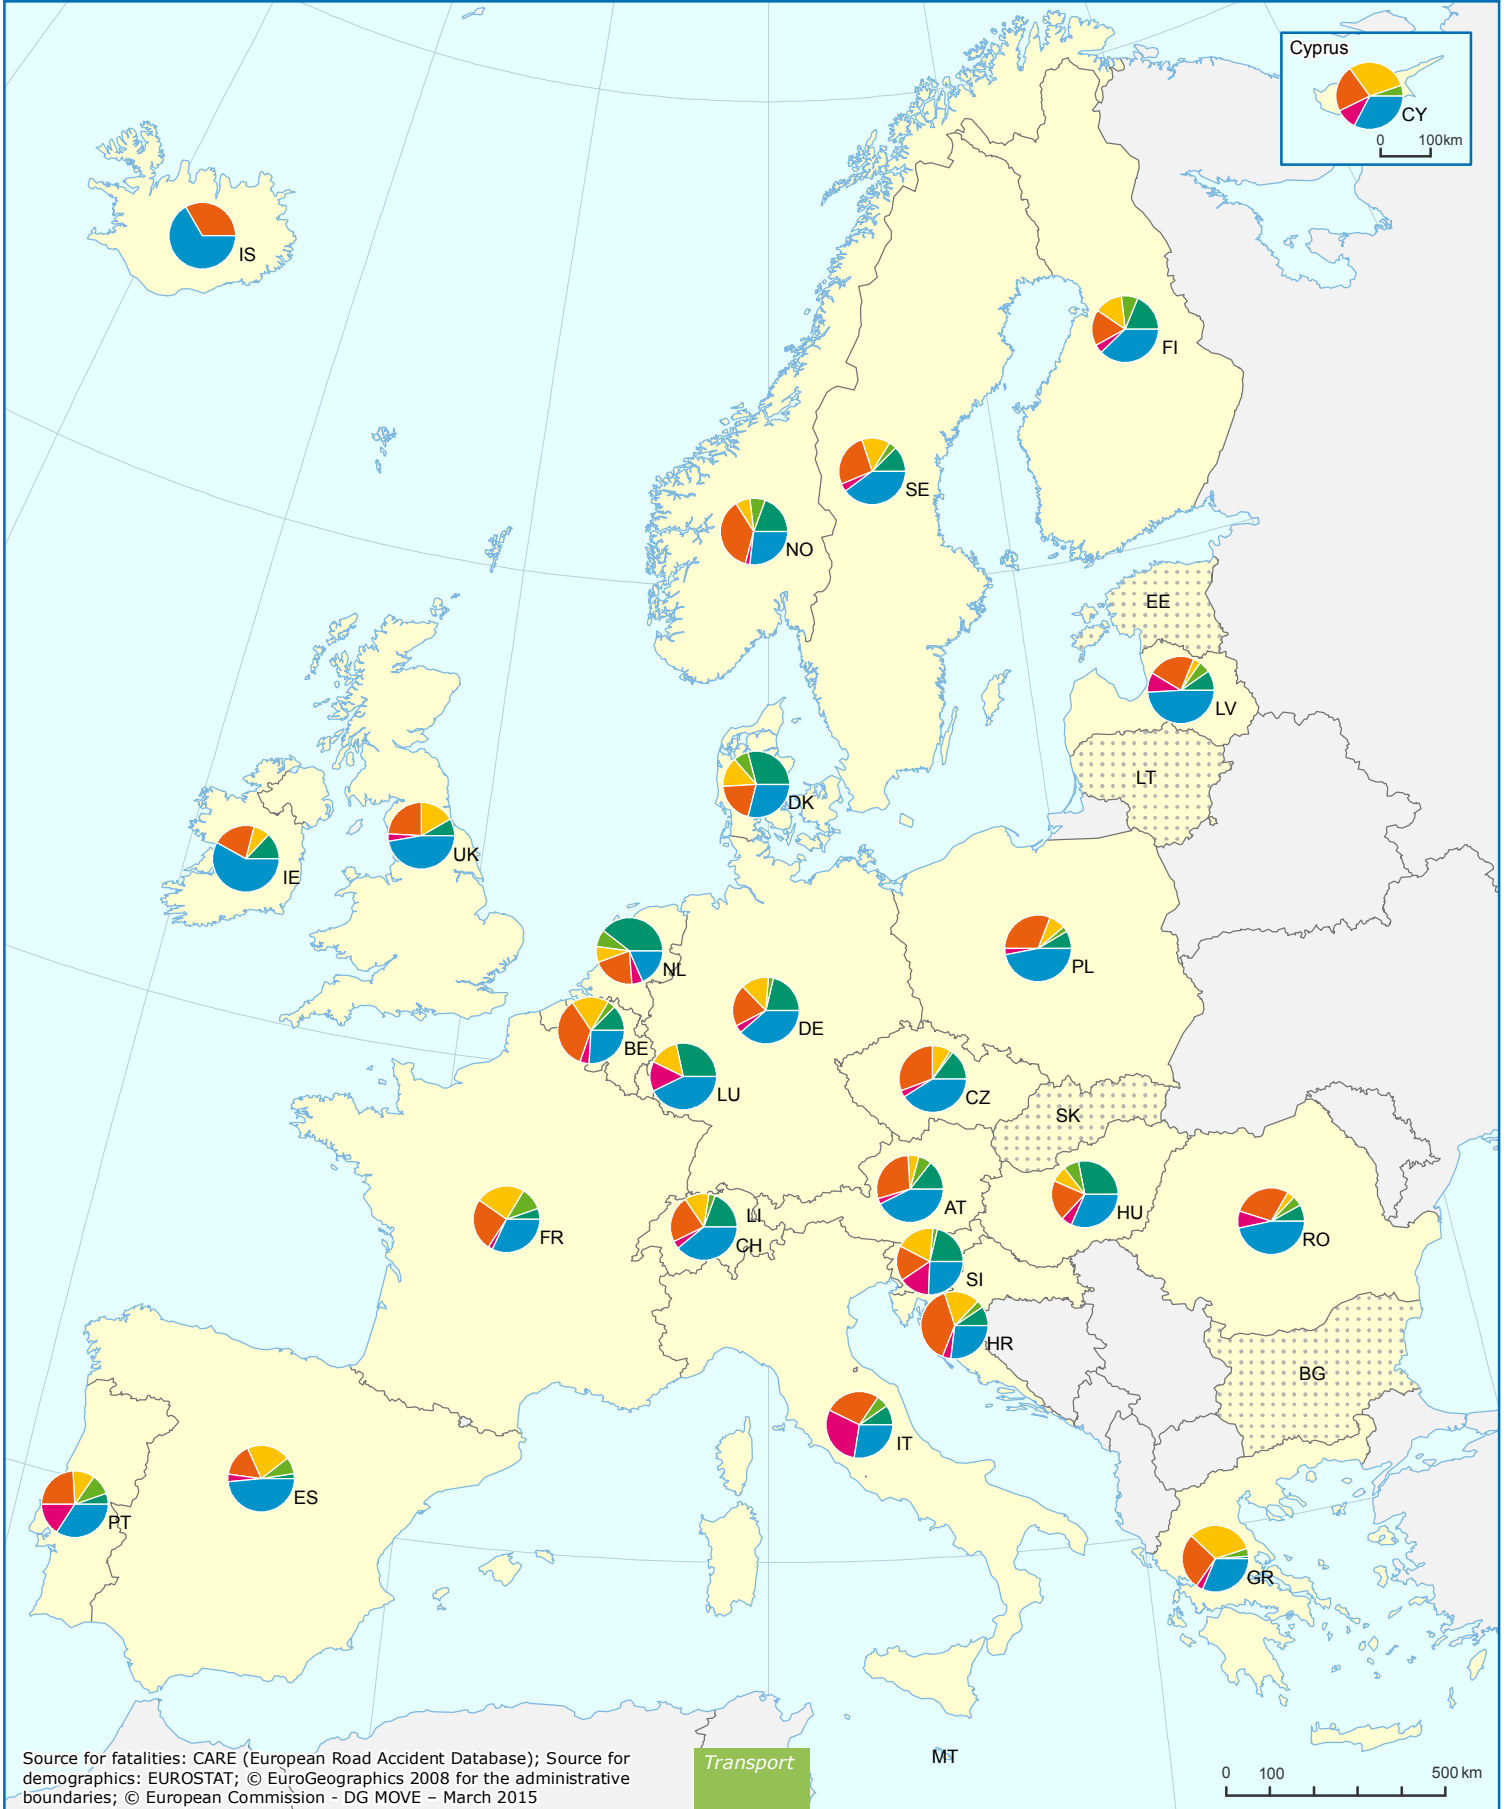

# Road Deaths by Transport Mode 2011

*Inside Built-Up Areas*

data not available

Source for fatalities: CARE (European Road Accident Database); Source for demographics: EUROSTAT; © EuroGeographics 2008 for the administrative boundaries; © European Commission - DG MOVE - March 2015