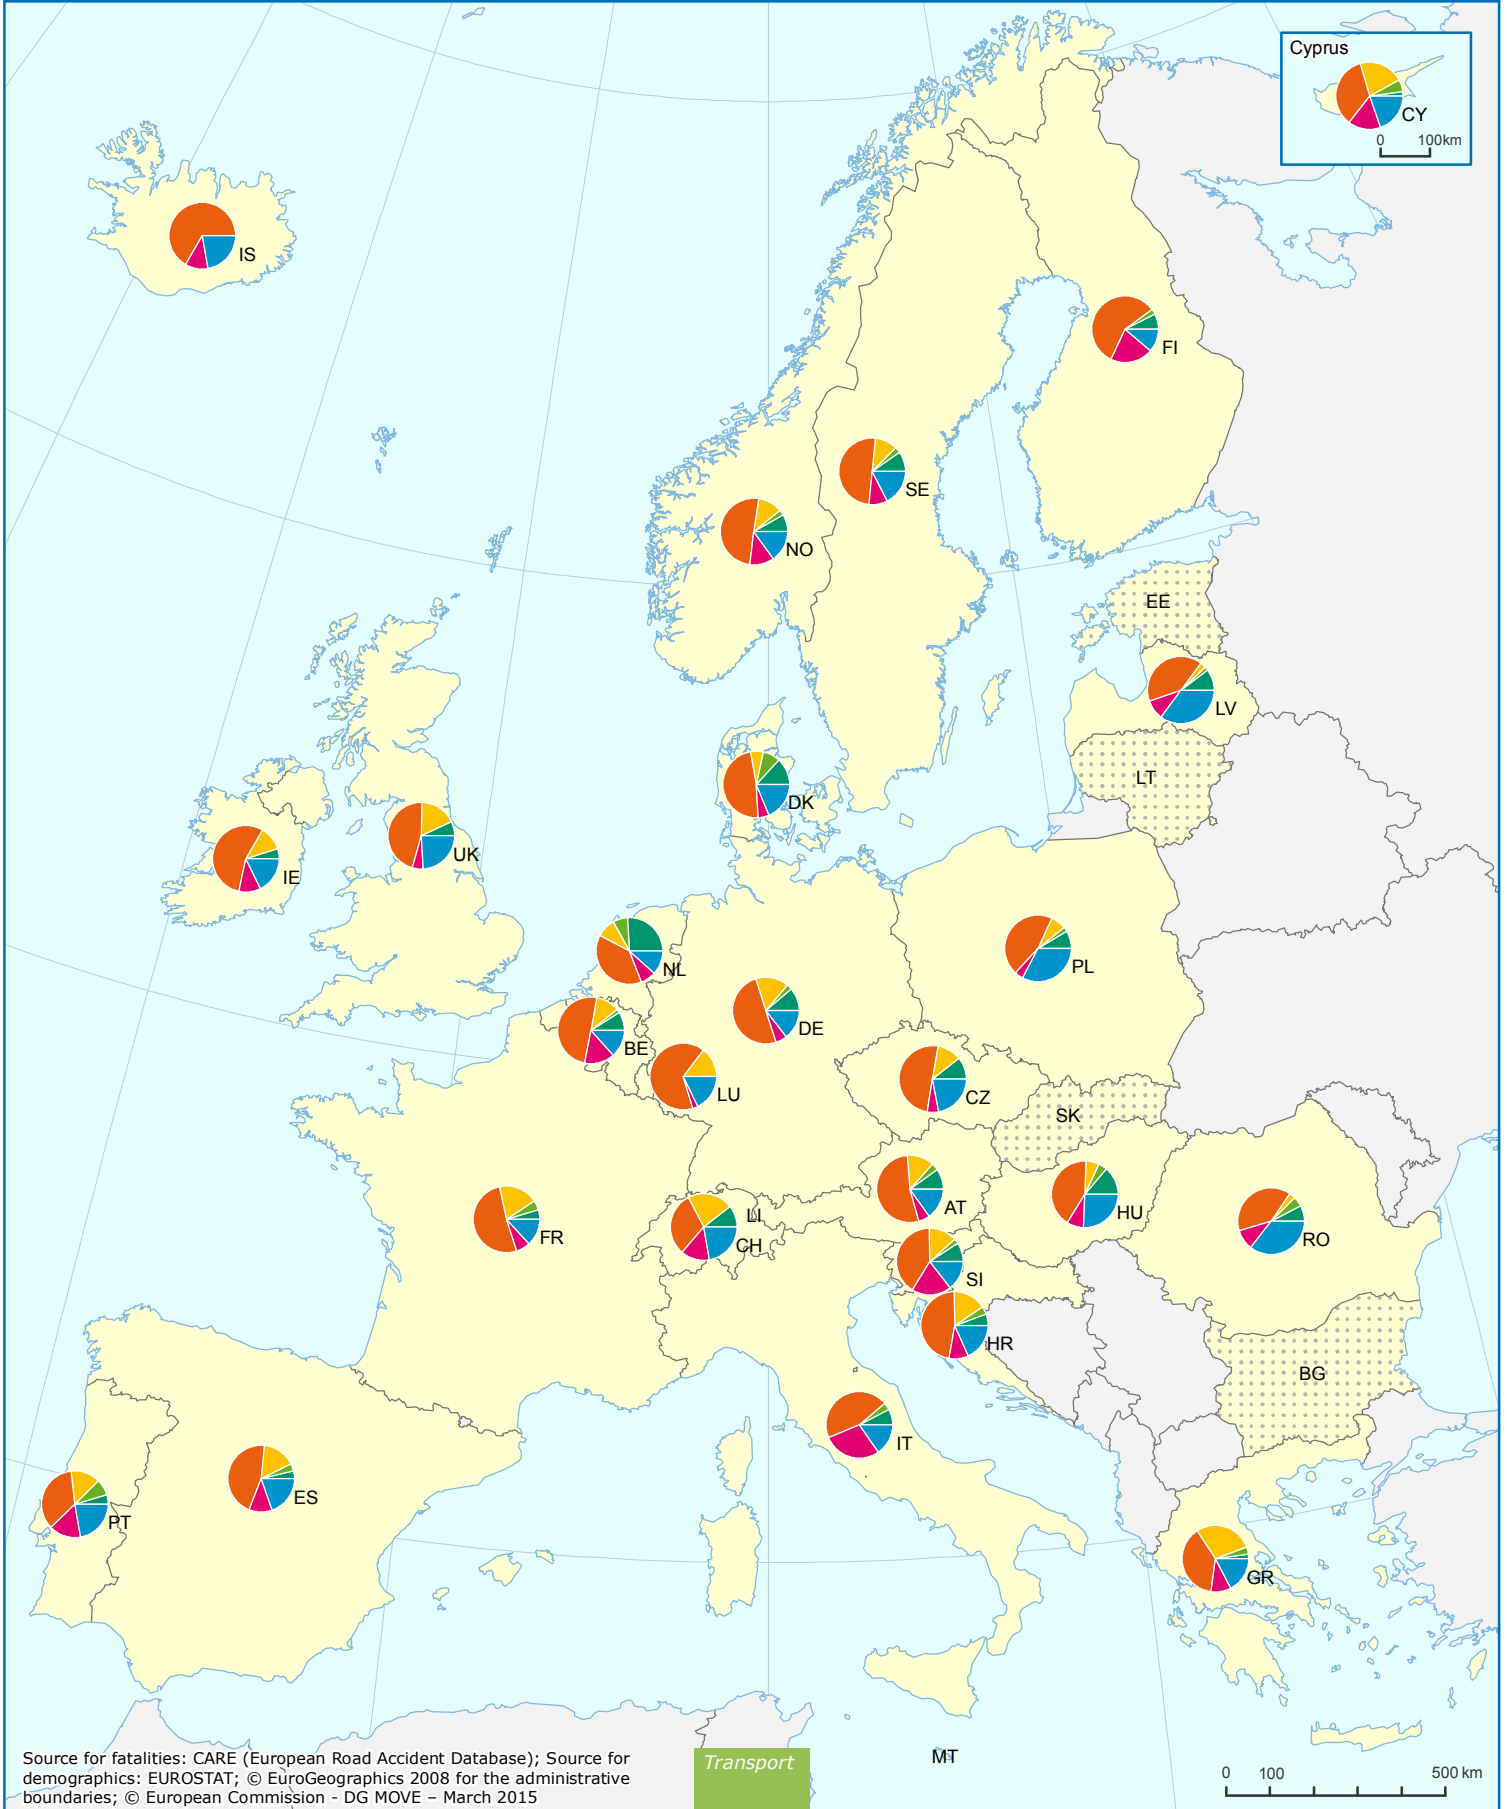

# Road Deaths by Transport Mode 2012

data not available

Source for fatalities: CARE (European Road Accident Database); Source for demographics: EUROSTAT; © EuroGeographics 2008 for the administrative boundaries; © European Commission - DG MOVE - March 2015