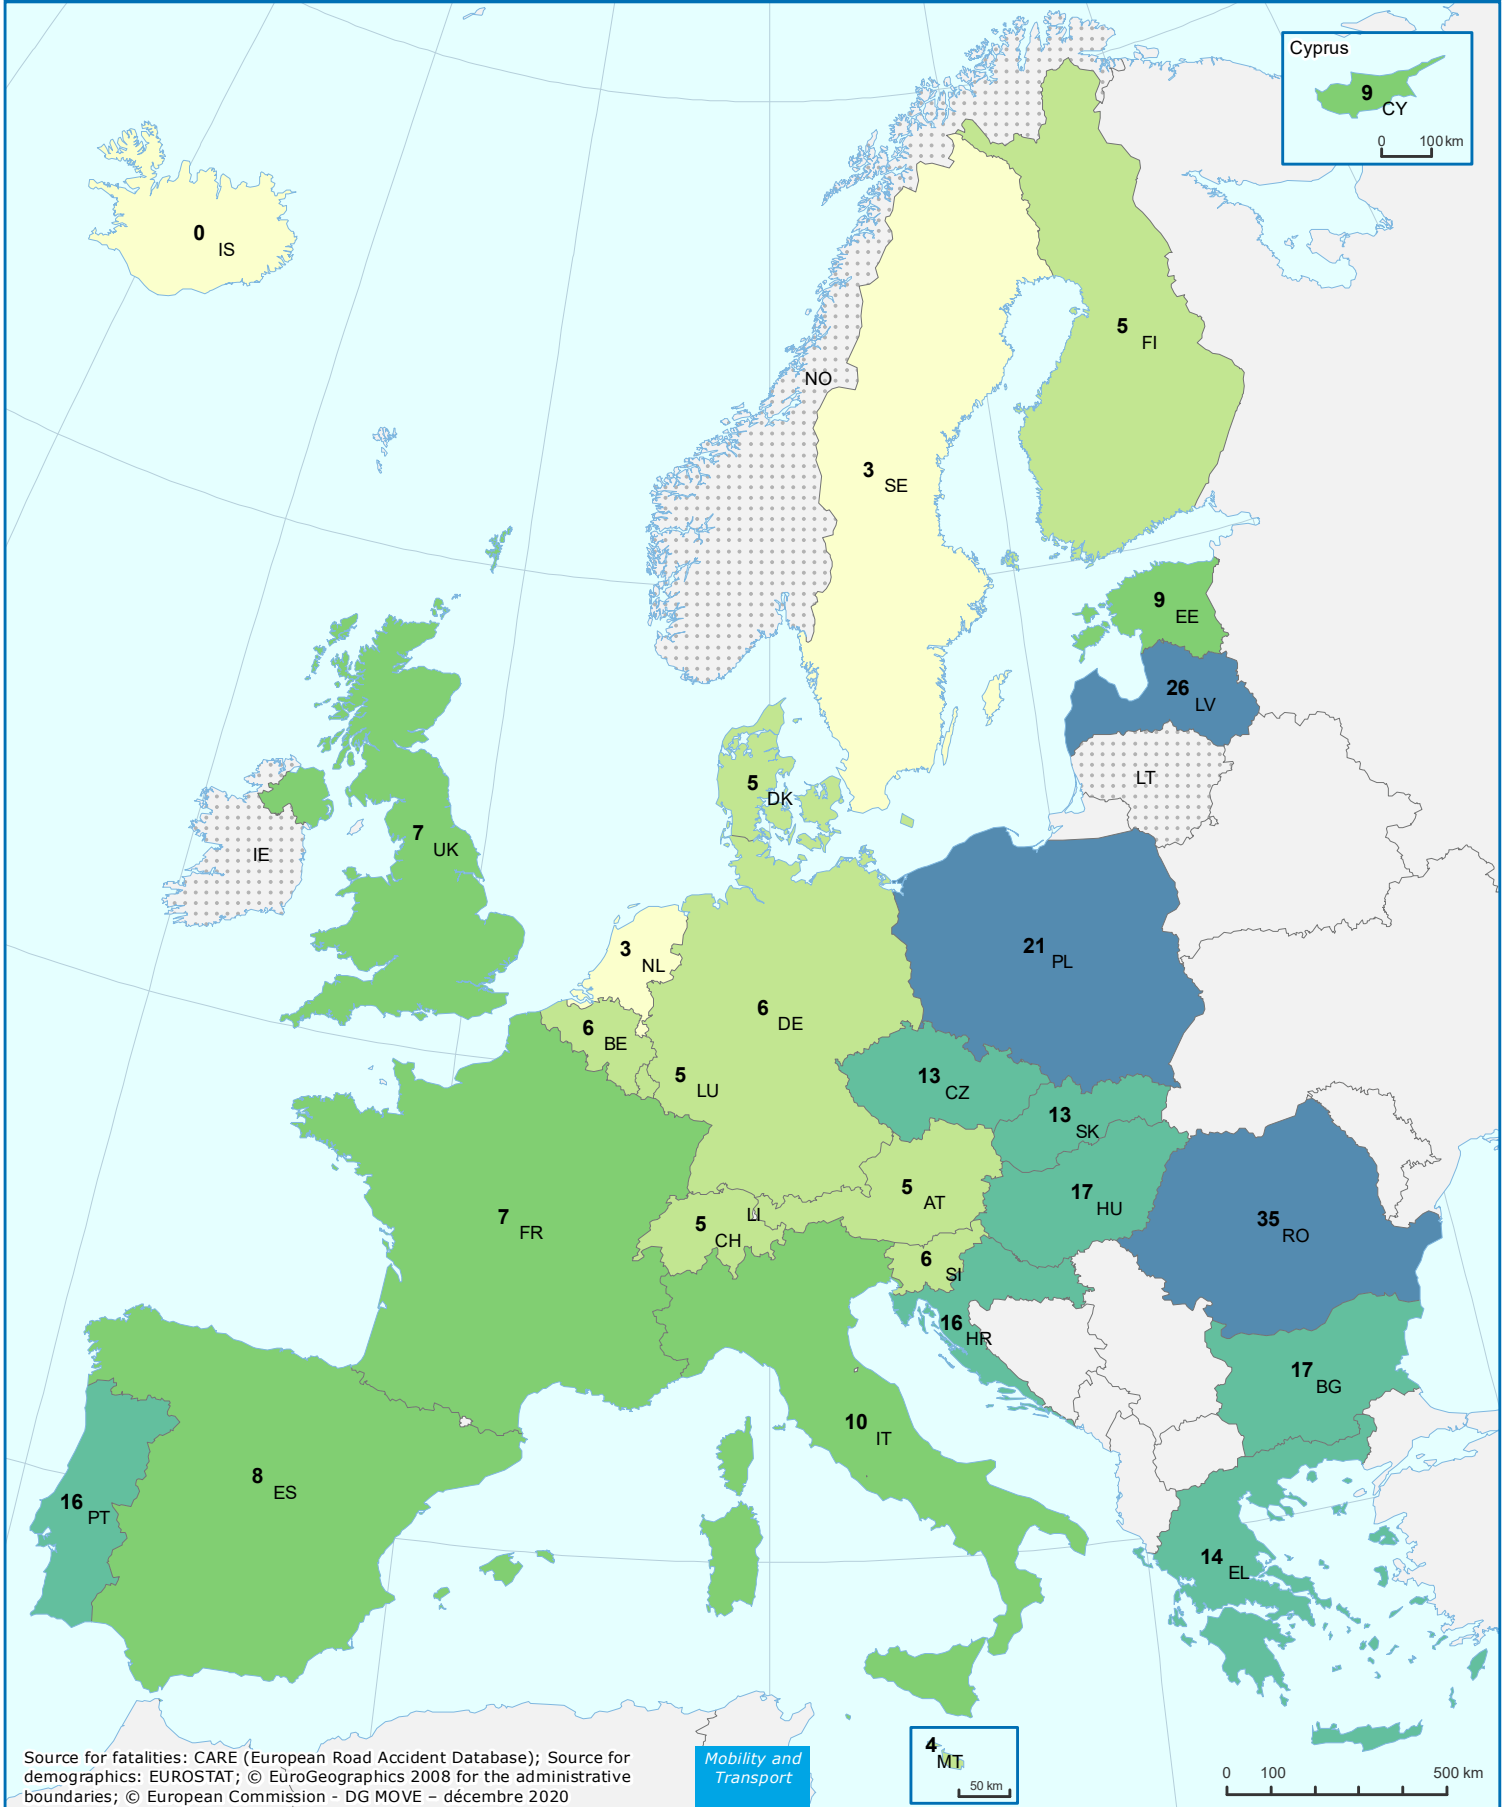

# Road Deaths per Million Inhabitants 2018

## Pedestrians

data not available

Source for fatalities: CARE (European Road Accident Database); Source for demographics: EUROSTAT; © EuroGeographics 2008 for the administrative boundaries; © European Commission - DG MOVE - décembre 2020