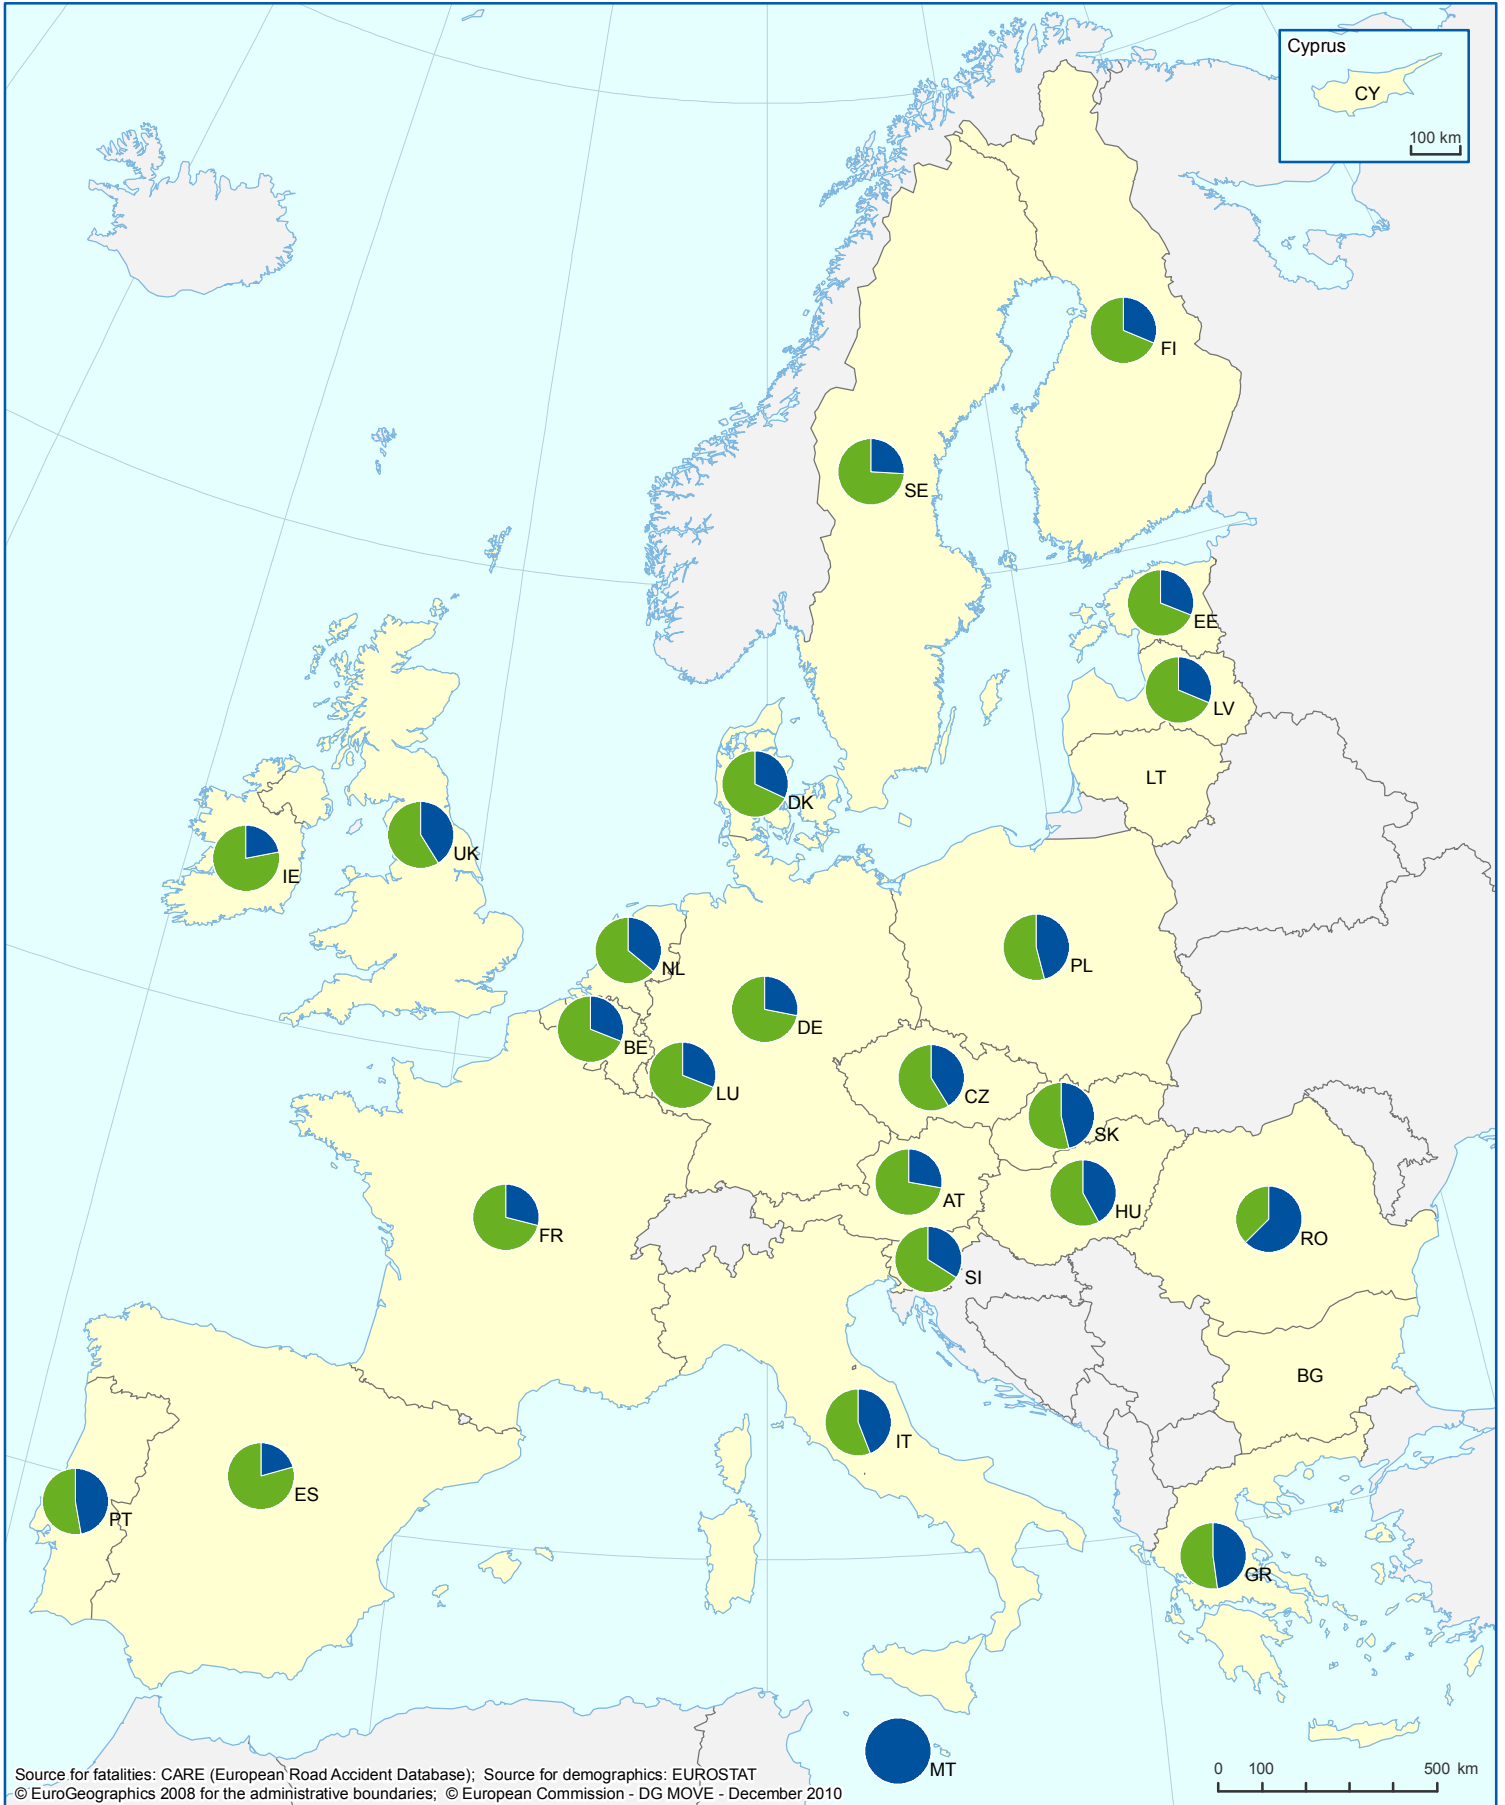

Road Deaths by Area Type 2008

Source for fatalities: CARE (European Road Accident Database); Source for demographics: EUROSTAT
© EuroGeographics 2008 for the administrative boundaries; © European Commission - DG MOVE - December 2010