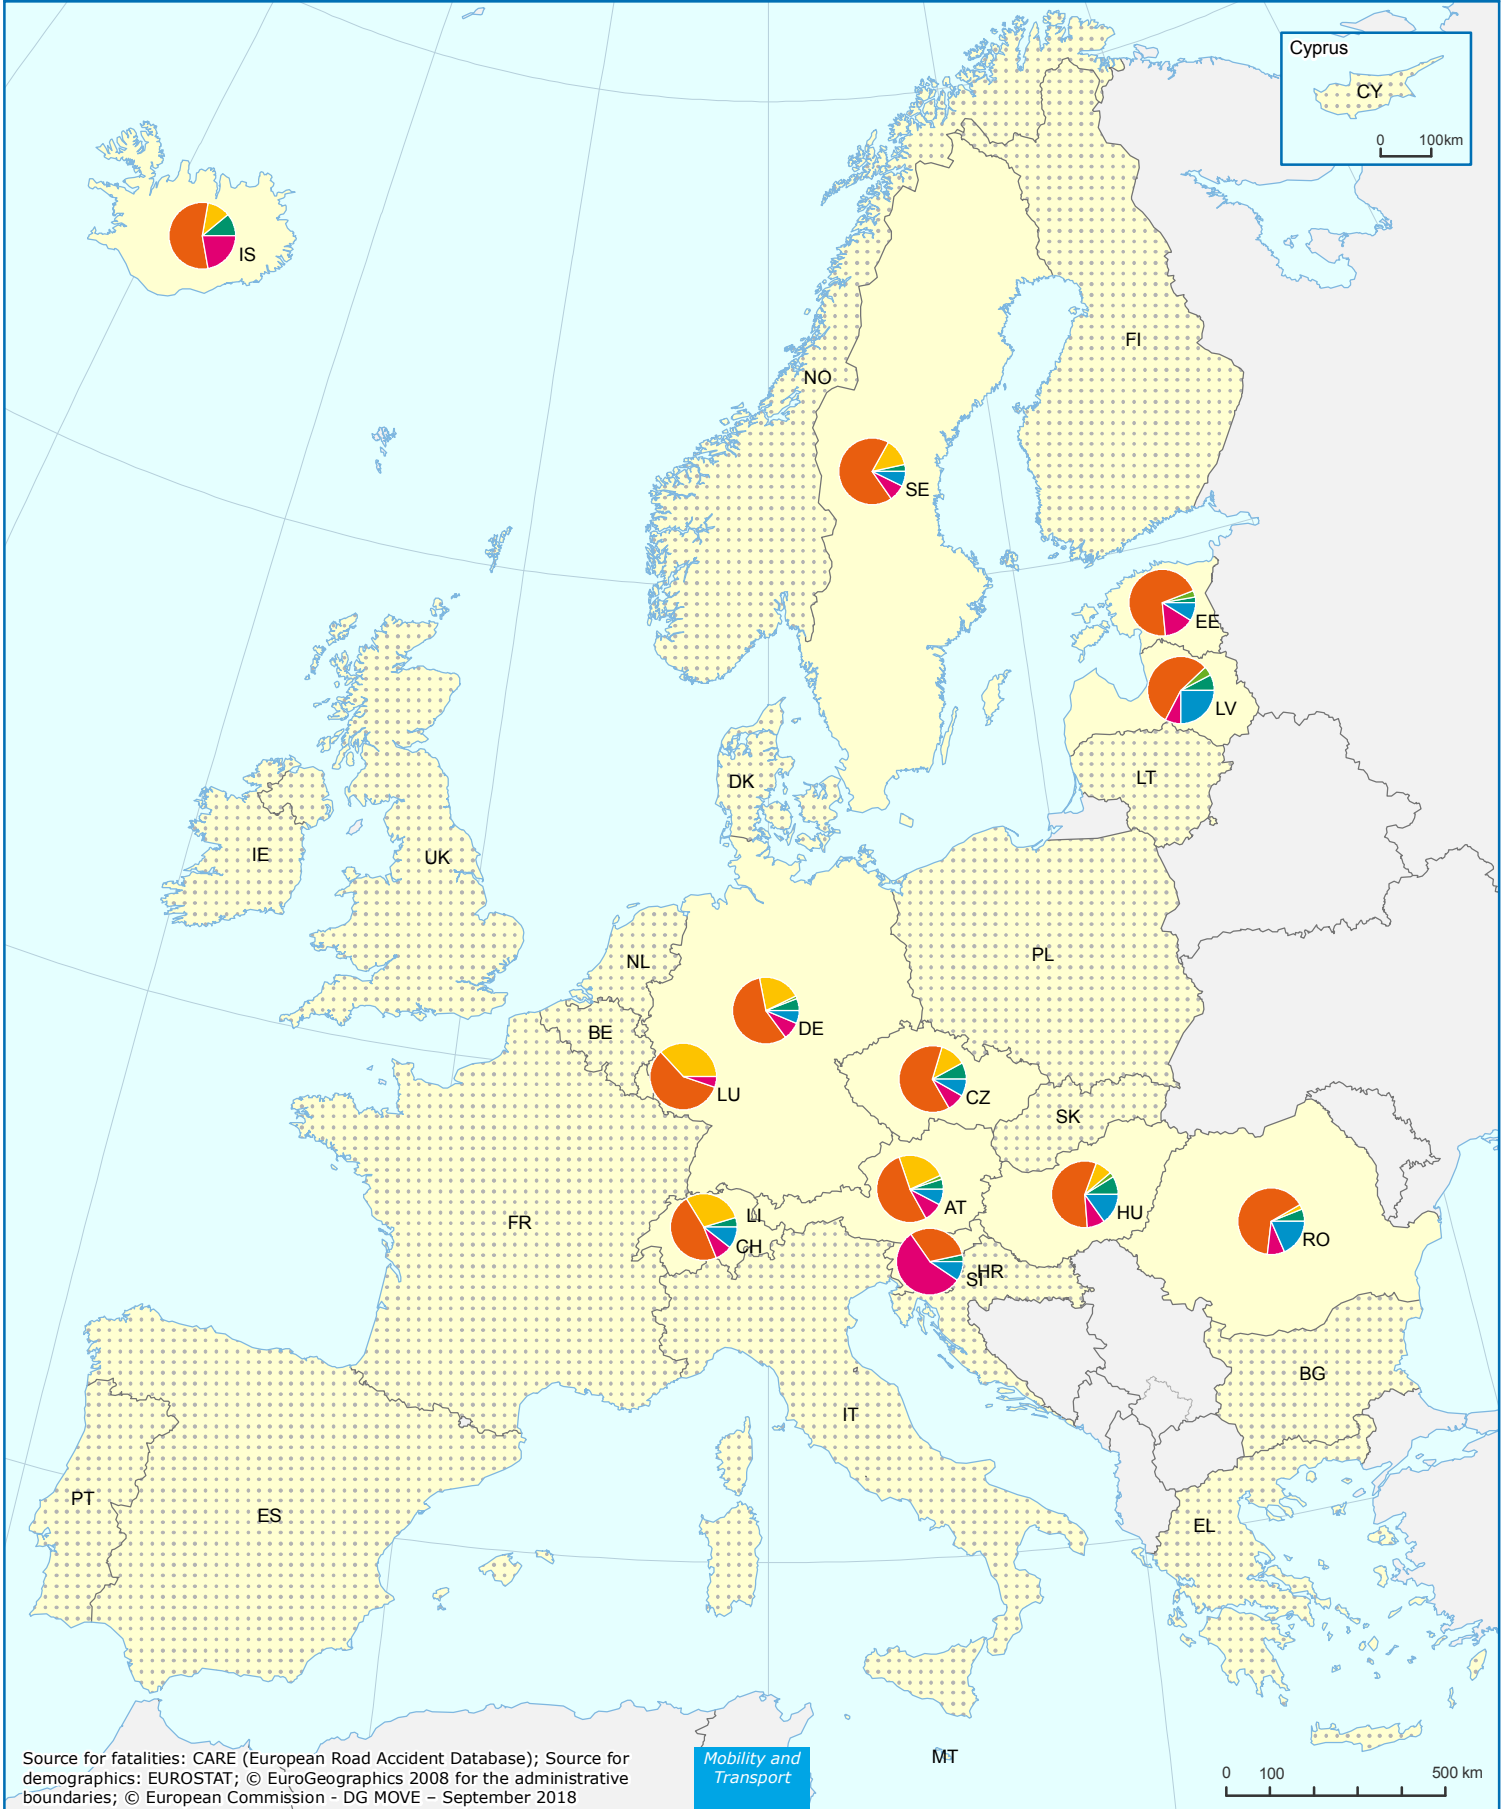

Road Deaths by Transport Mode 2017

Outside Built-Up Areas

data not available

Source for fatalities: CARE (European Road Accident Database); Source for demographics: EUROSTAT; © EuroGeographics 2008 for the administrative boundaries; © European Commission - DG MOVE - September 2018