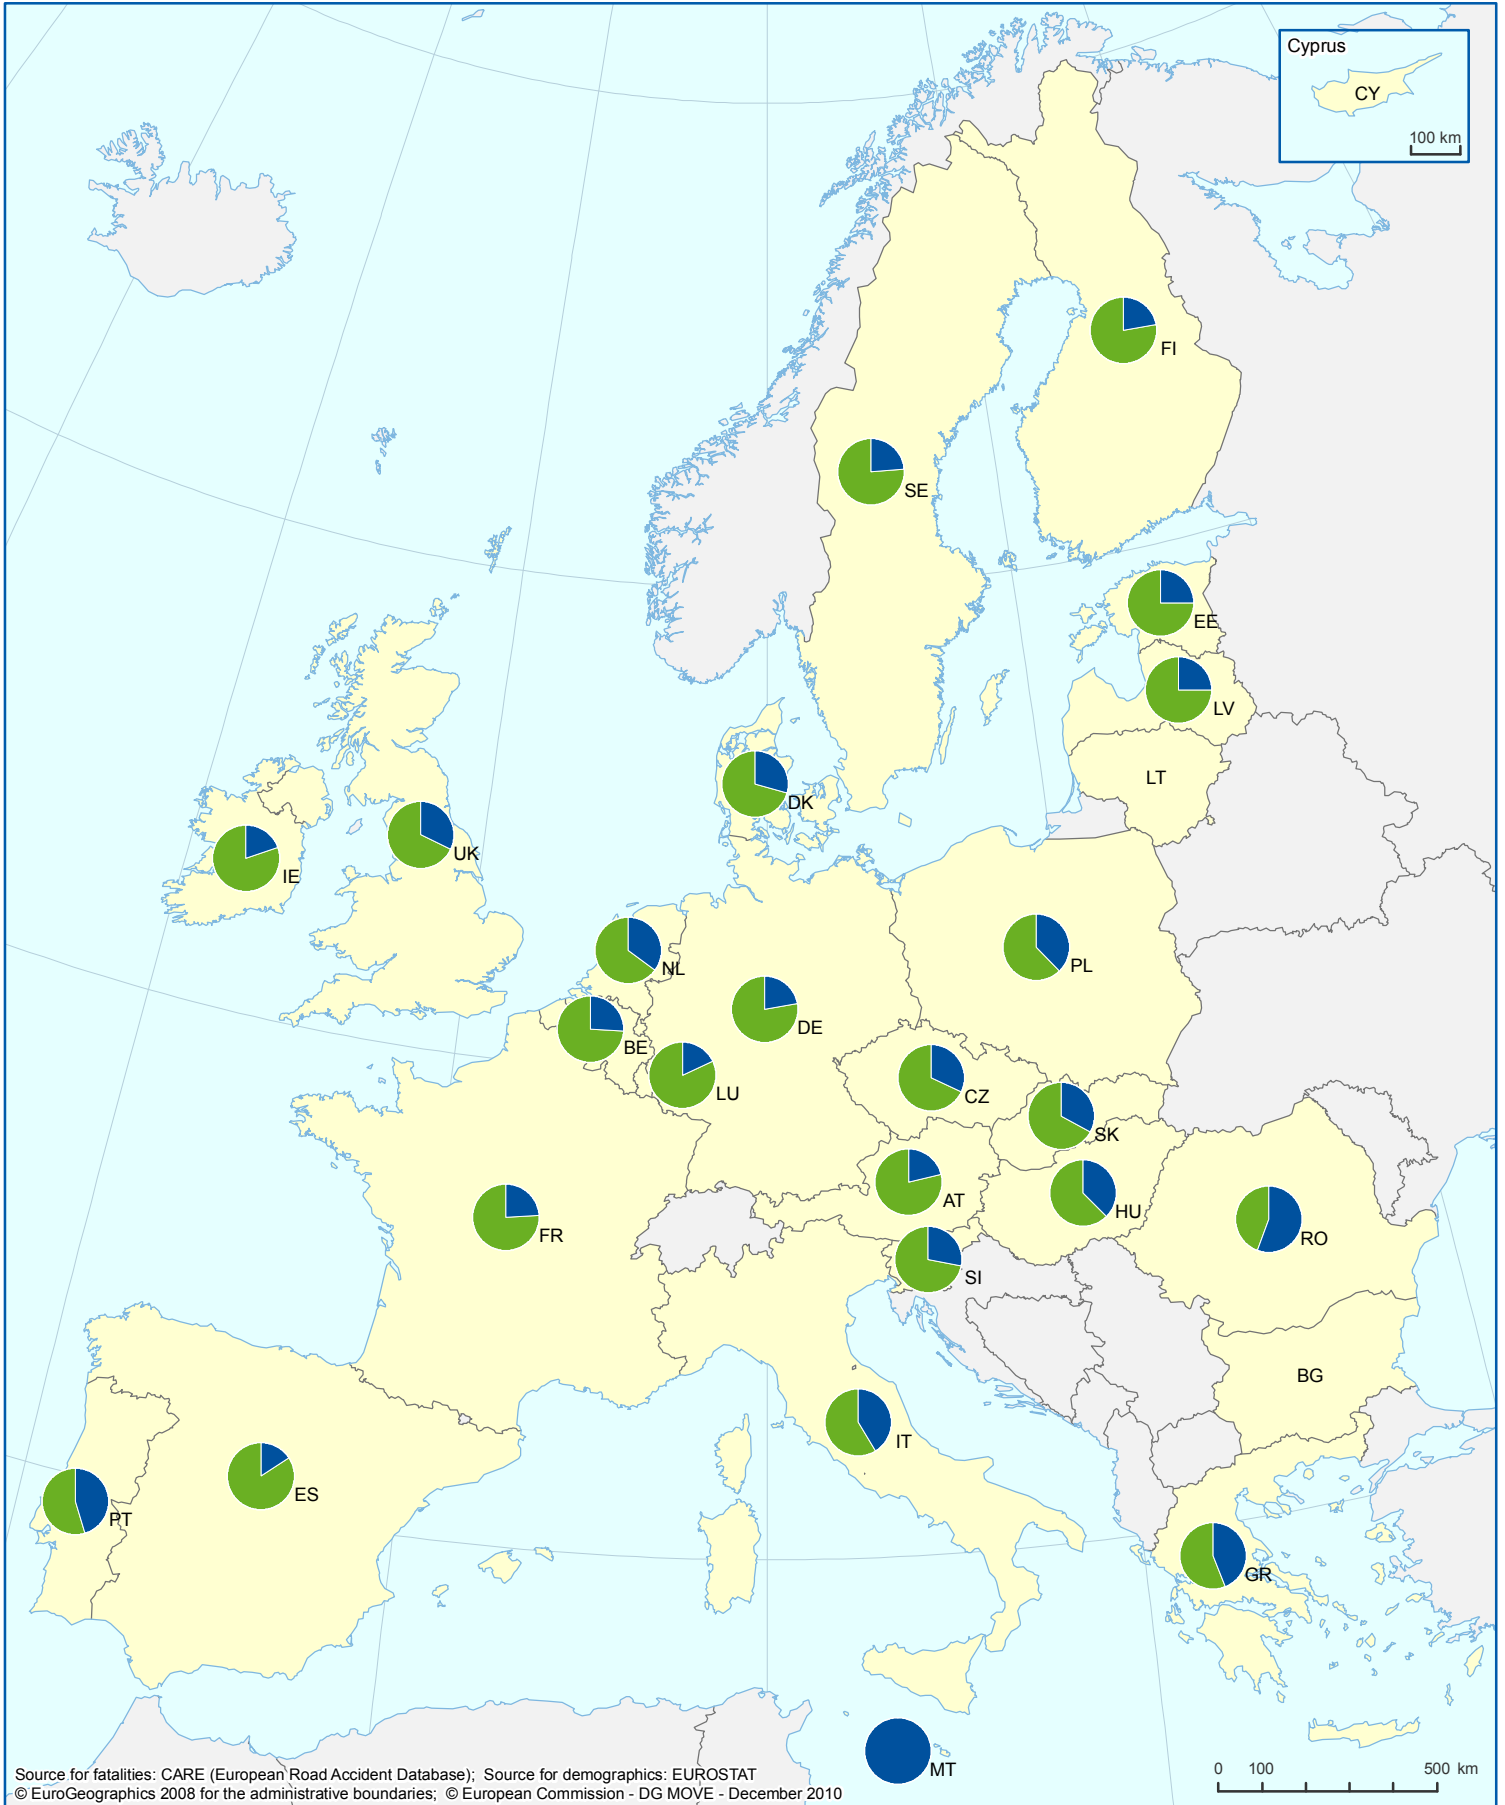

Road Deaths by Area Type 2008

Drivers

Source for fatalities: CARE (European Road Accident Database); Source for demographics: EUROSTAT
© EuroGeographics 2008 for the administrative boundaries; © European Commission - DG MOVE - December 2010