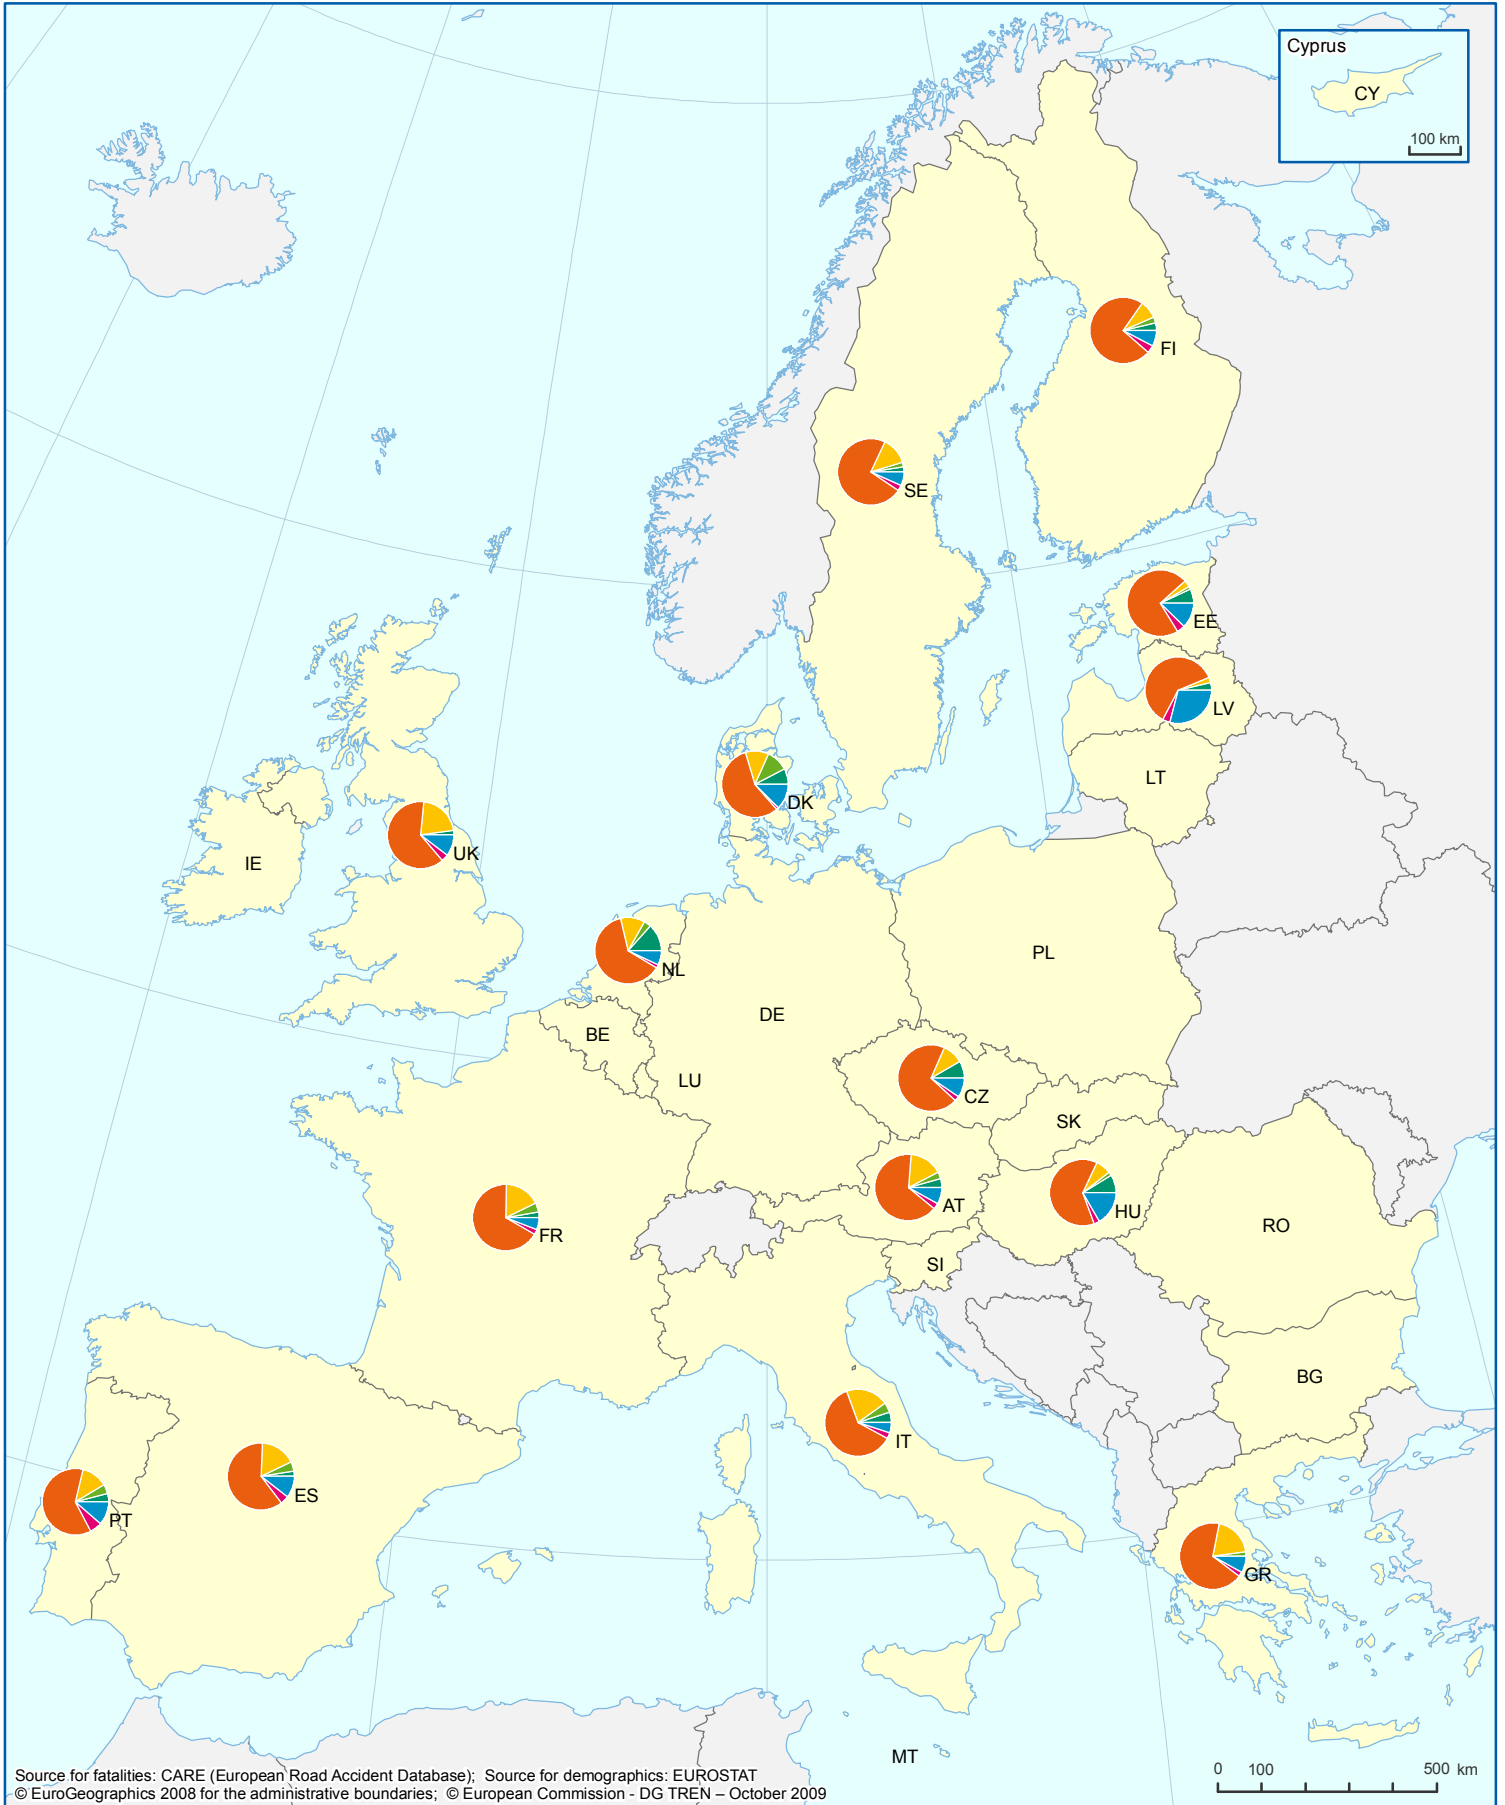

Road Deaths by Transport Mode 2007

Outside Built-Up Areas

Source for fatalities: CARE (European Road Accident Database); Source for demographics: EUROSTAT
© EuroGeographics 2008 for the administrative boundaries; © European Commission - DG TREN - October 2009