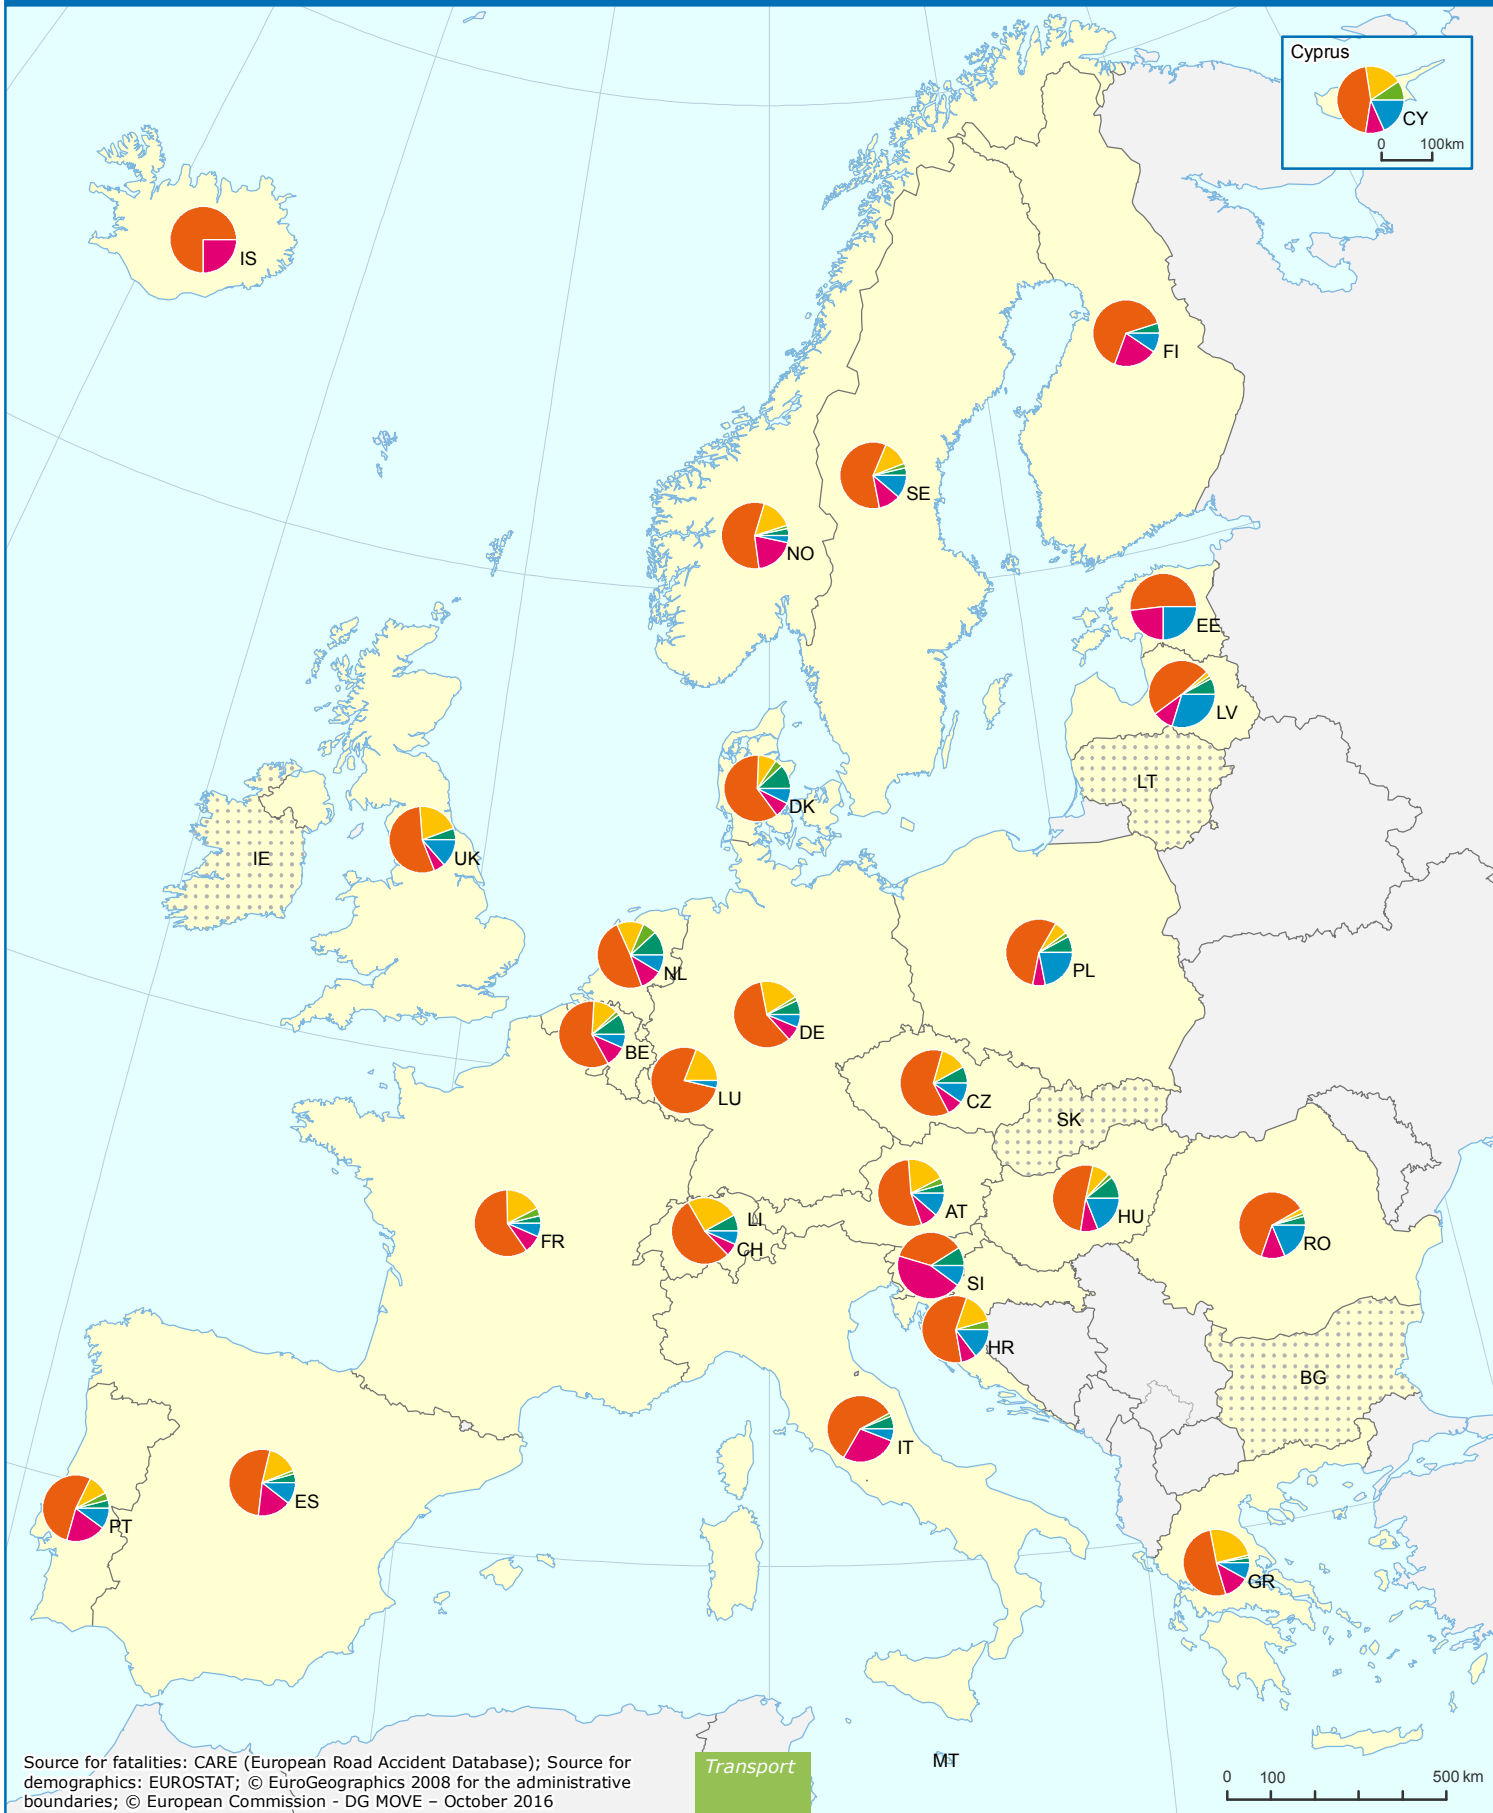

Road Deaths by Transport Mode 2014

Outside Built-Up Areas

data not available

Source for fatalities: CARE (European Road Accident Database); Source for demographics: EUROSTAT; © EuroGeographics 2008 for the administrative boundaries; © European Commission - DG MOVE - October 2016