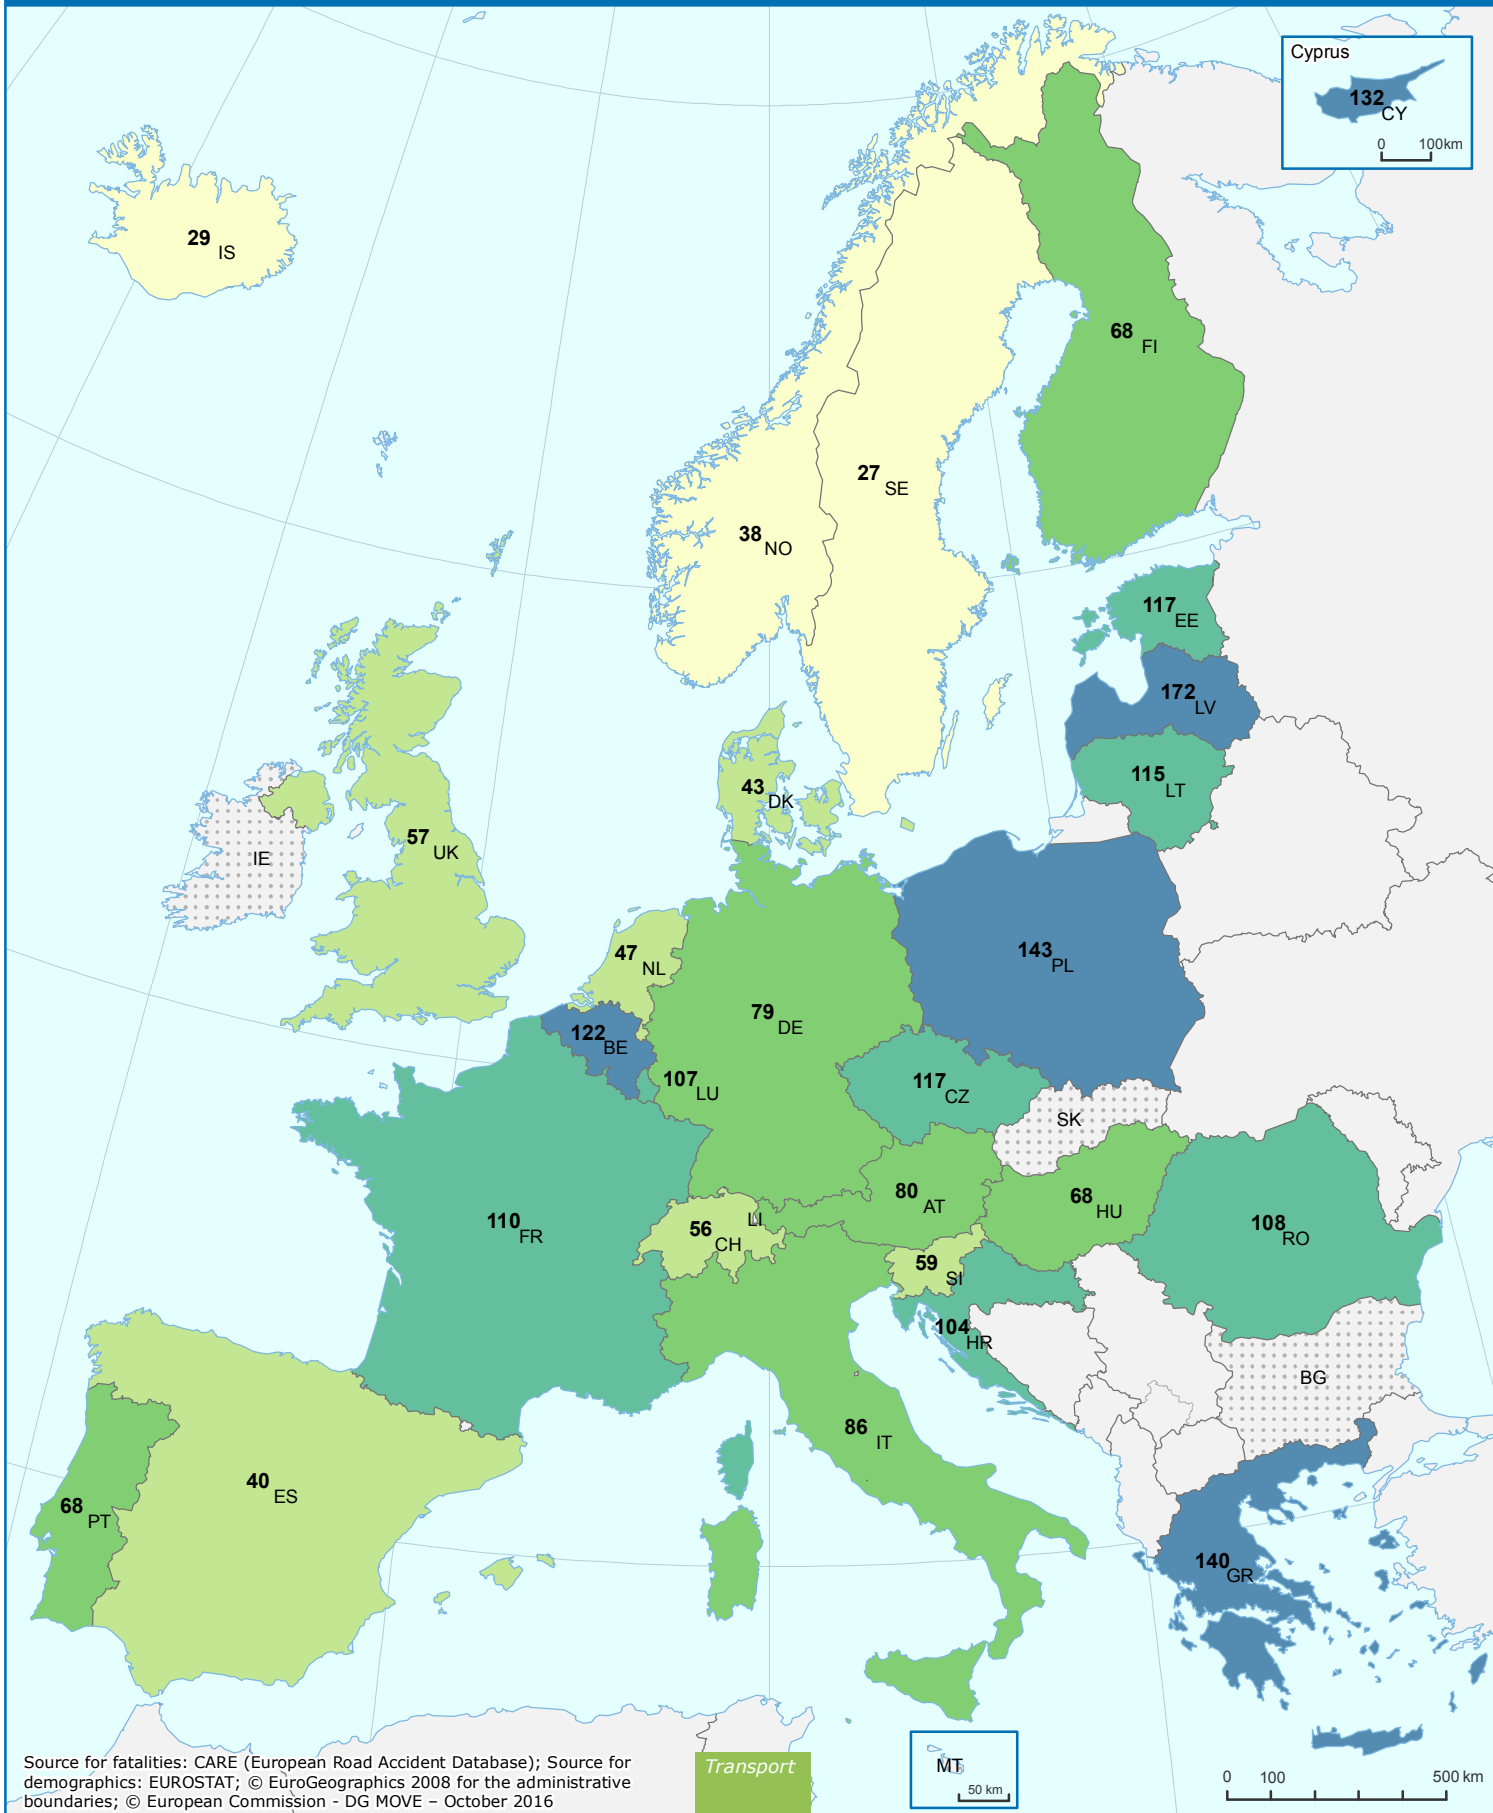

European Commission

Road Deaths per Million Inhabitants 2014

Young People: Age 18-24

25 40 60 100 120 175

..... data not available

Transport

Source for fatalities: CARE (European Road Accident Database); Source for demographics: EUROSTAT; © EuroGeographics 2008 for the administrative boundaries; © European Commission - DG MOVE - October 2016

0 100 500 km