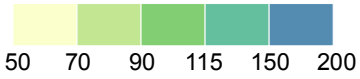

# Road Deaths per Million Inhabitants 2005

## The Elderly: Age >64

 /  1 000 000 Age >64

EU = 99