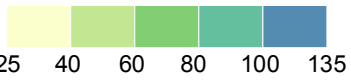

 / 1 000 000

Road Deaths per Million Inhabitants 2009

 data not available

European
Commission