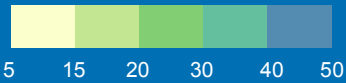

Road Deaths per Million Inhabitants 2014

data not available

Cars and Taxis

Source for fatalities: CARE (European Road Accident Database); Source for demographics: EUROSTAT; © EuroGeographics 2008 for the administrative boundaries; © European Commission - DG MOVE - October 2016