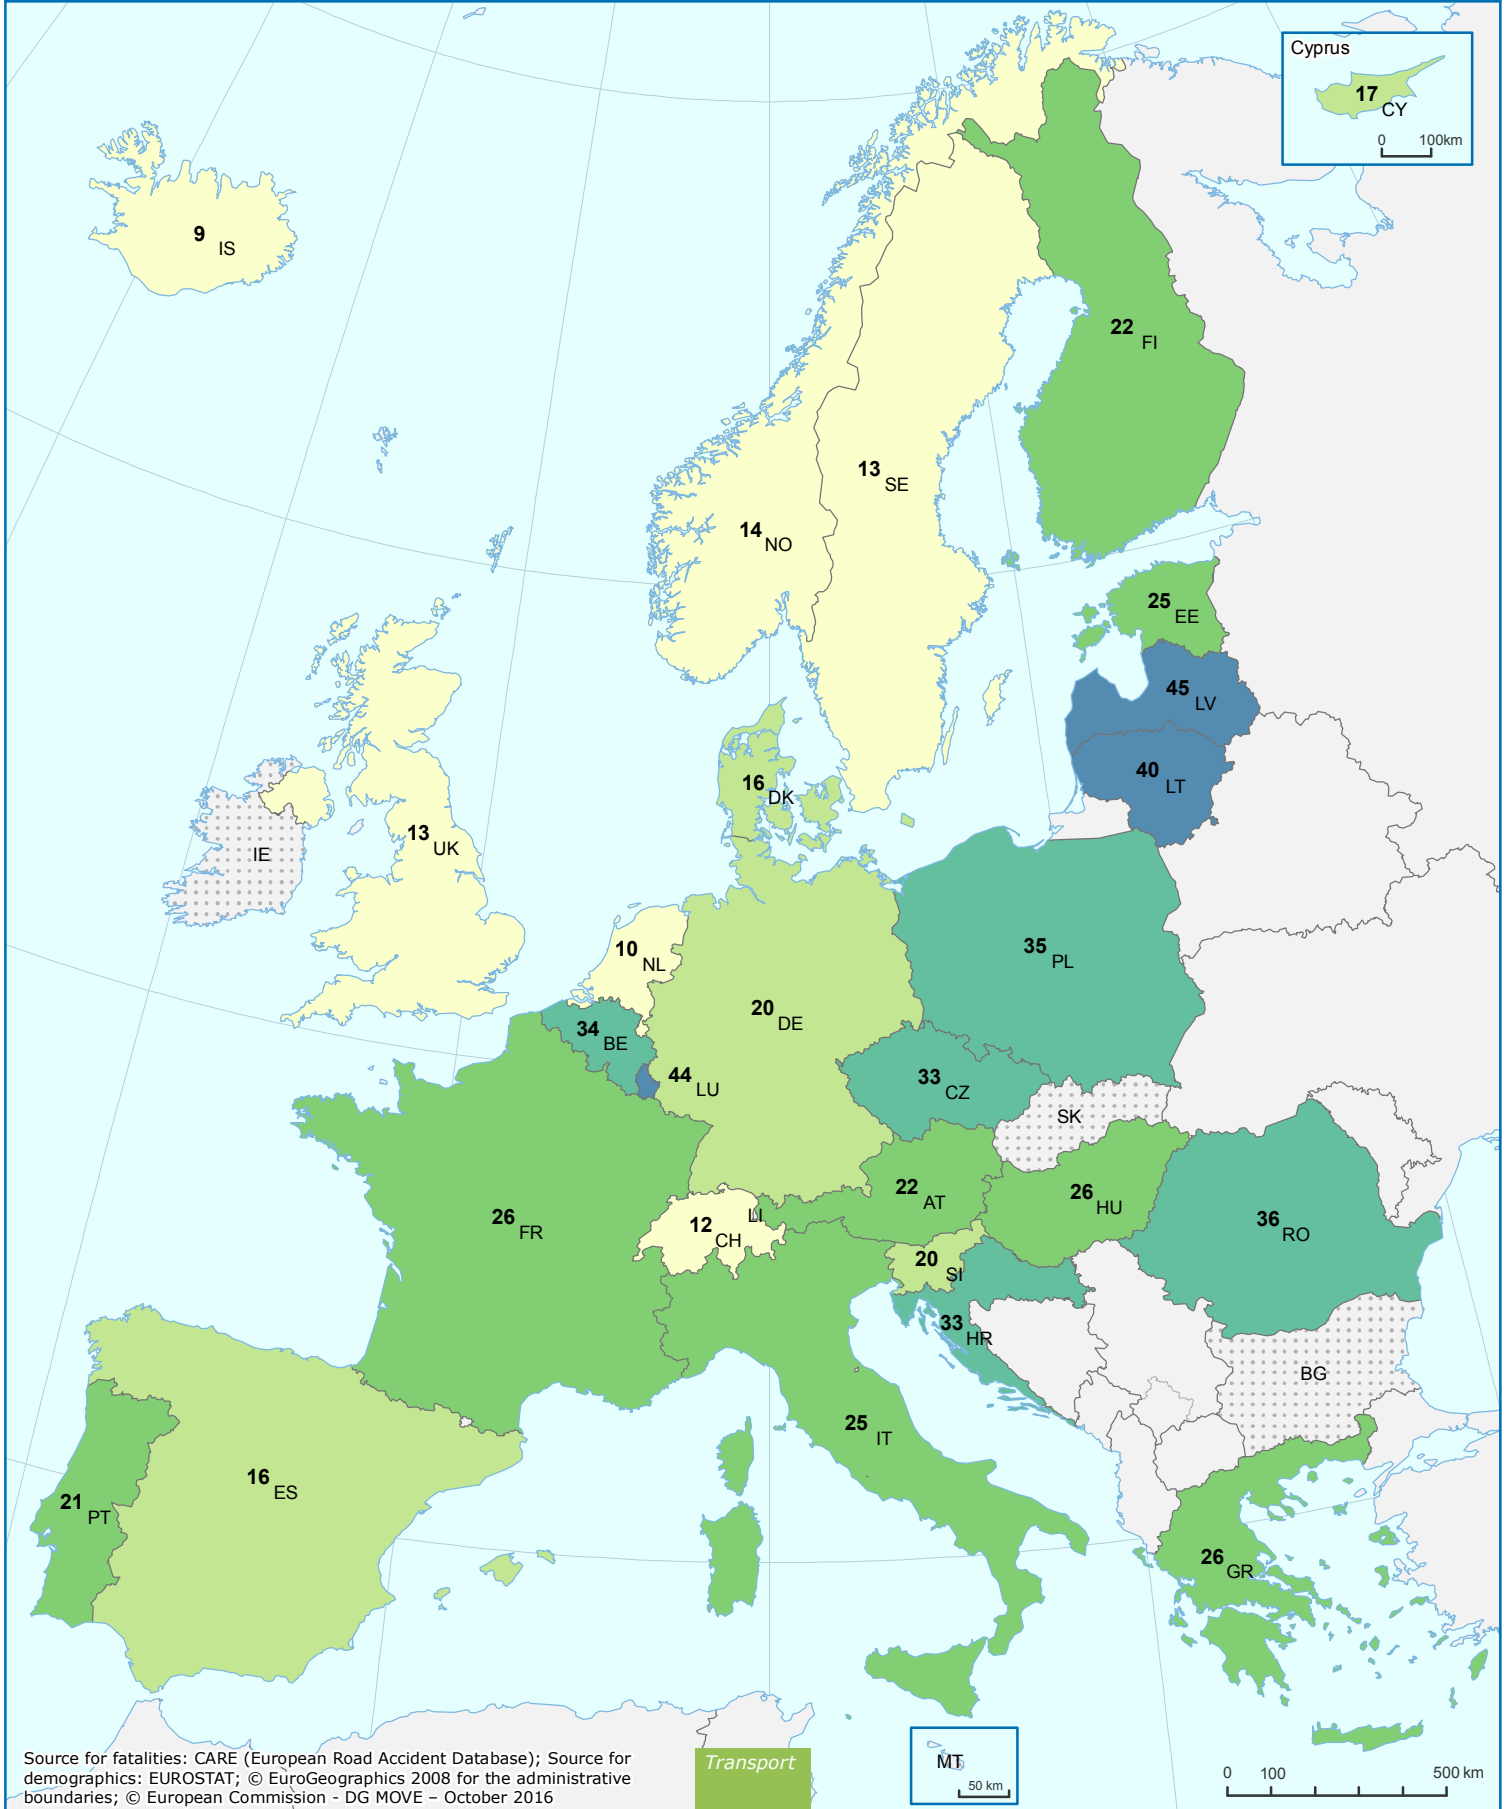

Road Deaths per Million Inhabitants 2014

data not available

Cars and Taxis

Source for fatalities: CARE (European Road Accident Database); Source for demographics: EUROSTAT; © EuroGeographics 2008 for the administrative boundaries; © European Commission - DG MOVE - October 2016