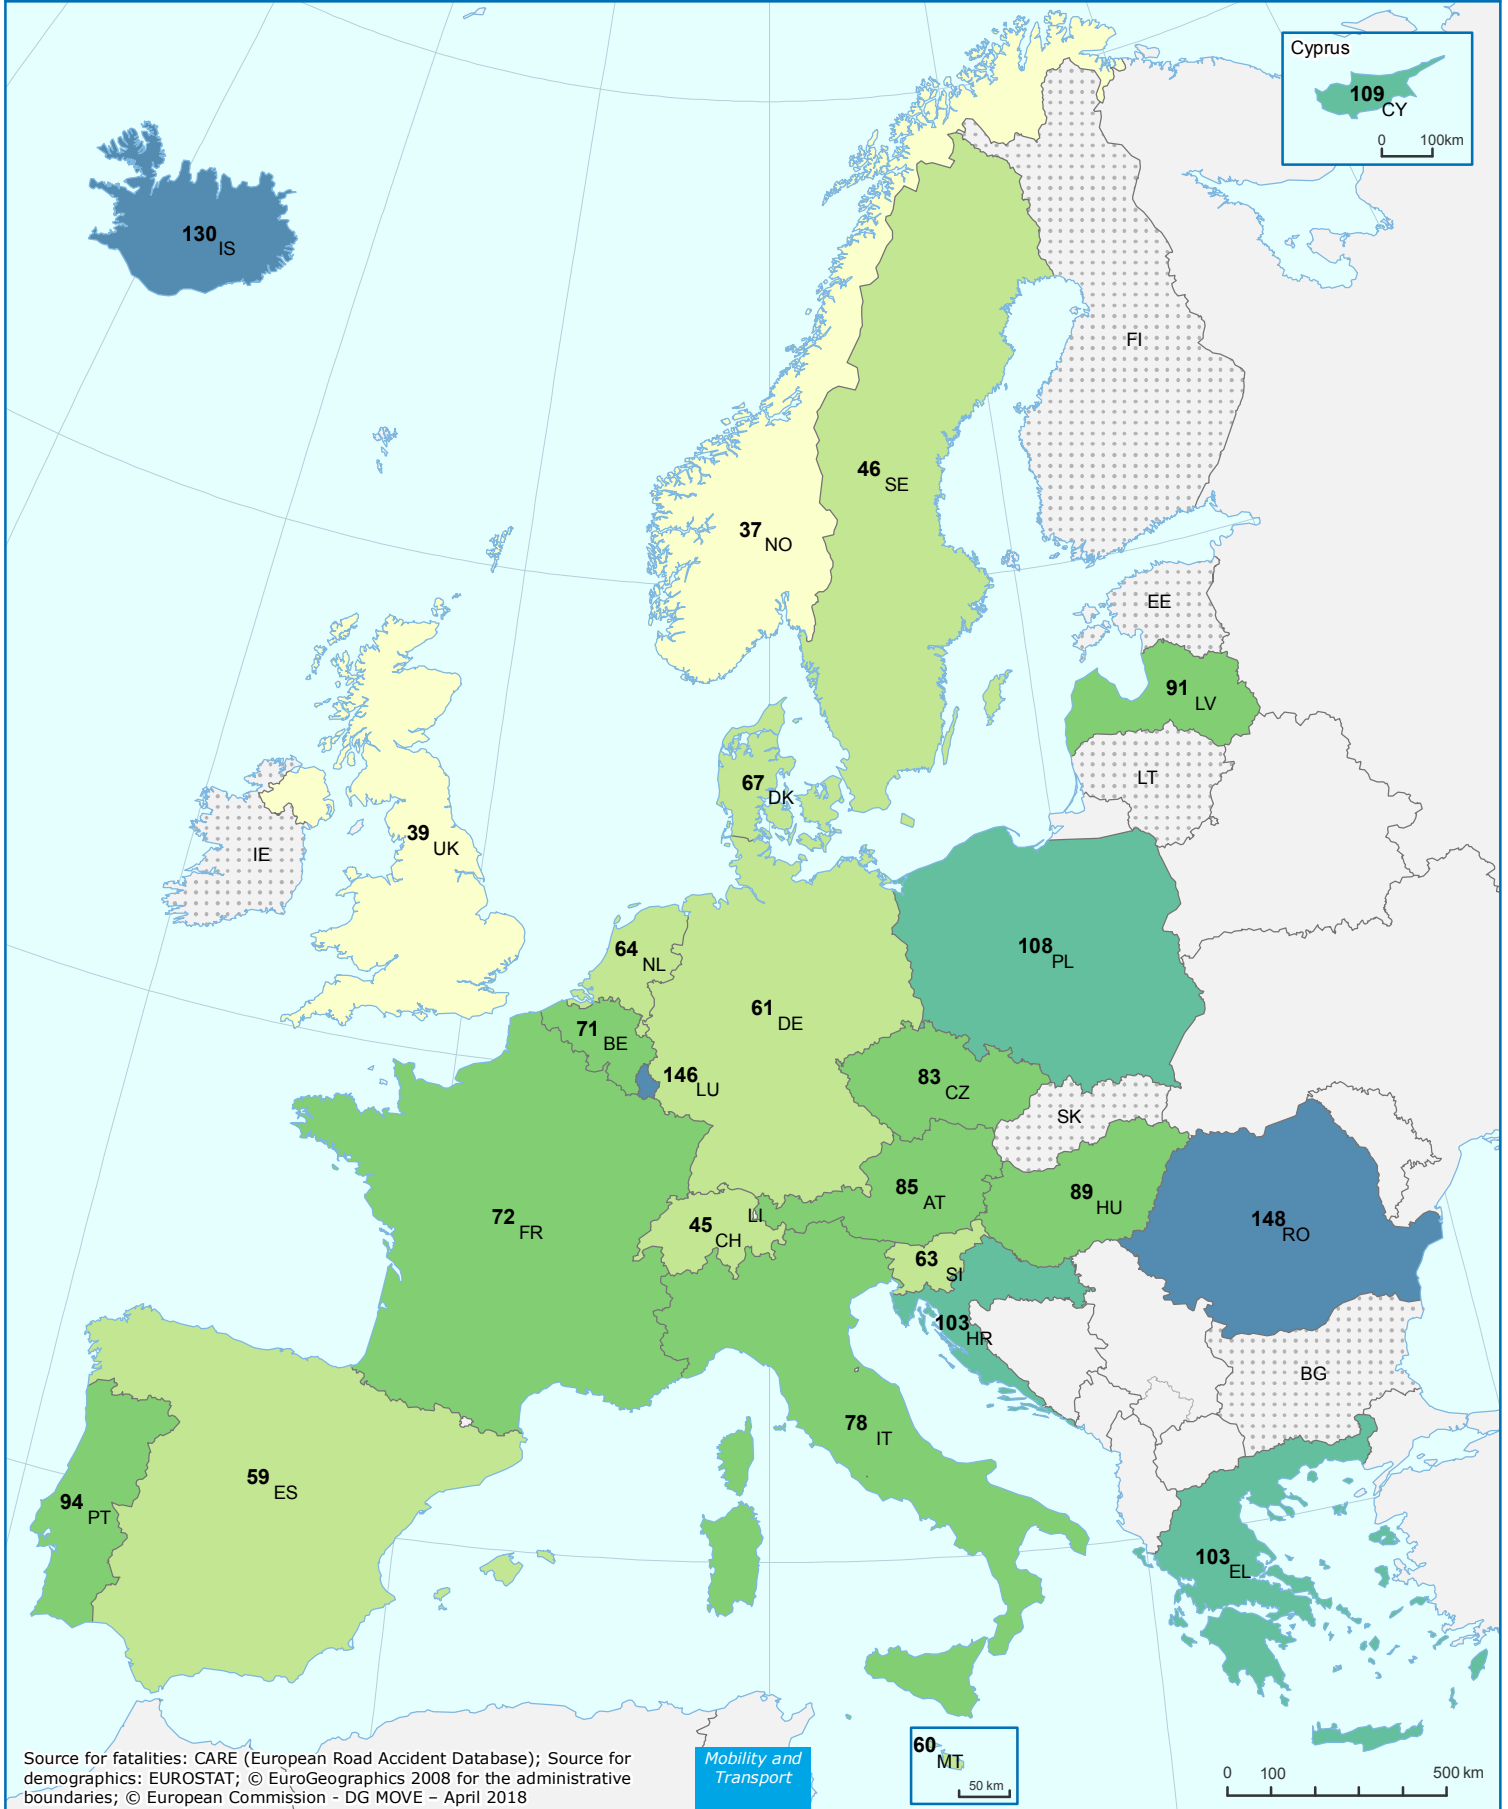

Road Deaths per Million Inhabitants 2016

data not available

The Elderly: Age >64

Source for fatalities: CARE (European Road Accident Database); Source for demographics: EUROSTAT; © EuroGeographics 2008 for the administrative boundaries; © European Commission - DG MOVE - April 2018