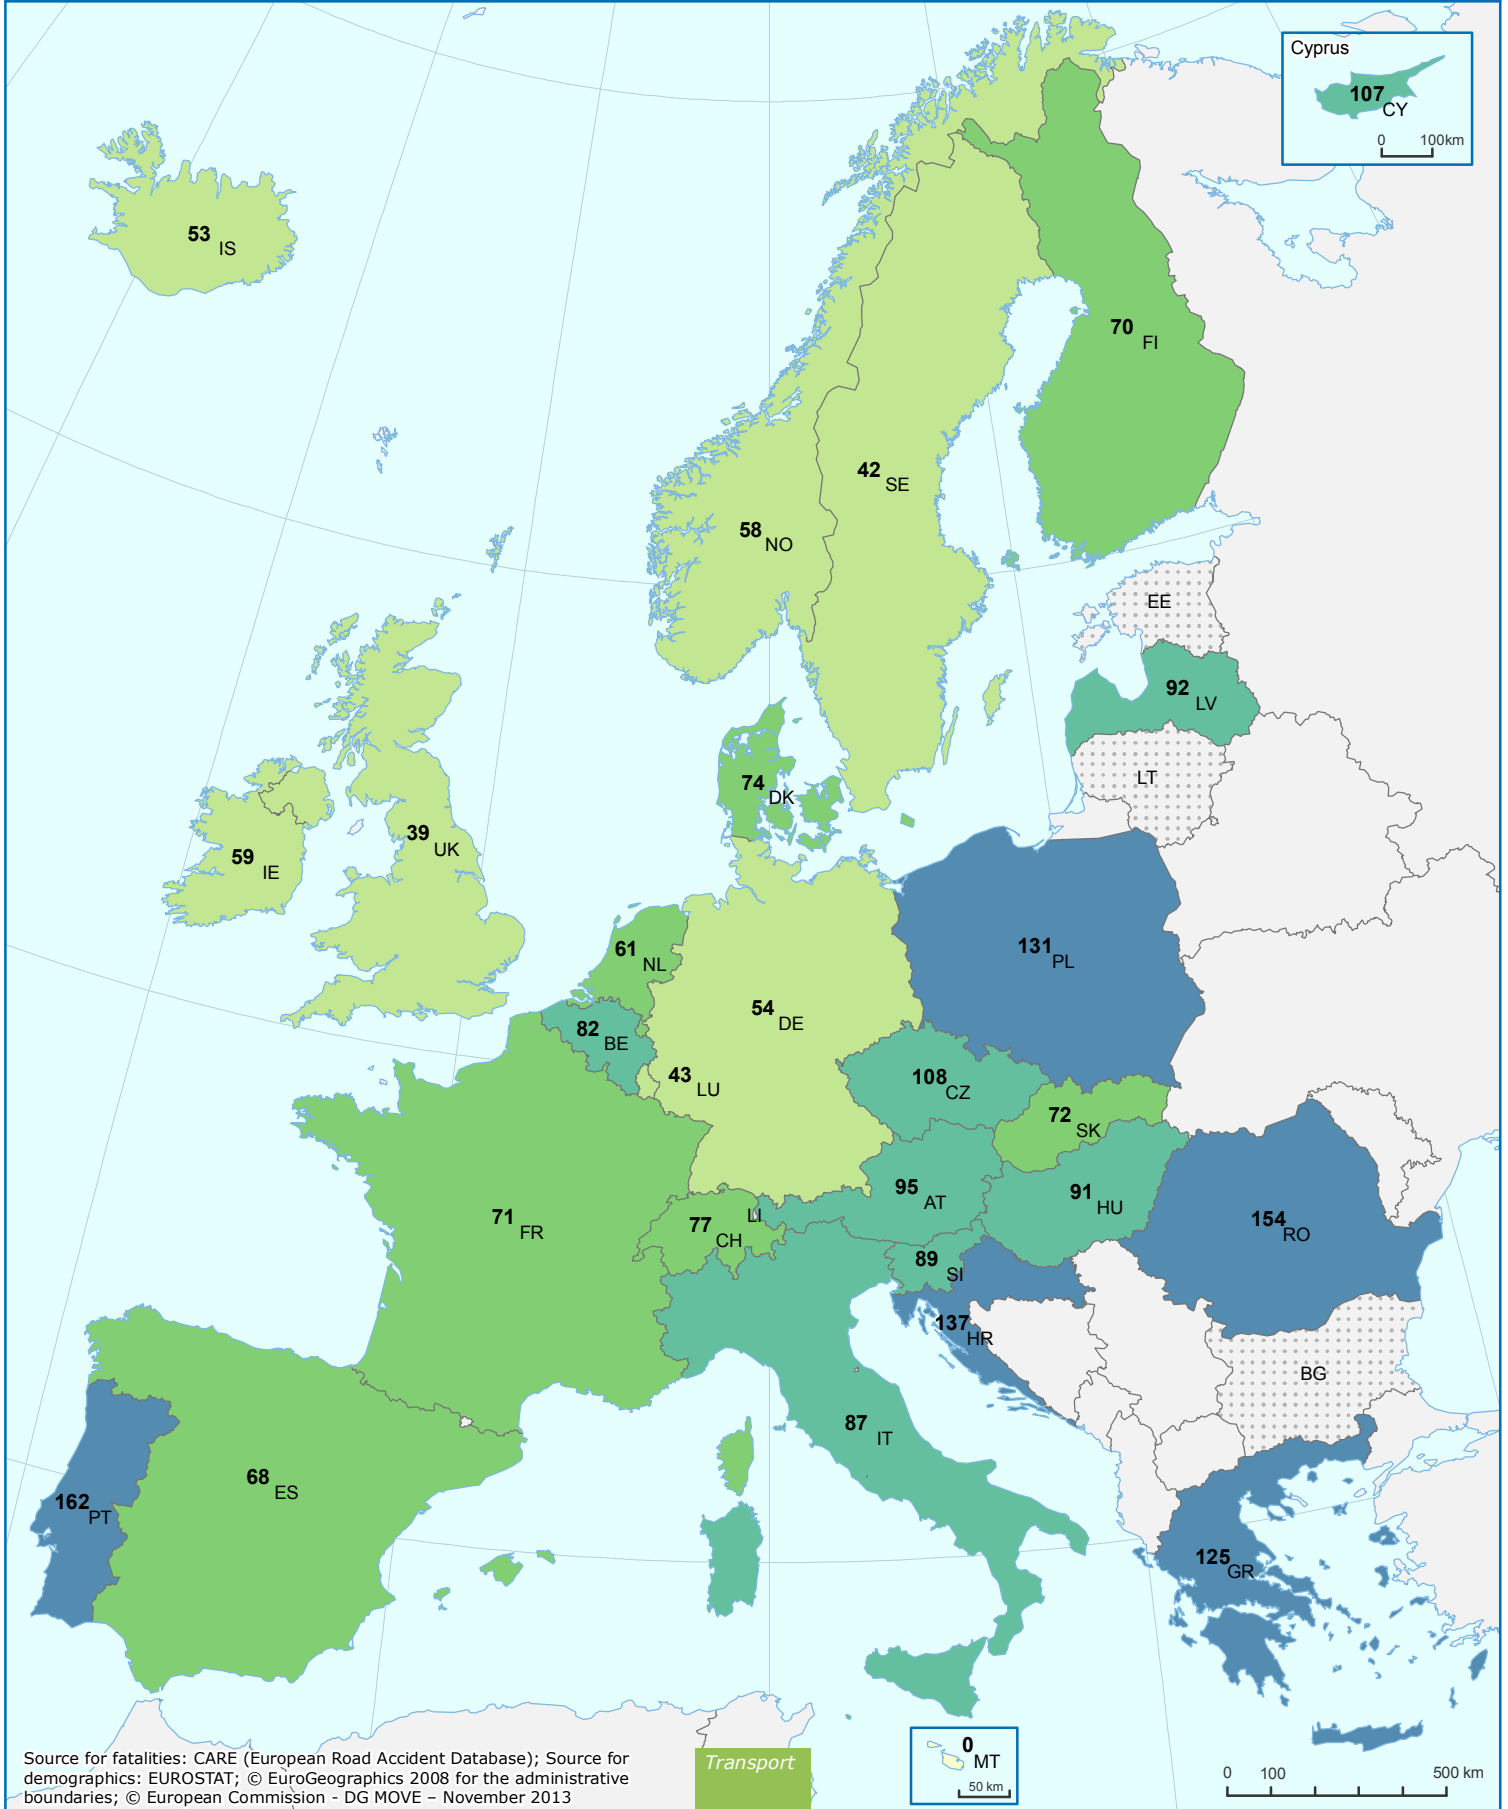

Road Deaths per Million Inhabitants 2010

The Elderly: Age >64

Source for fatalities: CARE (European Road Accident Database); Source for demographics: EUROSTAT; © EuroGeographics 2008 for the administrative boundaries; © European Commission - DG MOVE - November 2013