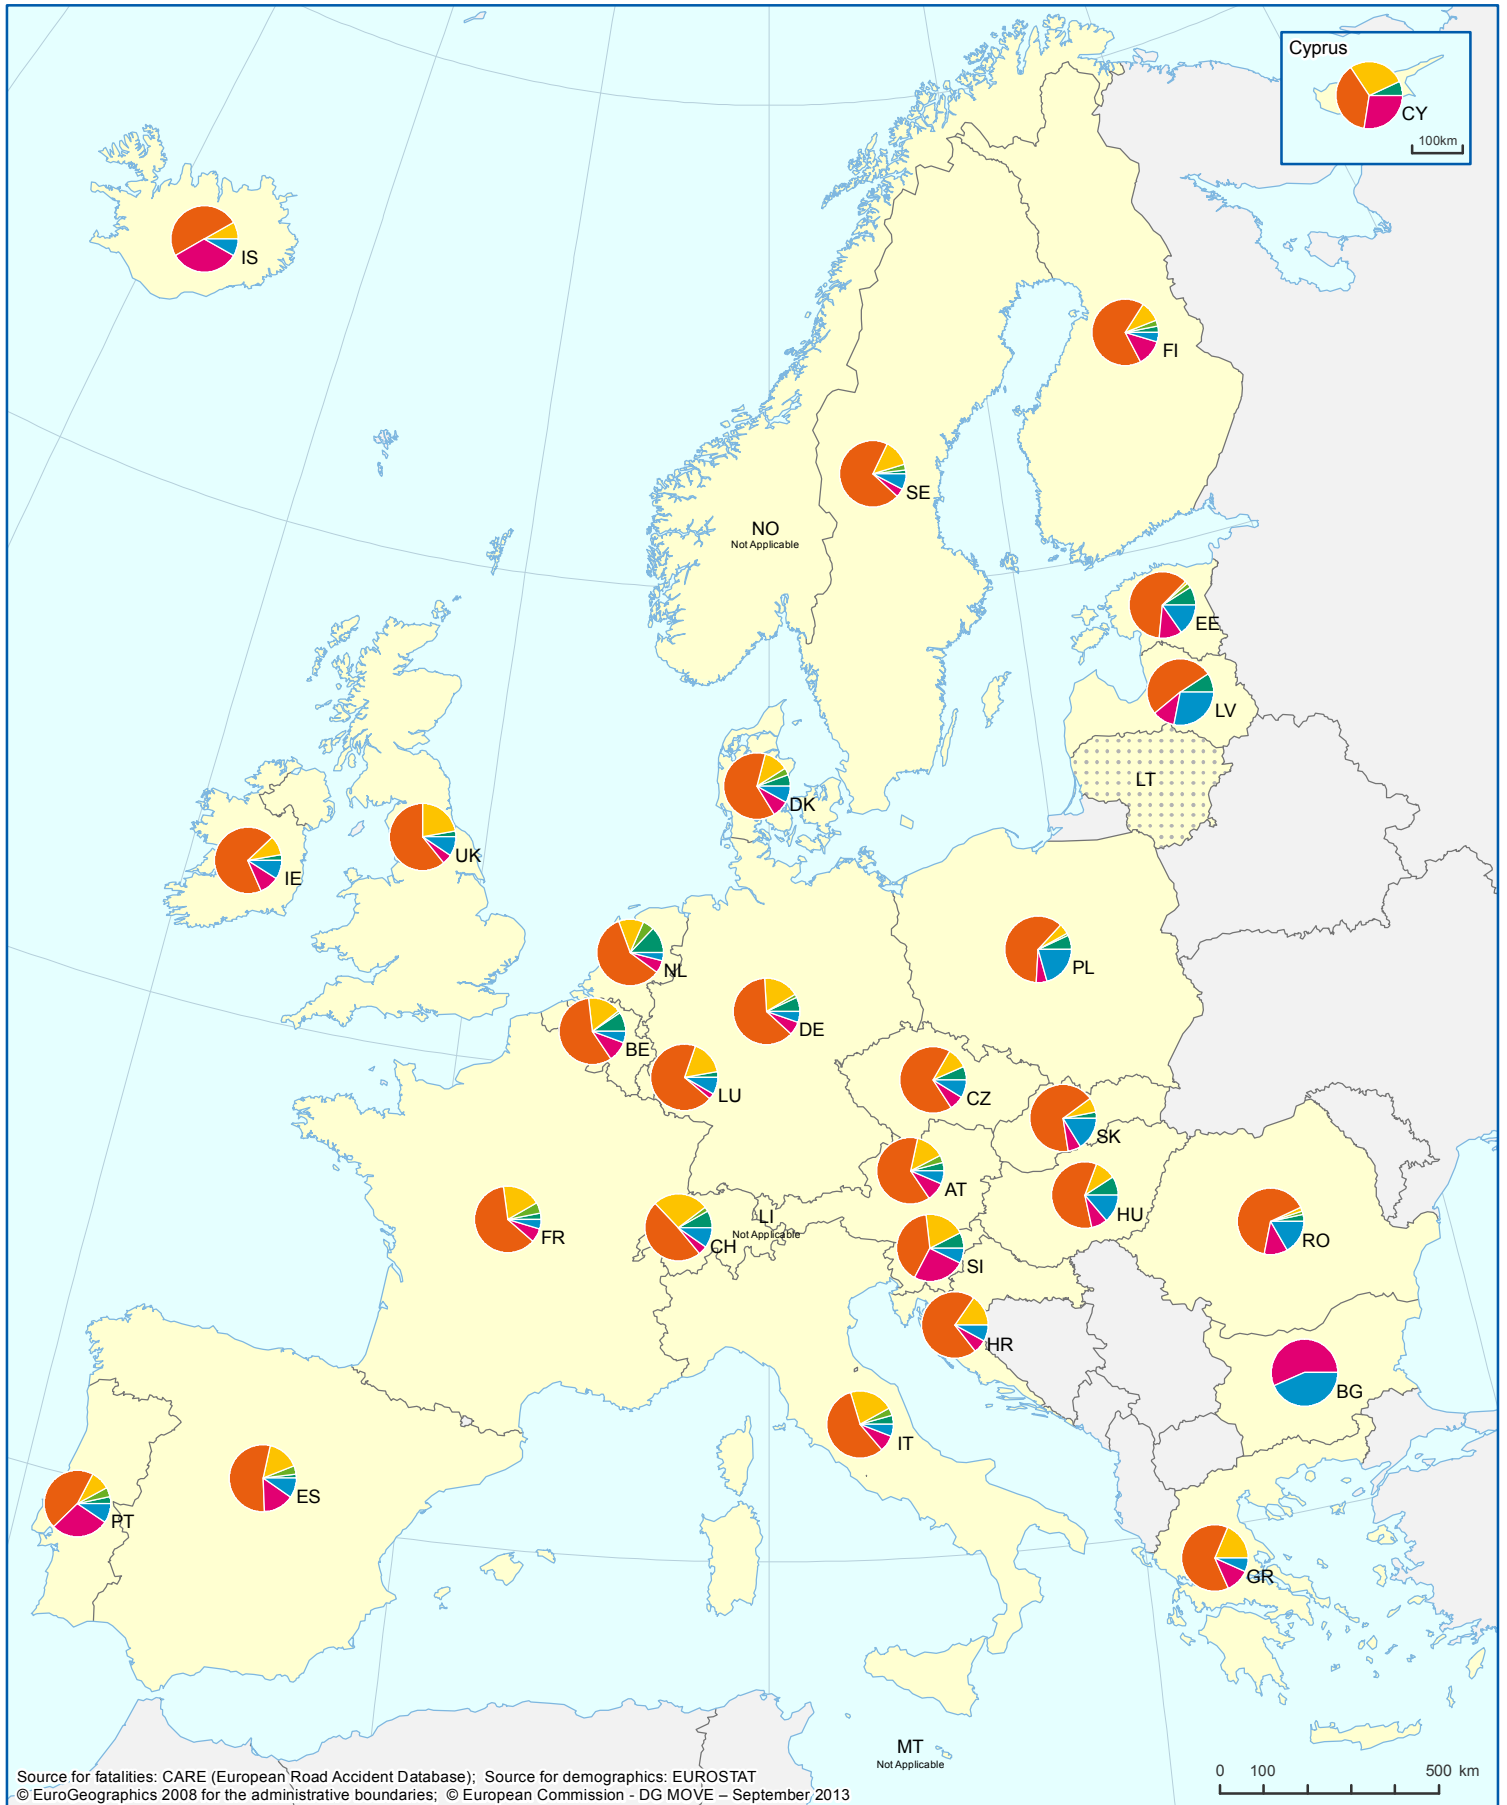

Road Deaths by Transport Mode 2009

Outside Built-Up Areas

 data not available

Source for fatalities: CARE (European Road Accident Database); Source for demographics: EUROSTAT
 © EuroGeographics 2008 for the administrative boundaries; © European Commission - DG MOVE - September 2013

0 100 500 km