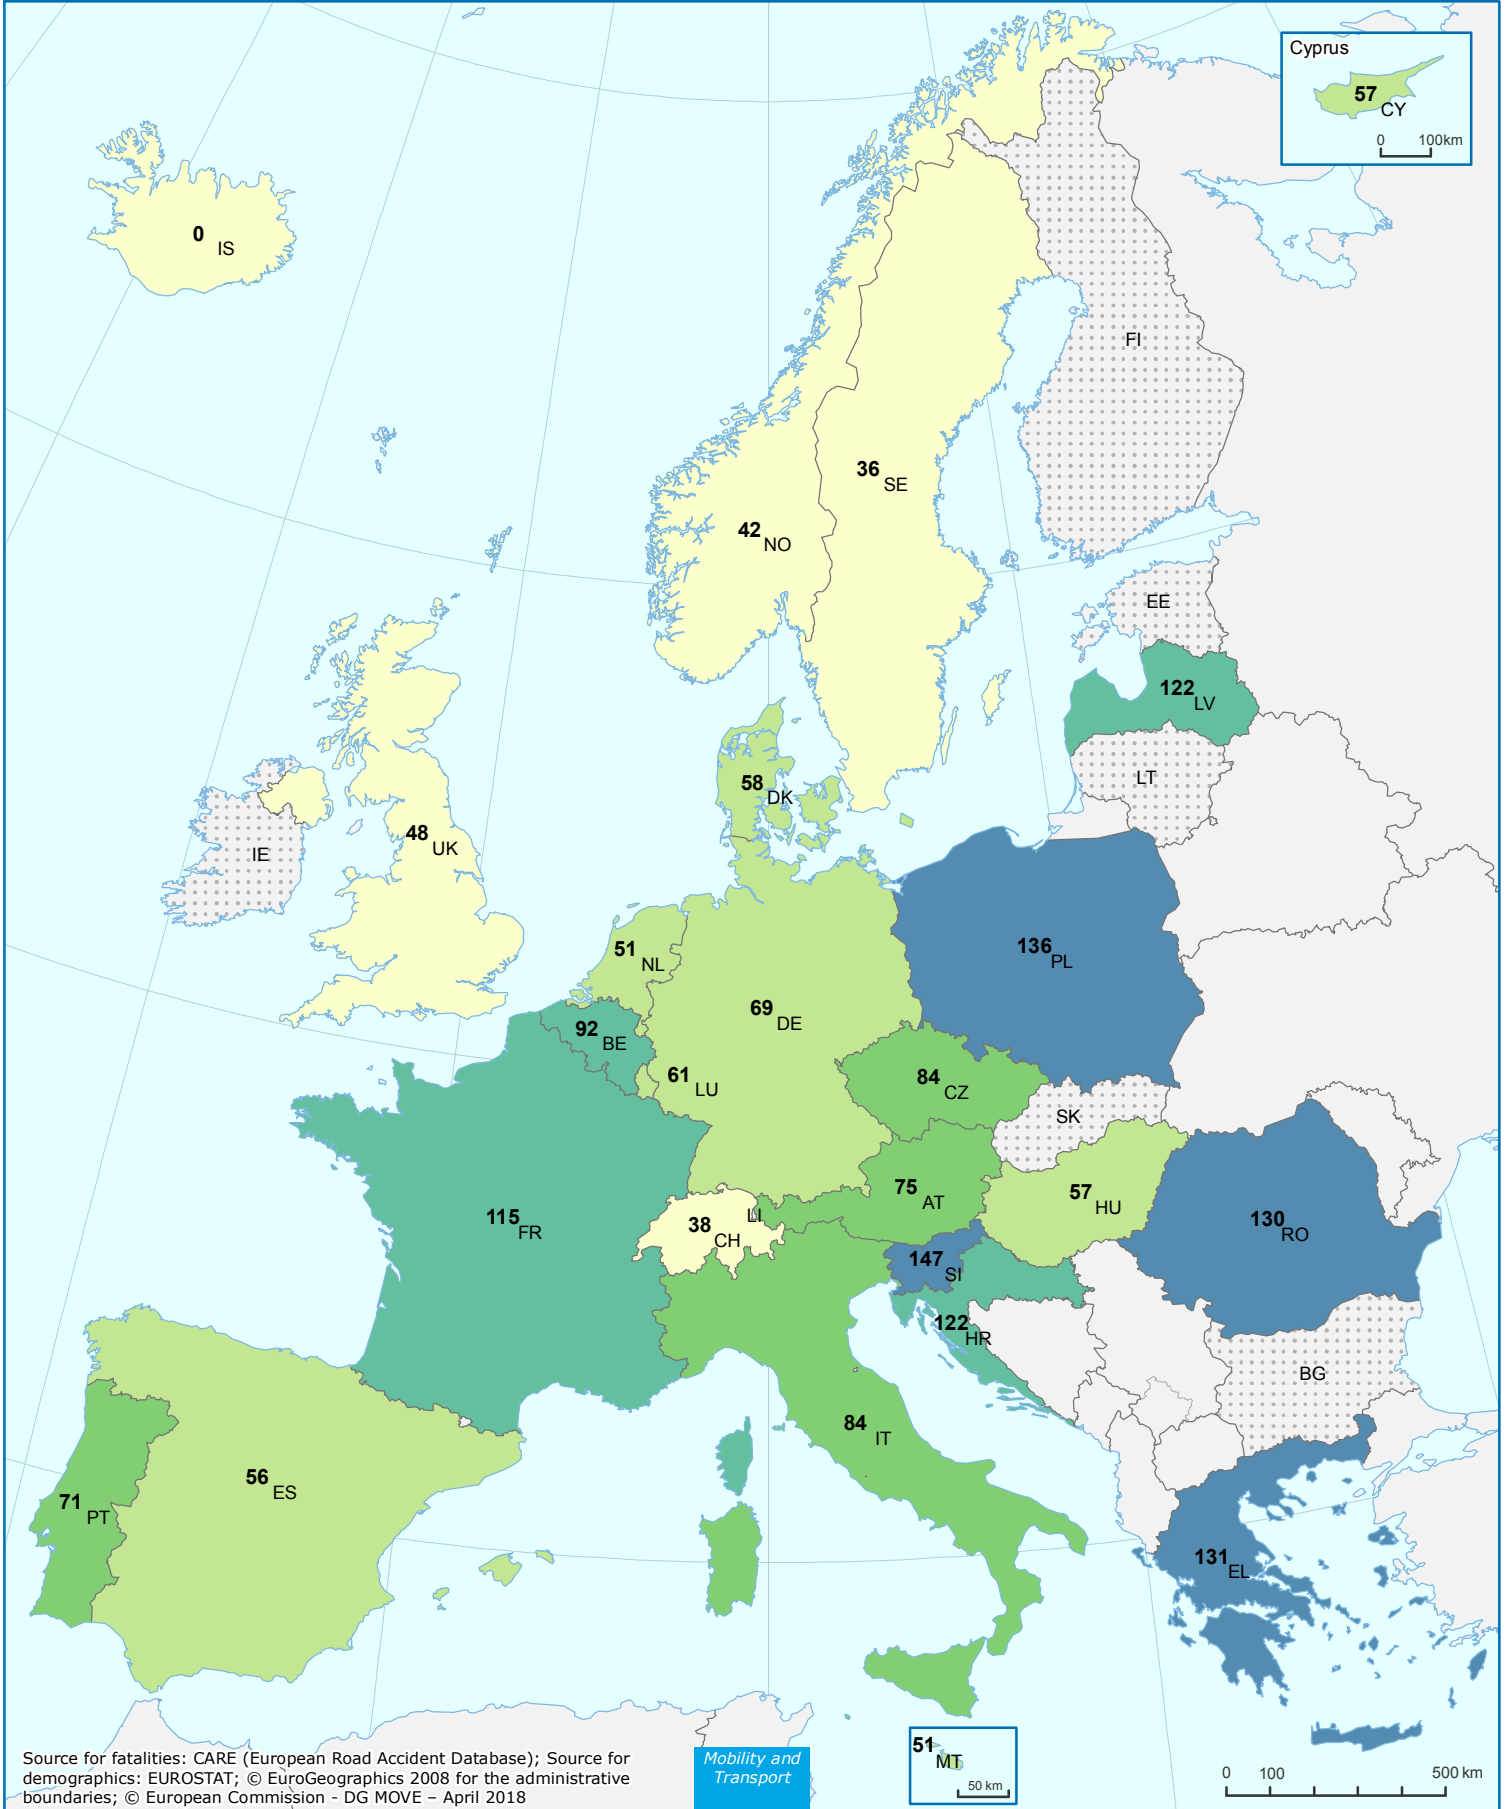

# Road Deaths per Million Inhabitants 2016

data not available

Young People: Age 18-24

Source for fatalities: CARE (European Road Accident Database); Source for demographics: EUROSTAT; © EuroGeographics 2008 for the administrative boundaries; © European Commission - DG MOVE - April 2018