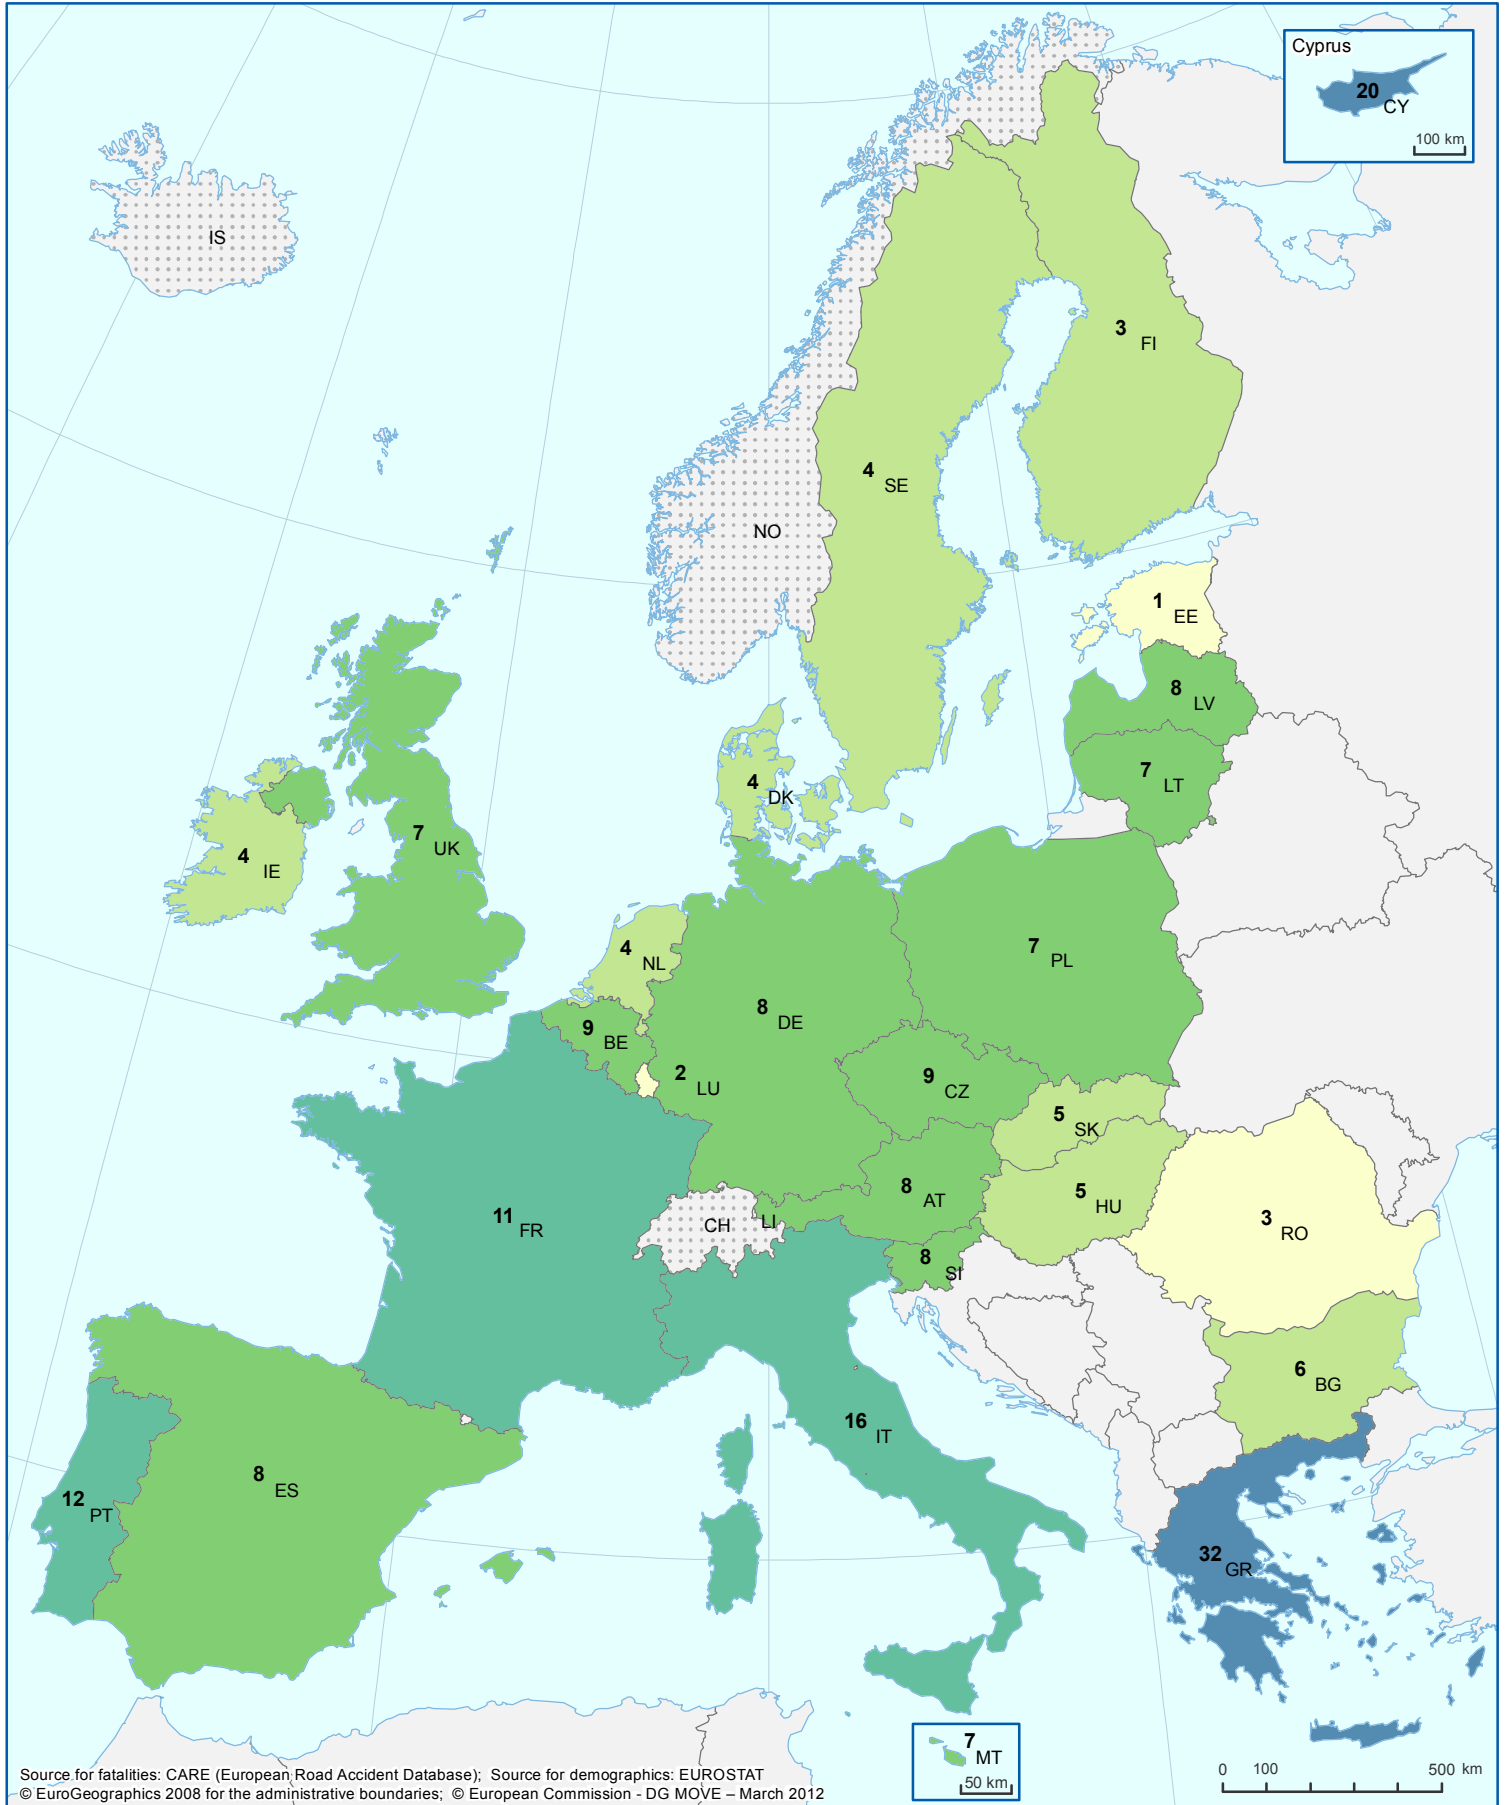

# Road Deaths per Million Inhabitants 2010

## Motocyclists

EU = 9

/ 1 000 000

data not available

Source for fatalities: CARE (European Road Accident Database); Source for demographics: EUROSTAT  
 © EuroGeographics 2008 for the administrative boundaries; © European Commission - DG MOVE - March 2012