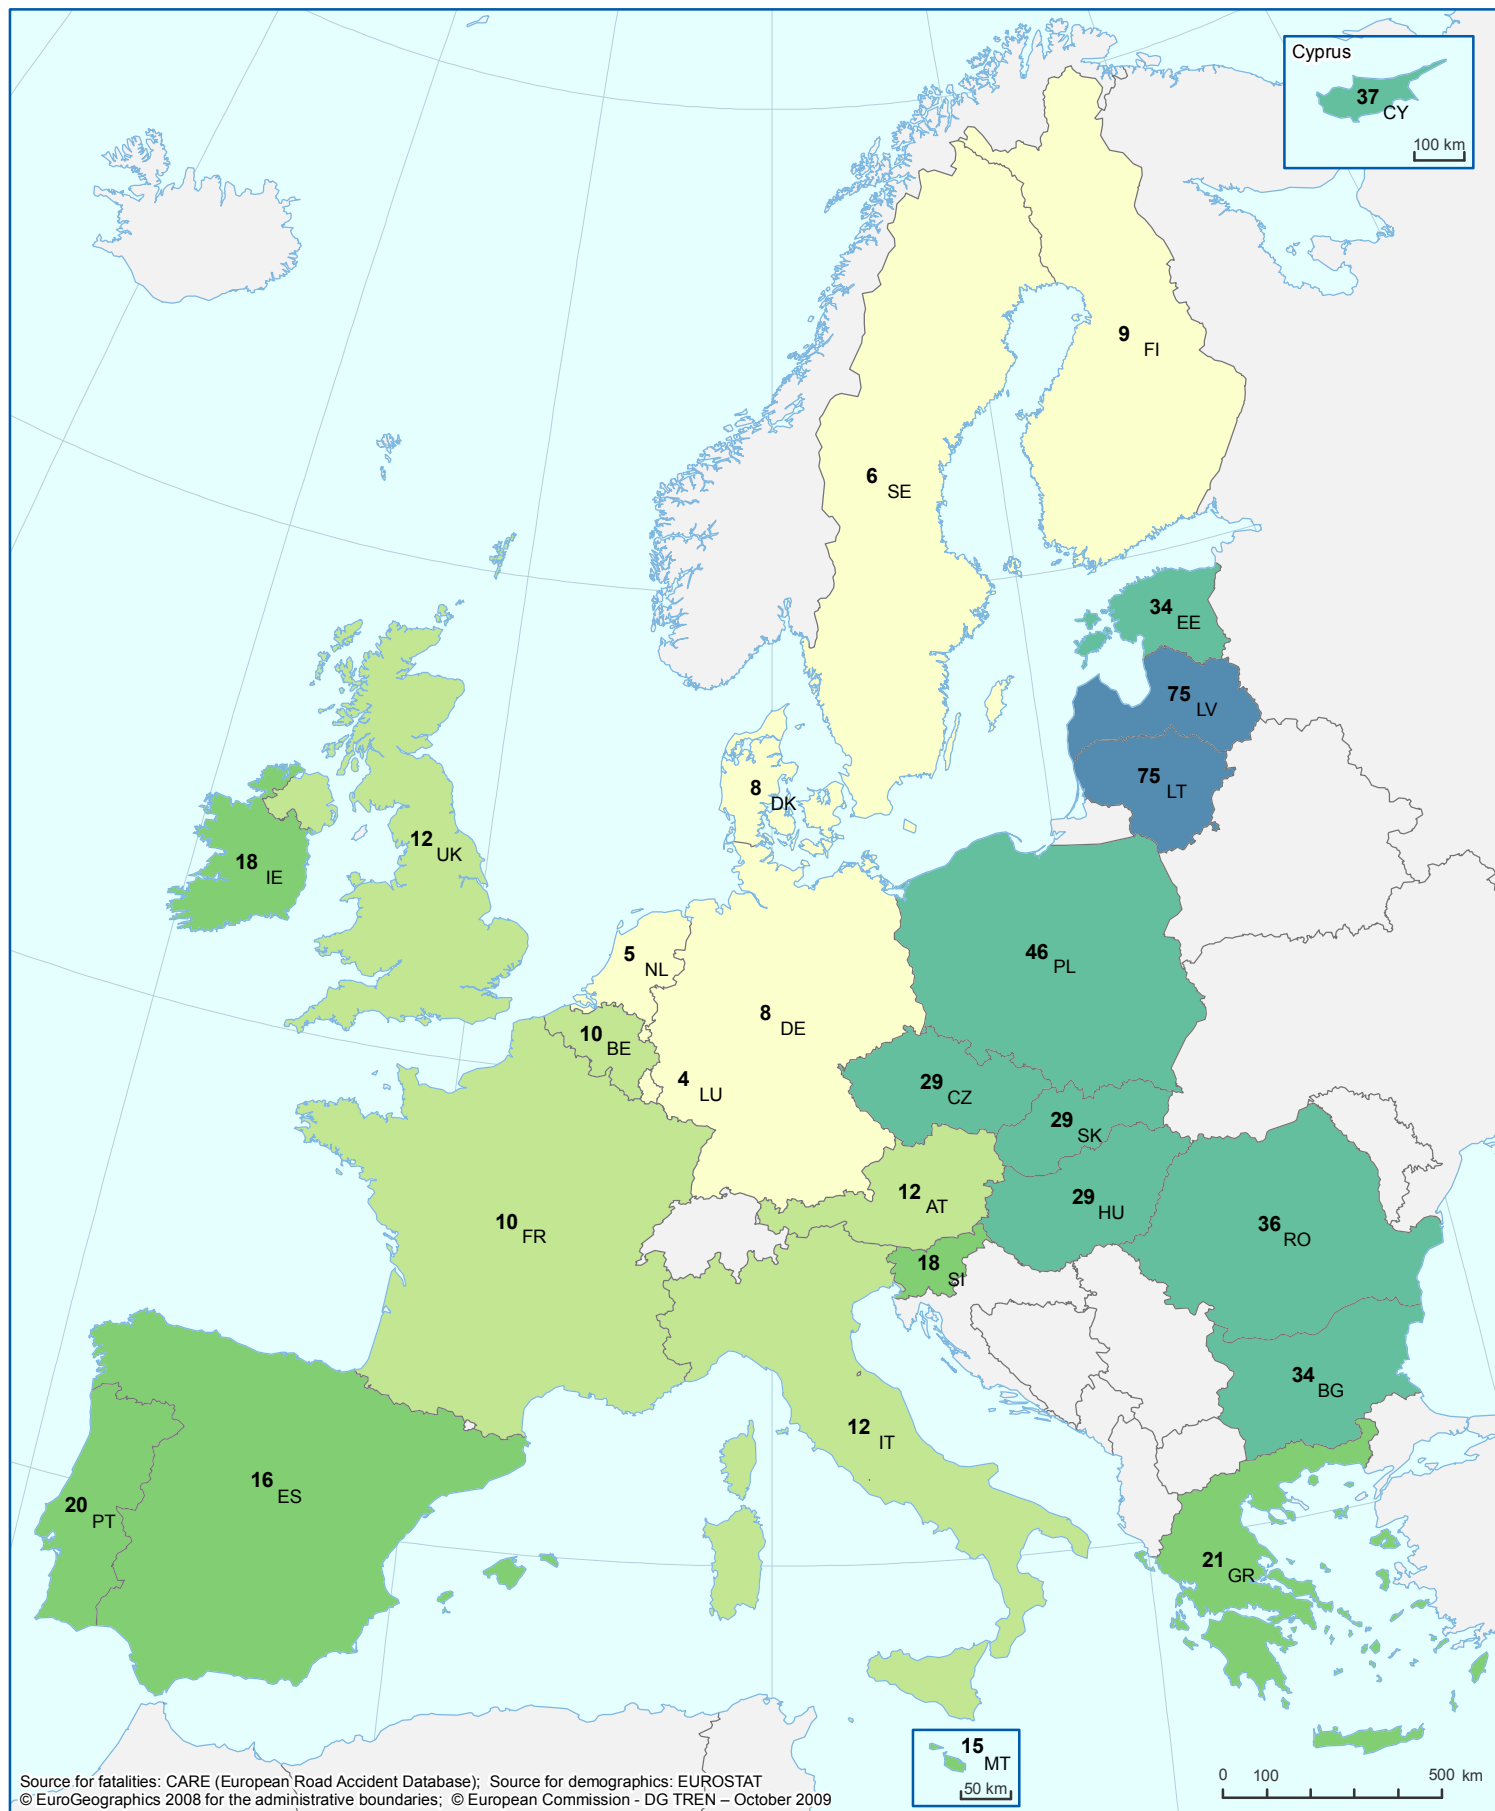

Road Deaths per Million Inhabitants 2005

Pedestrians

 / 1 000 000

Source for fatalities: CARE (European Road Accident Database); Source for demographics: EUROSTAT
© EuroGeographics 2008 for the administrative boundaries; © European Commission - DG TREN - October 2009