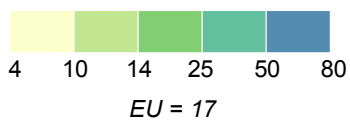

Road Deaths per Million Inhabitants 2005

Pedestrians

 / 1 000 000

Source for fatalities: CARE (European Road Accident Database); Source for demographics: EUROSTAT
© EuroGeographics 2008 for the administrative boundaries; © European Commission - DG TREN - October 2009