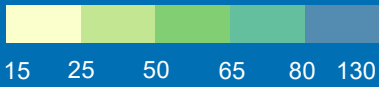

# Road Deaths per Million Inhabitants 2020

*The Elderly: Age >64*

data not available