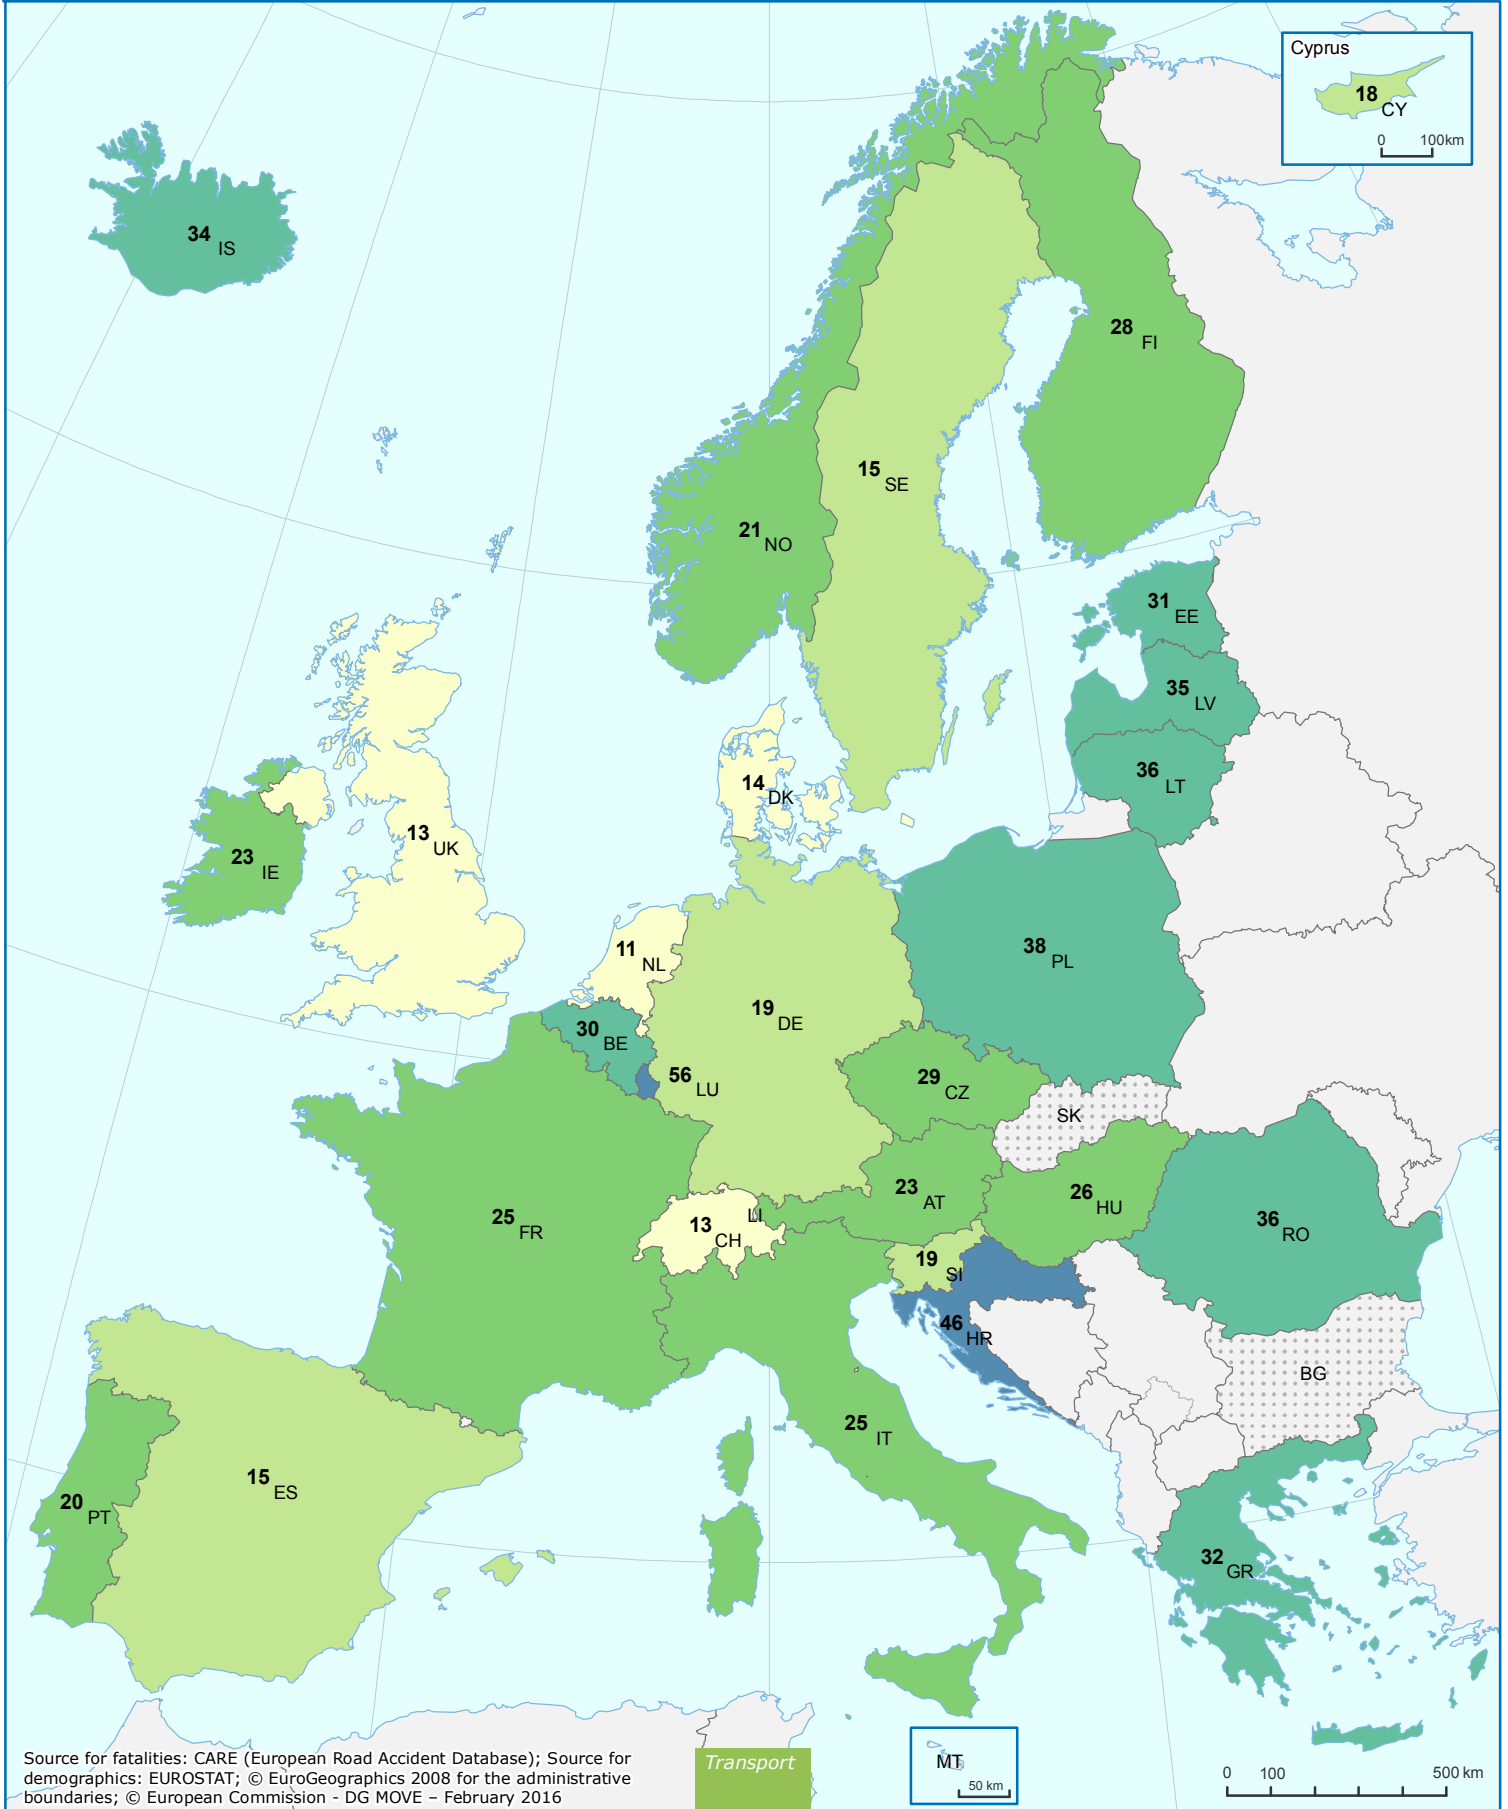

Road Deaths per Million Inhabitants 2013

data not available

Cars and Taxis

Source for fatalities: CARE (European Road Accident Database); Source for demographics: EUROSTAT; © EuroGeographics 2008 for the administrative boundaries; © European Commission - DG MOVE - February 2016