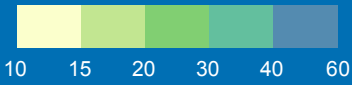

Road Deaths per Million Inhabitants 2013

data not available

Cars and Taxis

Source for fatalities: CARE (European Road Accident Database); Source for demographics: EUROSTAT; © EuroGeographics 2008 for the administrative boundaries; © European Commission - DG MOVE - February 2016