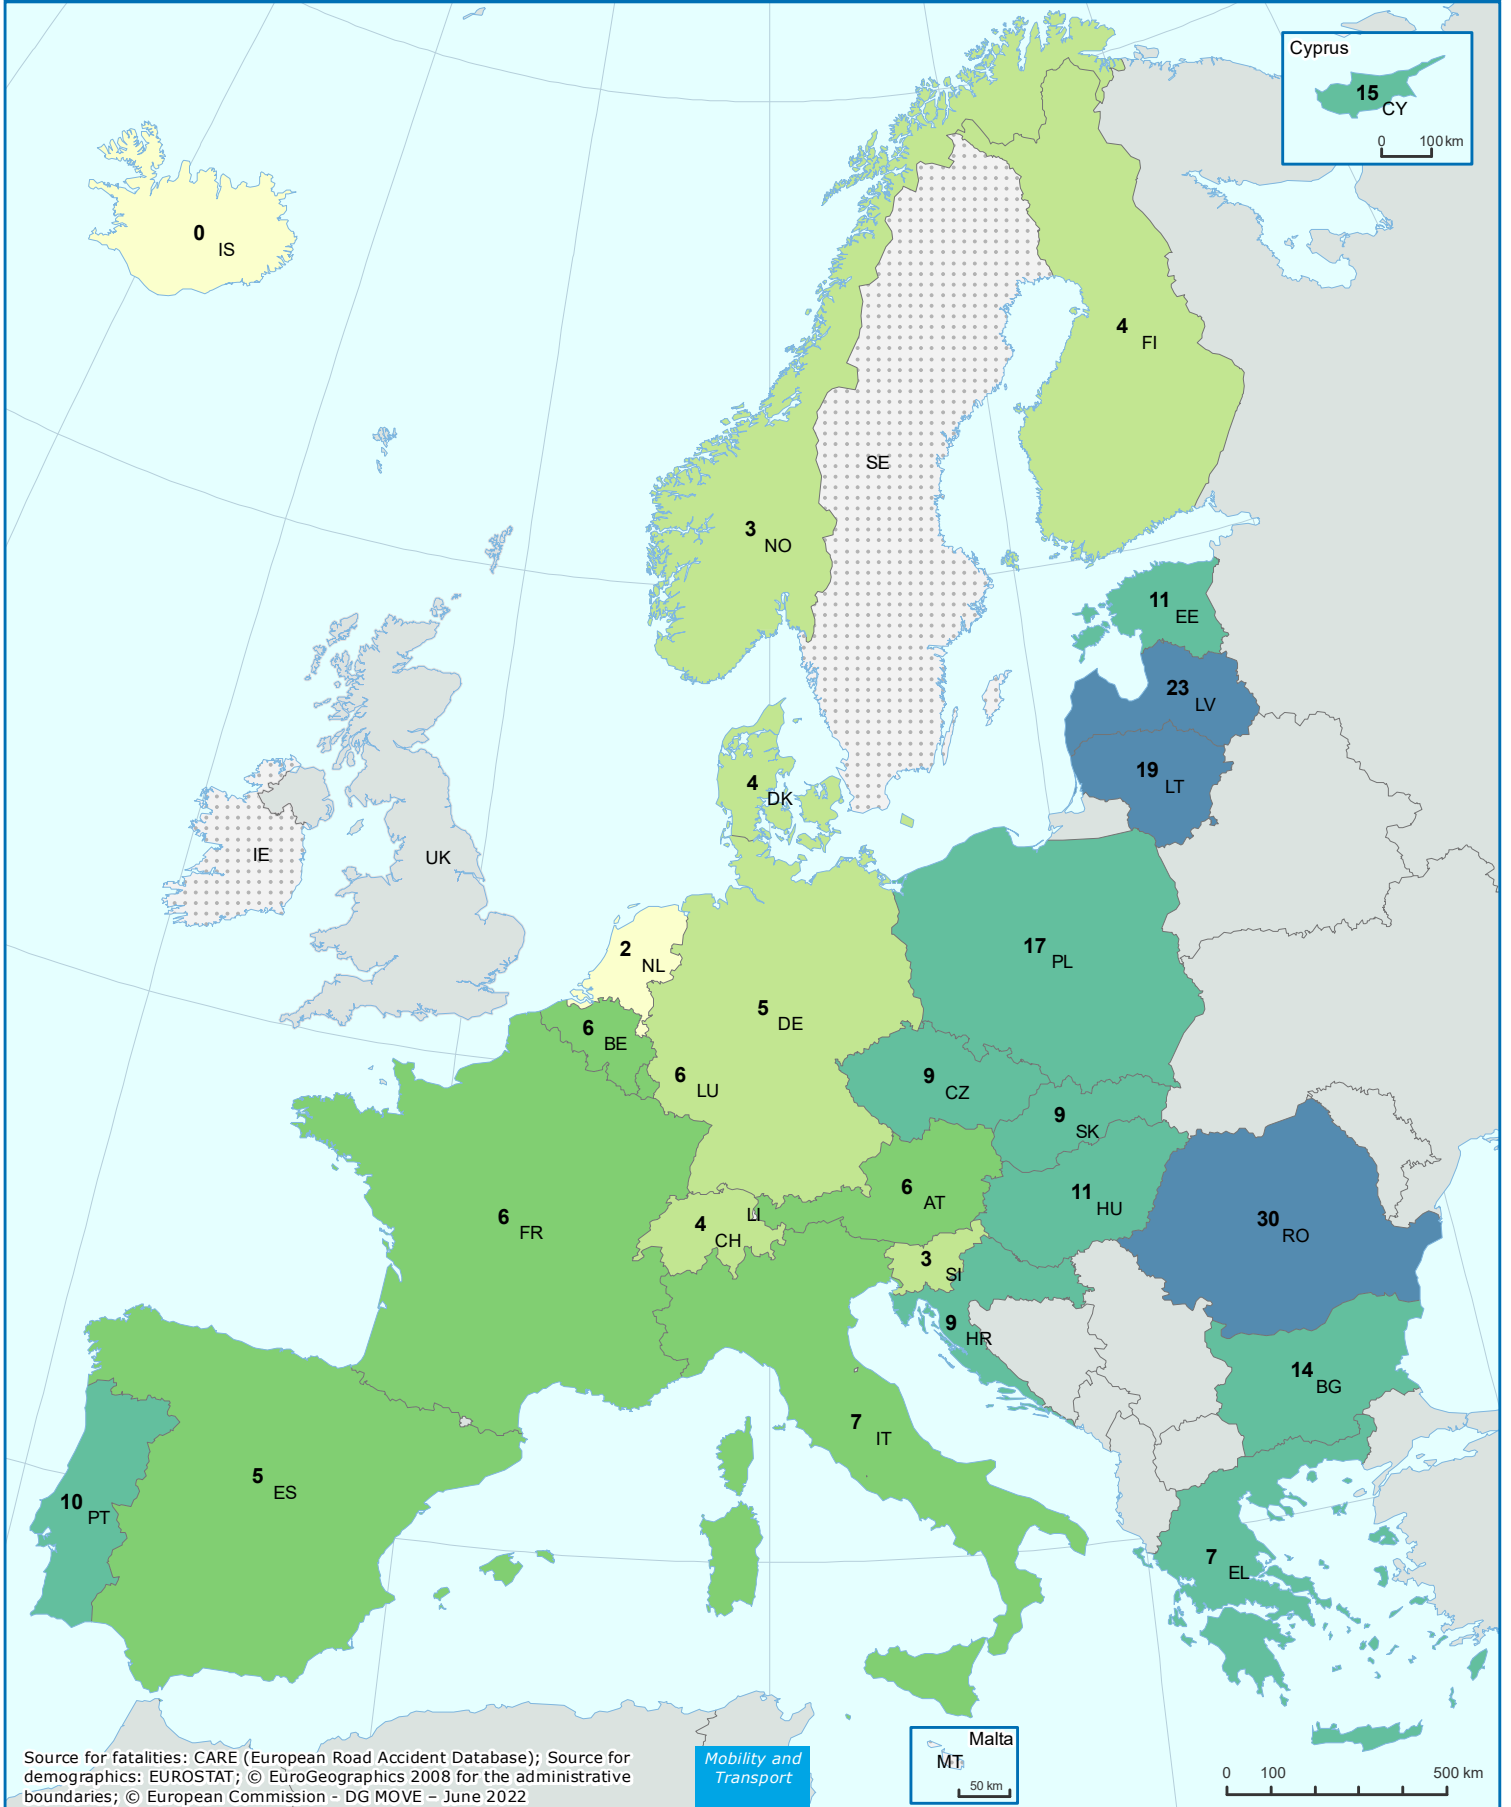

# Road Deaths per Million Inhabitants 2020

## Pedestrians

data not available

Source for fatalities: CARE (European Road Accident Database); Source for demographics: EUROSTAT; © EuroGeographics 2008 for the administrative boundaries; © European Commission - DG MOVE - June 2022