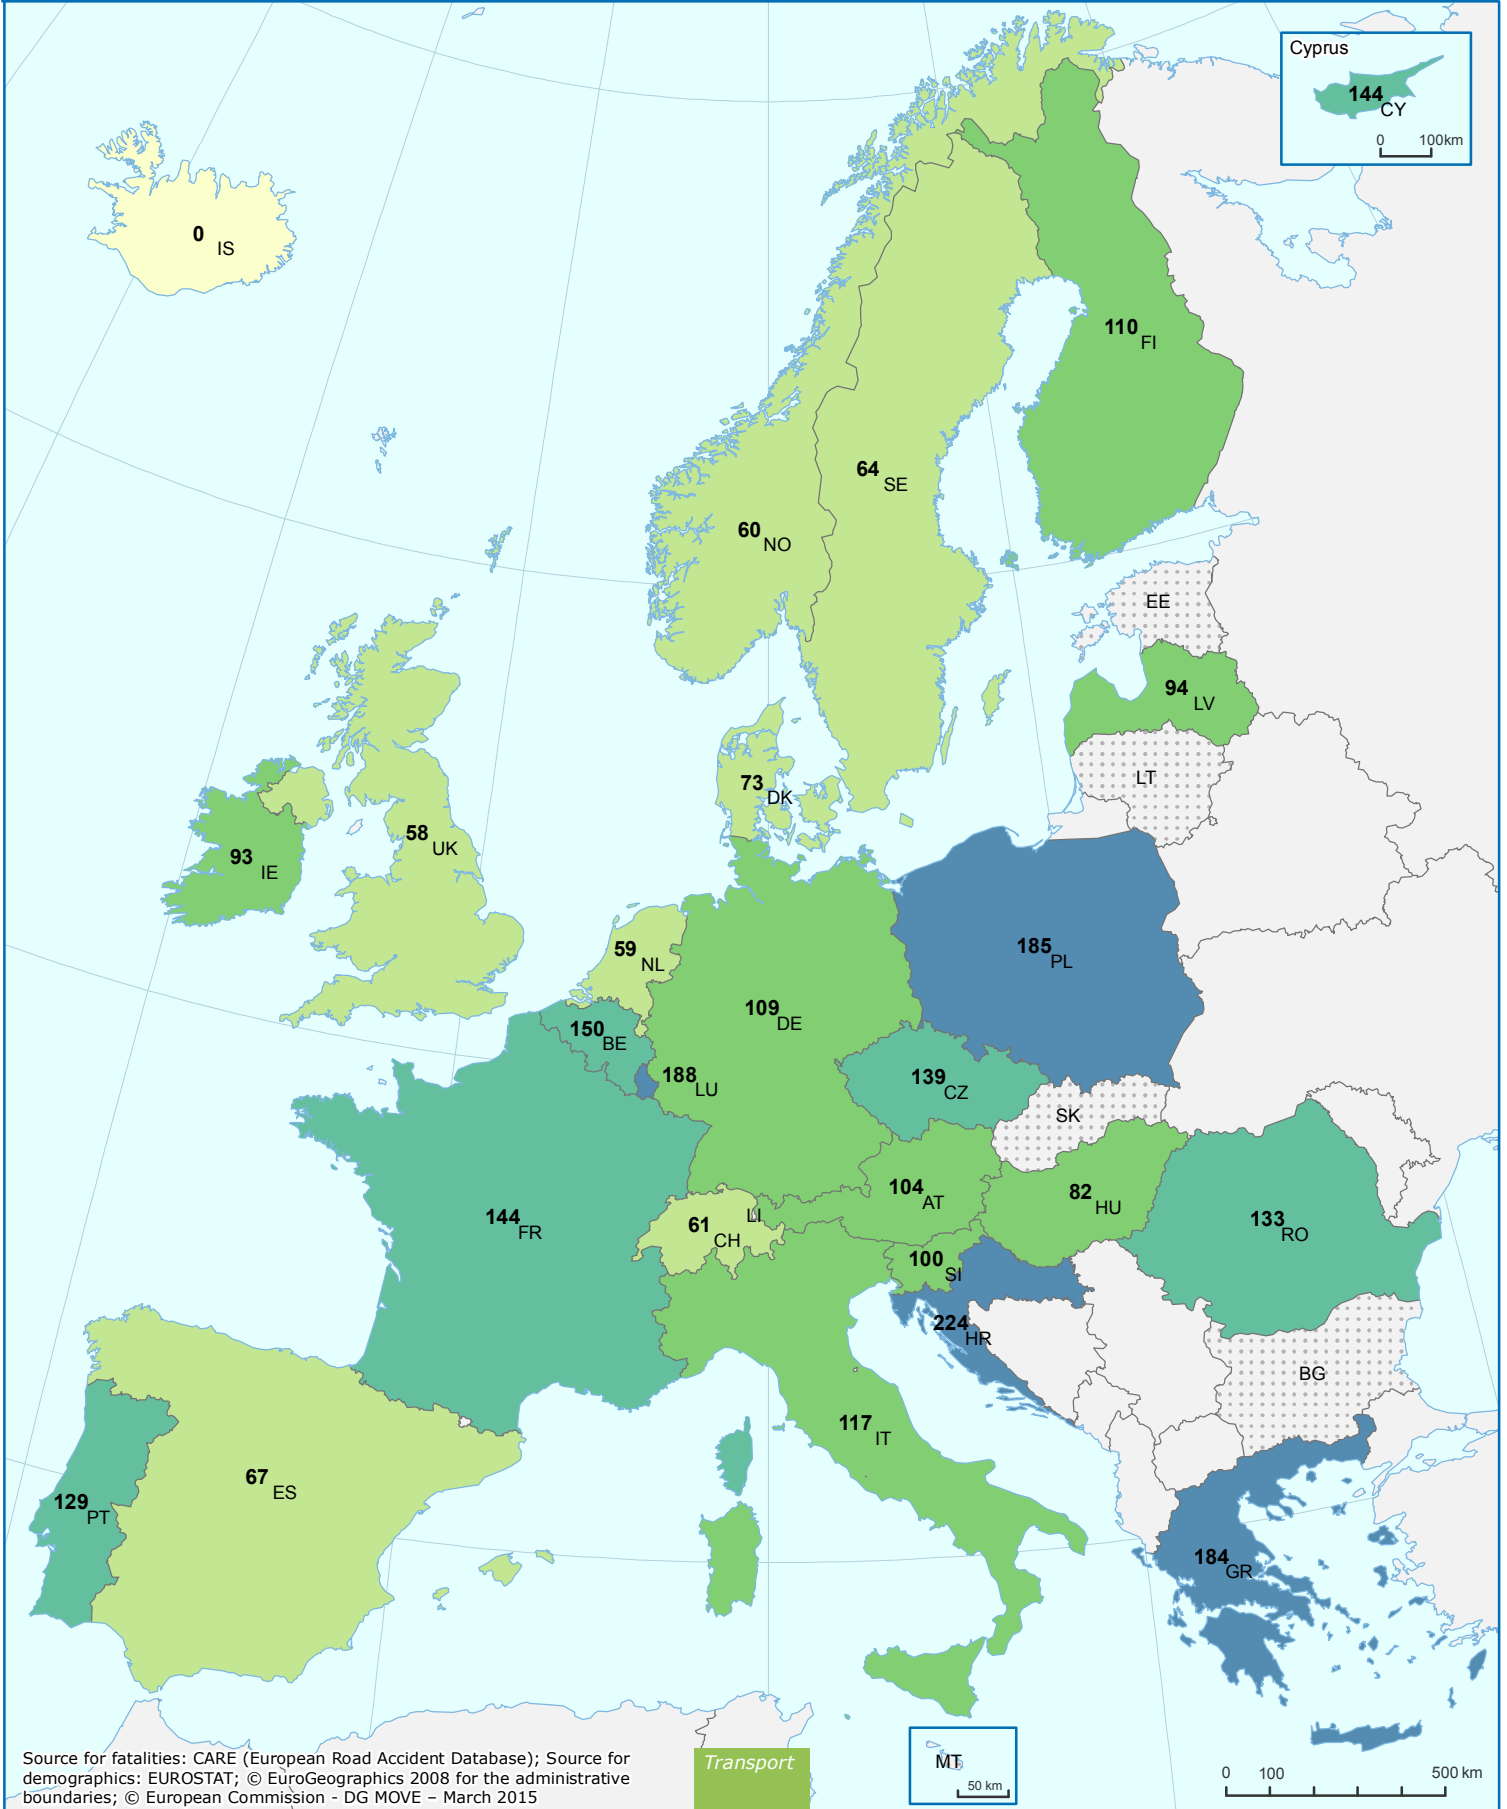

Road Deaths per Million Inhabitants 2011

Youngsters: Age 18-24

data not available

Source for fatalities: CARE (European Road Accident Database); Source for demographics: EUROSTAT; © EuroGeographics 2008 for the administrative boundaries; © European Commission - DG MOVE - March 2015