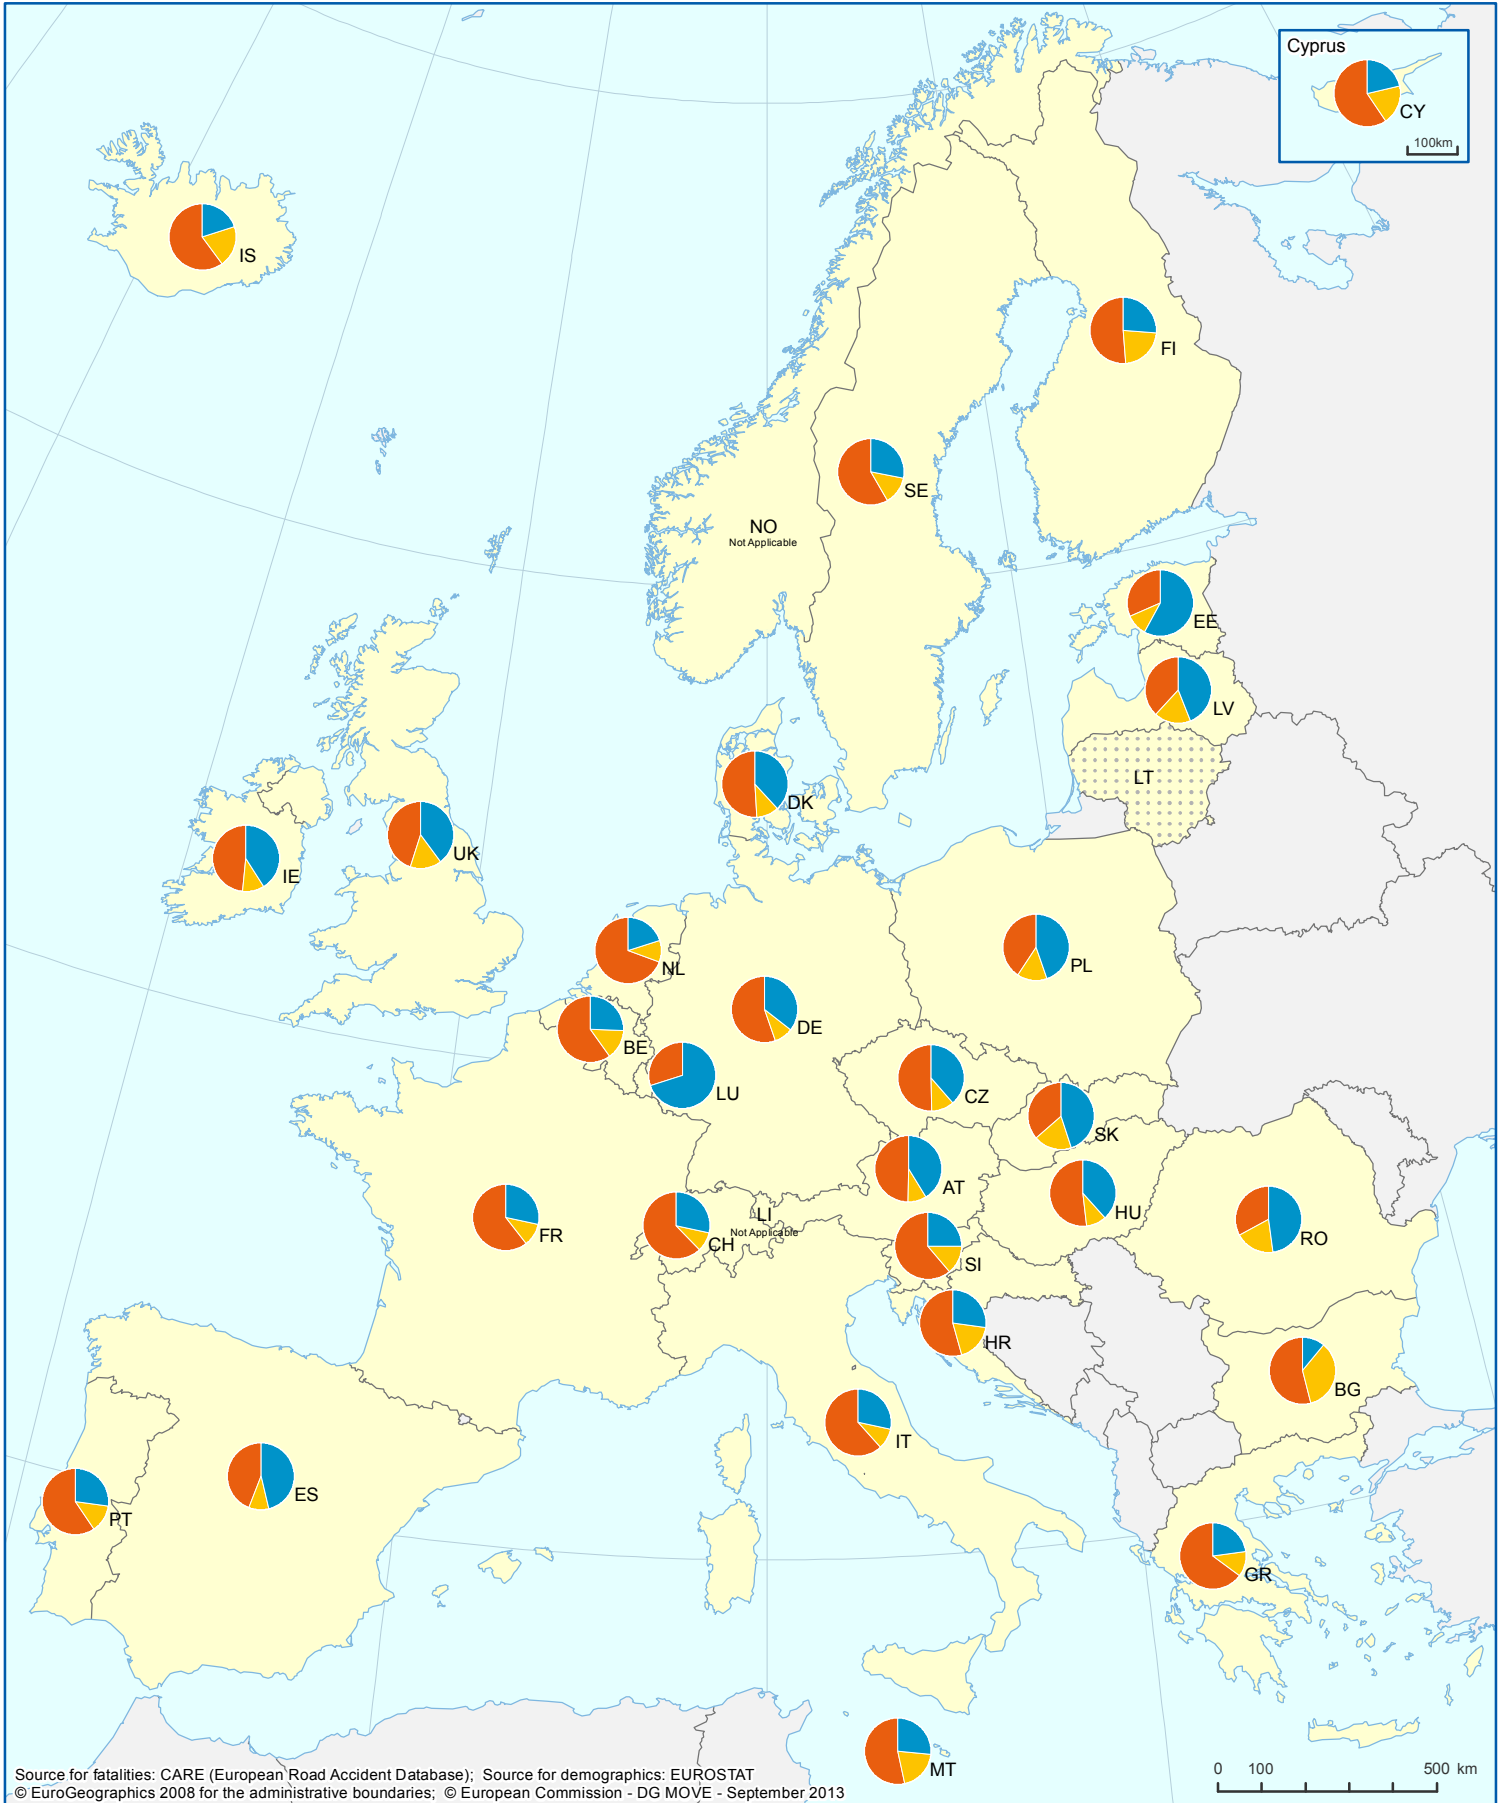

Road Deaths by User Type 2009

Inside Built-Up Areas

European Commission

data not available

Source for fatalities: CARE (European Road Accident Database); Source for demographics: EUROSTAT
 © EuroGeographics 2008 for the administrative boundaries; © European Commission - DG MOVE - September 2013