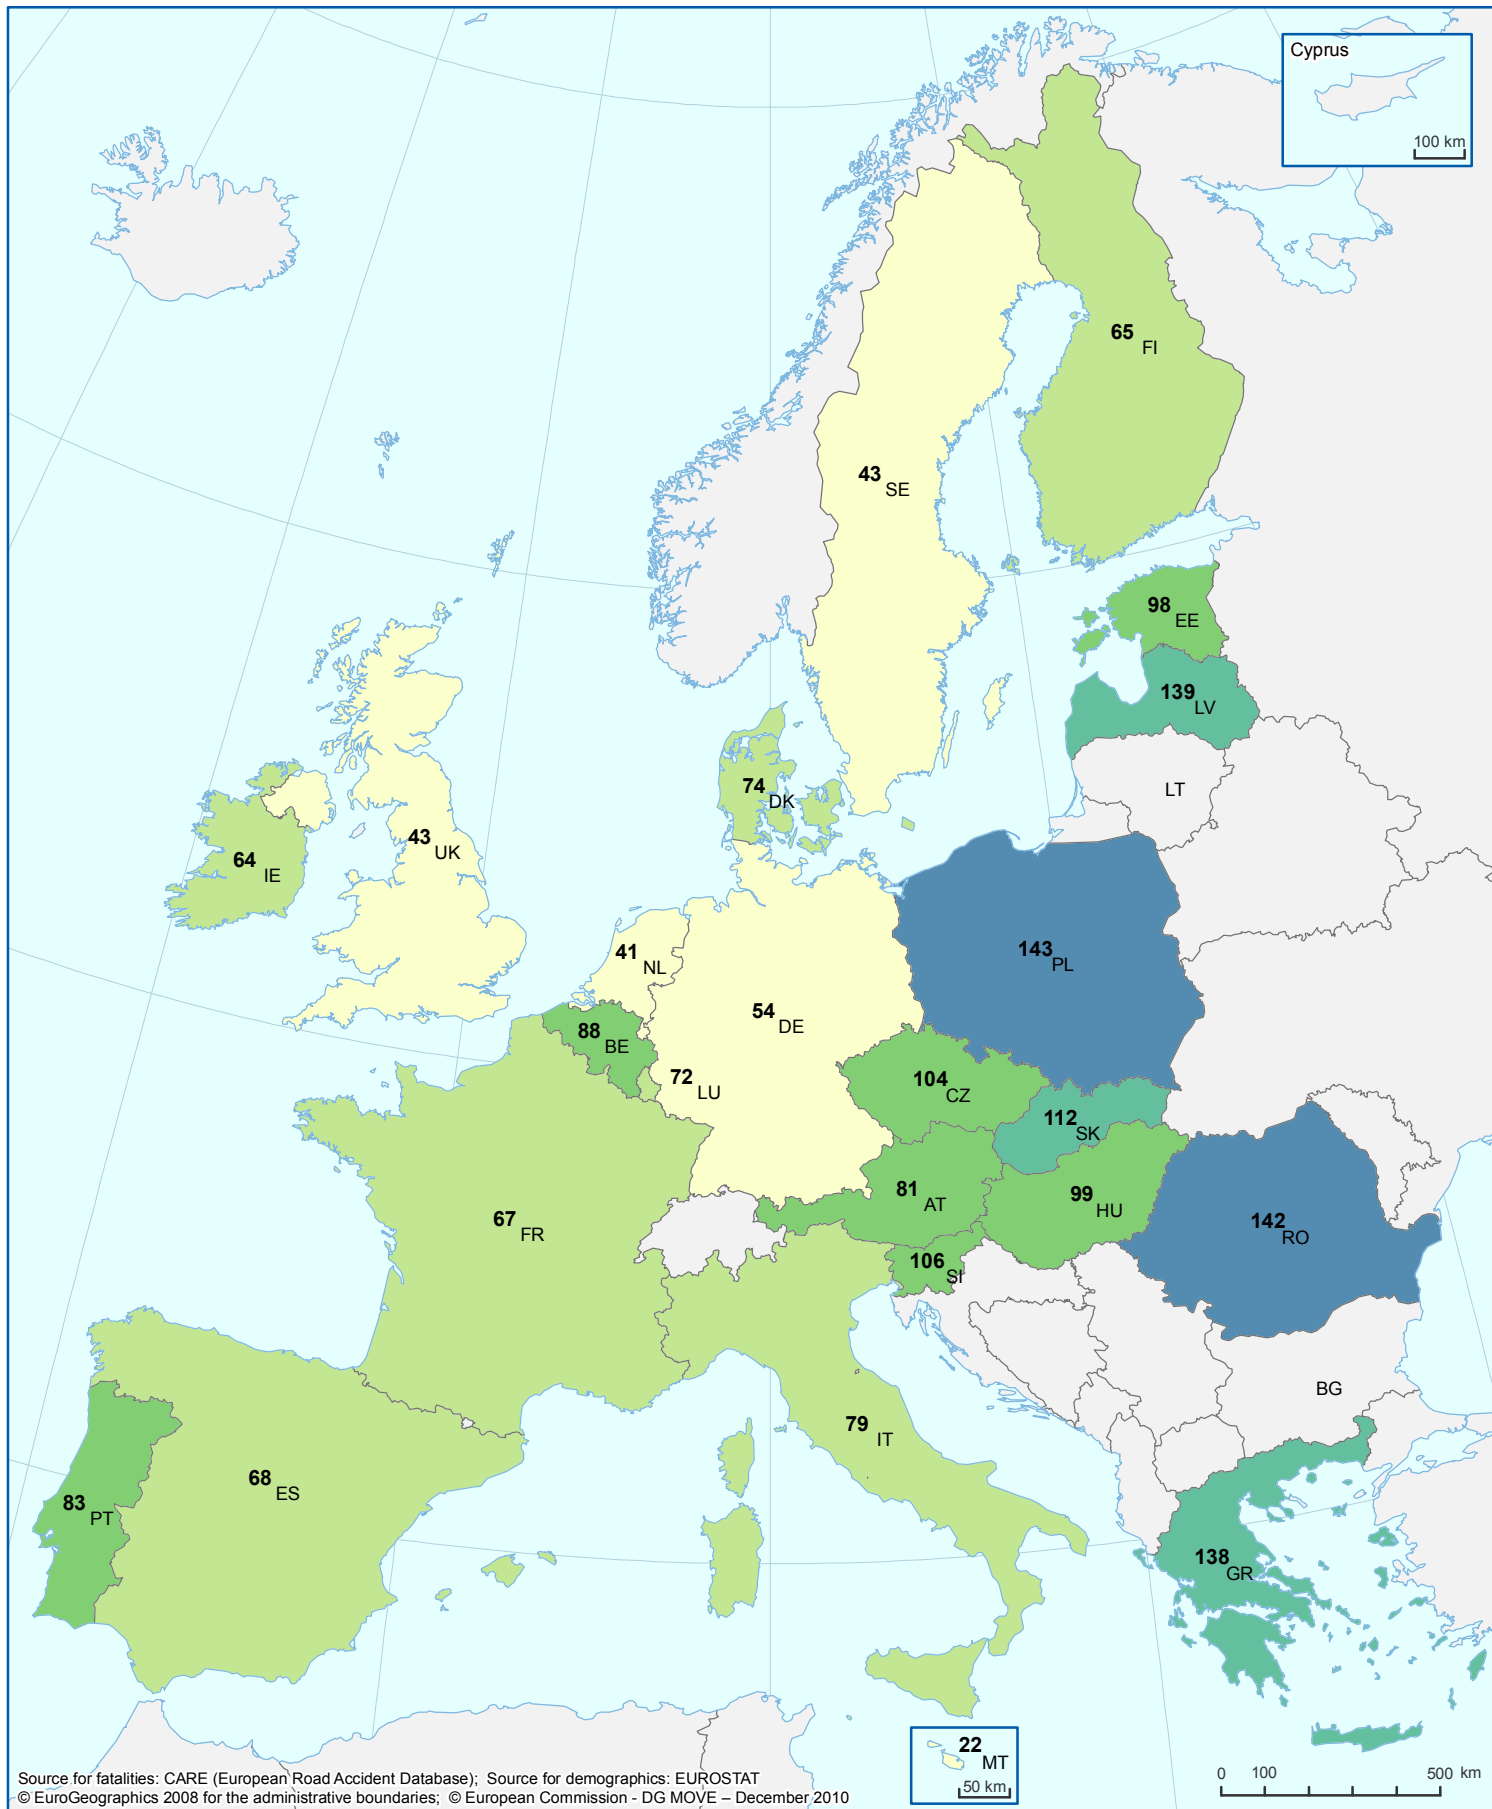

 / 1 000 000

Road Deaths per Million Inhabitants 2008

Directorate-General
for Mobility
and Transport

Source for fatalities: CARE (European Road Accident Database); Source for demographics: EUROSTAT
© EuroGeographics 2008 for the administrative boundaries; © European Commission - DG MOVE - December 2010

0 100 500 km