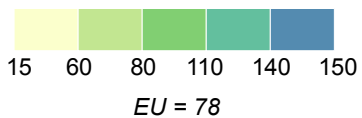

 / 1 000 000

Road Deaths per Million Inhabitants 2008

Directorate-General
for Mobility
and Transport

Source for fatalities: CARE (European Road Accident Database); Source for demographics: EUROSTAT
© EuroGeographics 2008 for the administrative boundaries; © European Commission - DG MOVE - December 2010