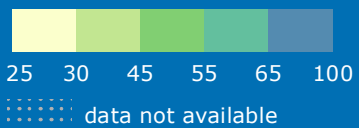

Road Deaths per Million Inhabitants 2016

Source for fatalities: CARE (European Road Accident Database); Source for demographics: EUROSTAT; © EuroGeographics 2008 for the administrative boundaries; © European Commission - DG MOVE - April 2018