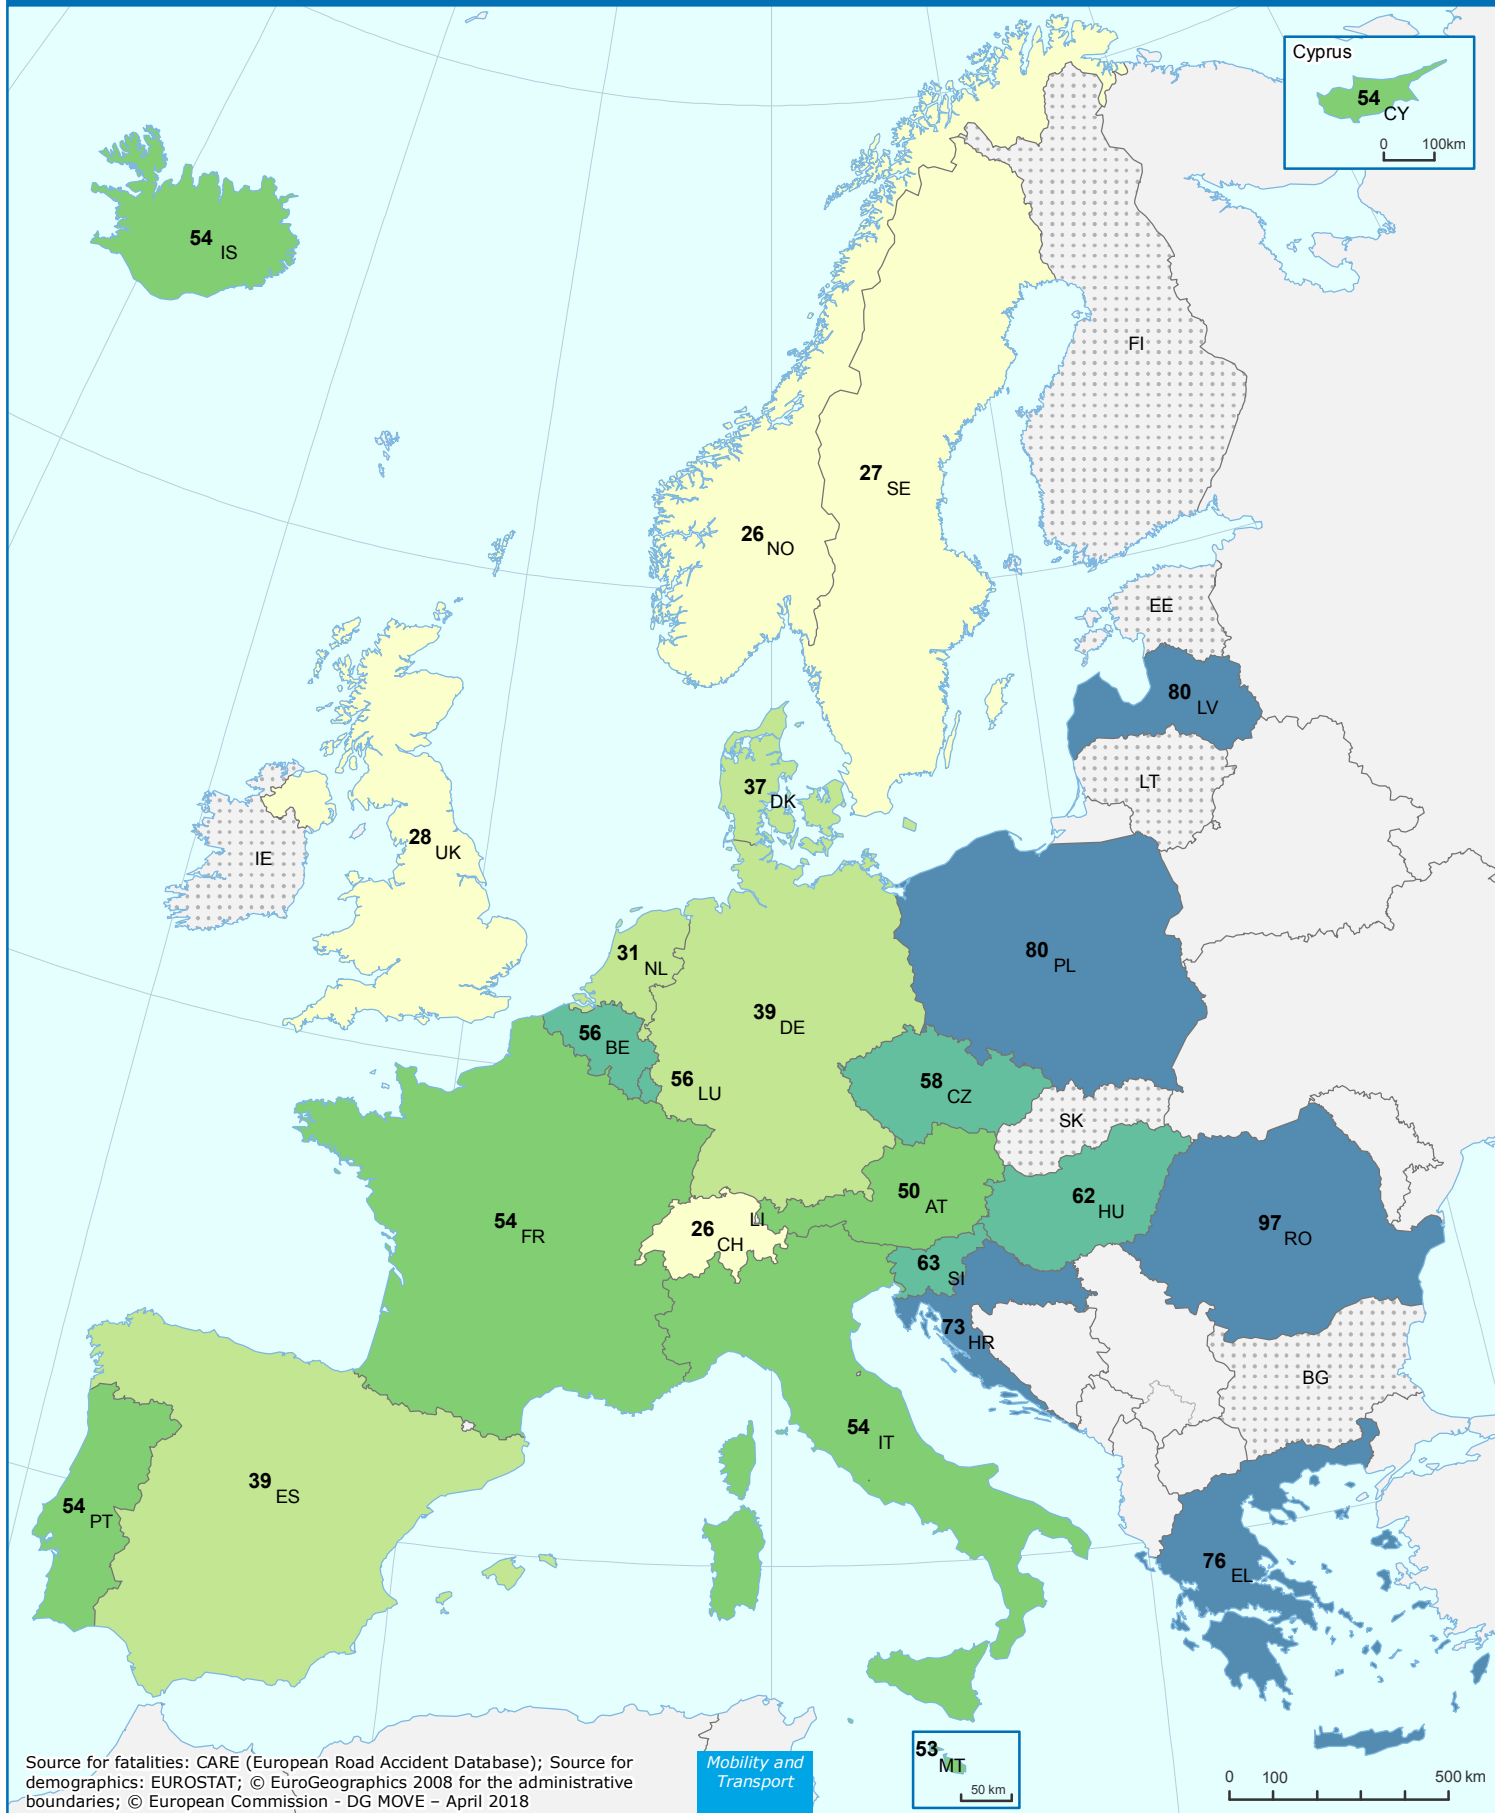

Road Deaths per Million Inhabitants 2016

Source for fatalities: CARE (European Road Accident Database); Source for demographics: EUROSTAT; © EuroGeographics 2008 for the administrative boundaries; © European Commission - DG MOVE - April 2018