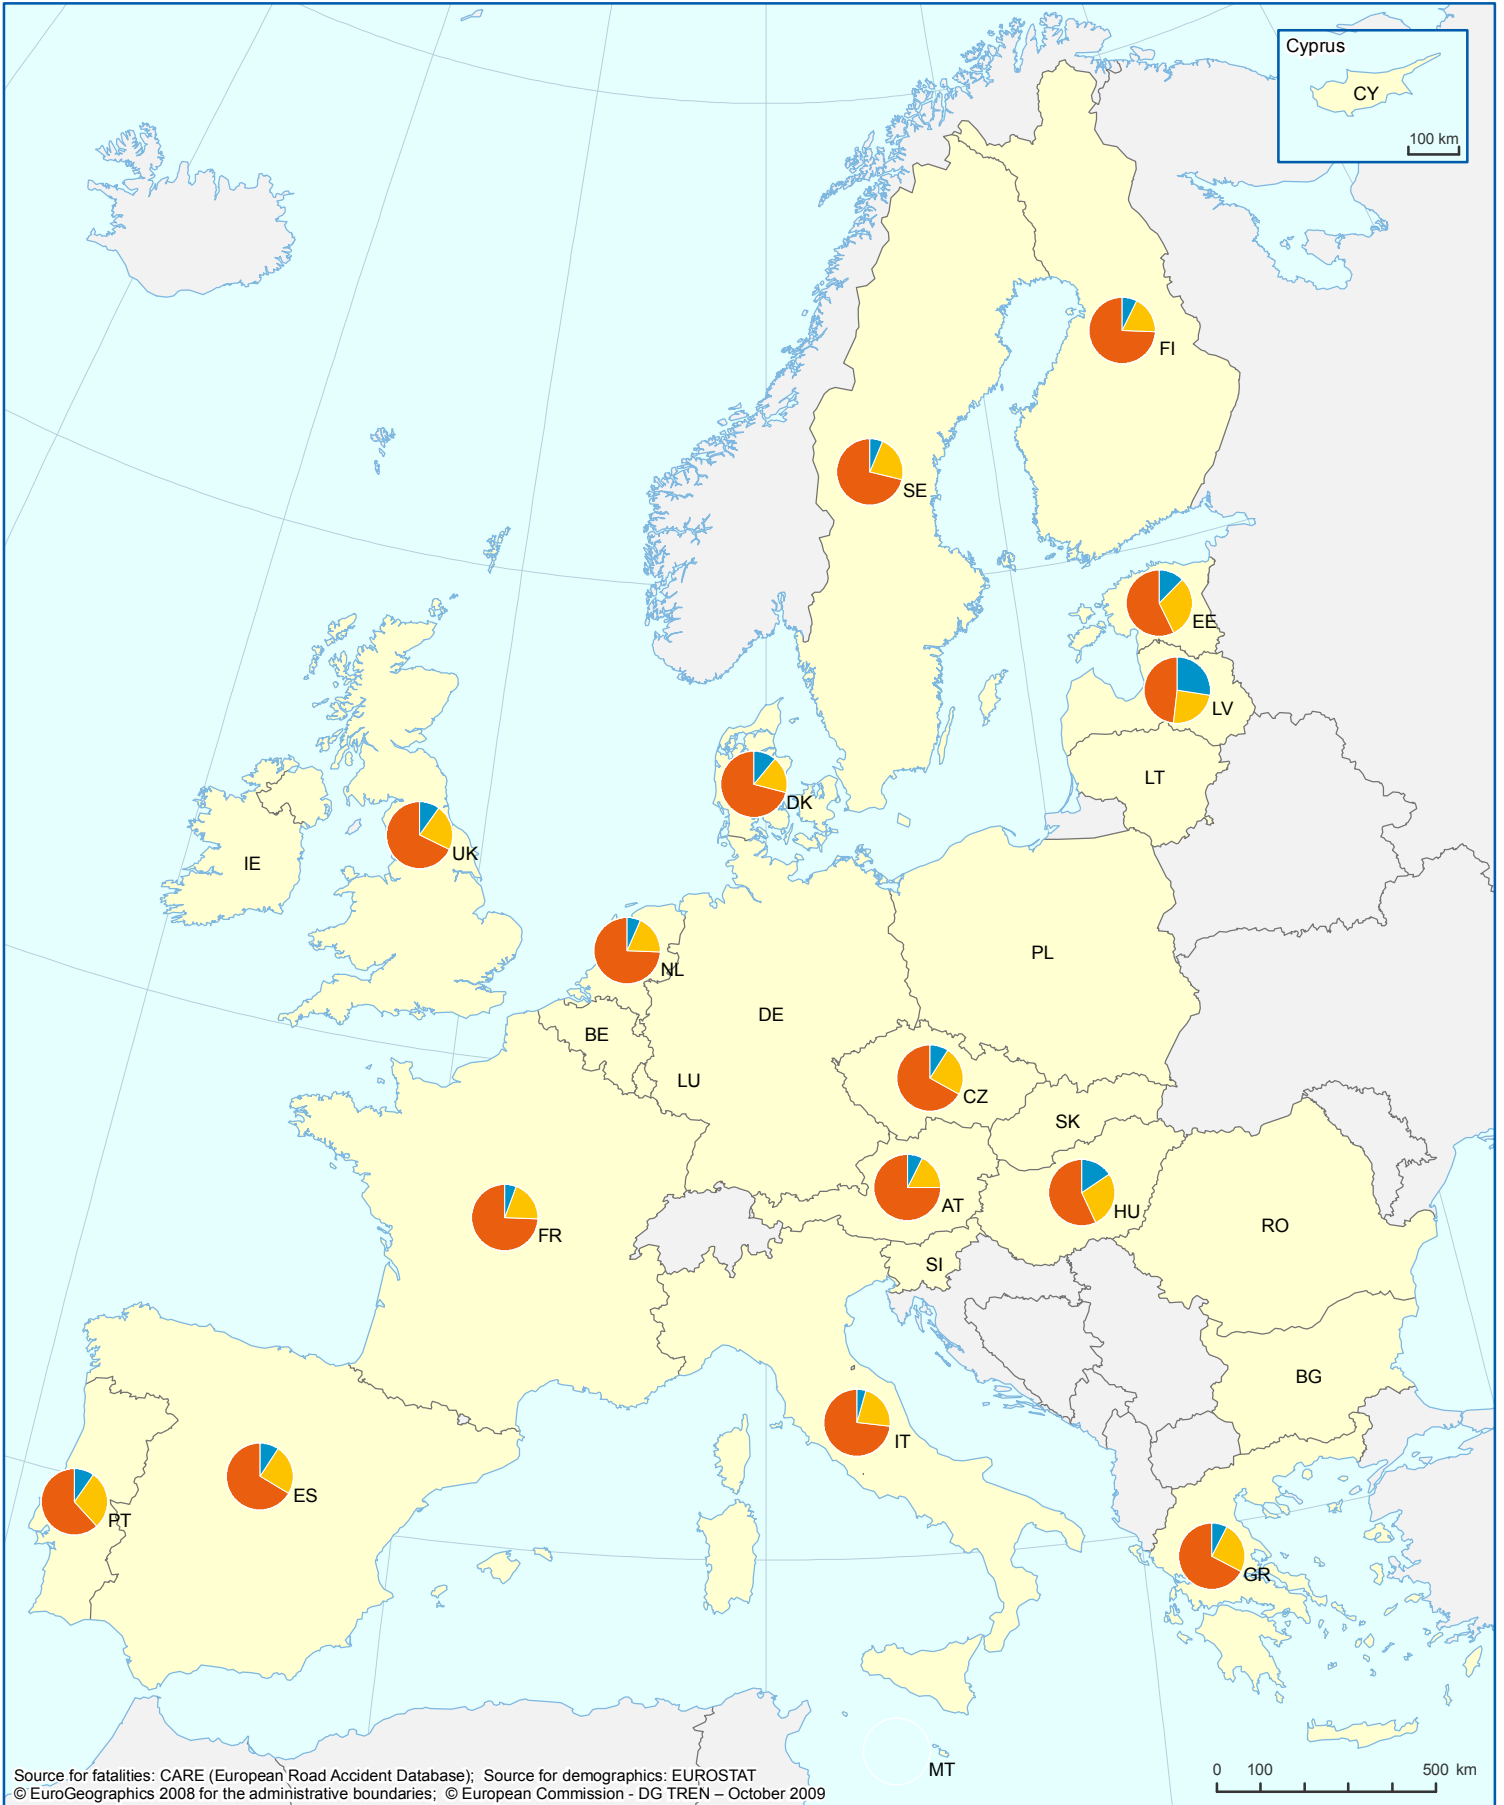

Road Deaths by User Type 2007

Outside Built-Up Areas

Source for fatalities: CARE (European Road Accident Database); Source for demographics: EUROSTAT
© EuroGeographics 2008 for the administrative boundaries; © European Commission - DG TREN - October 2009