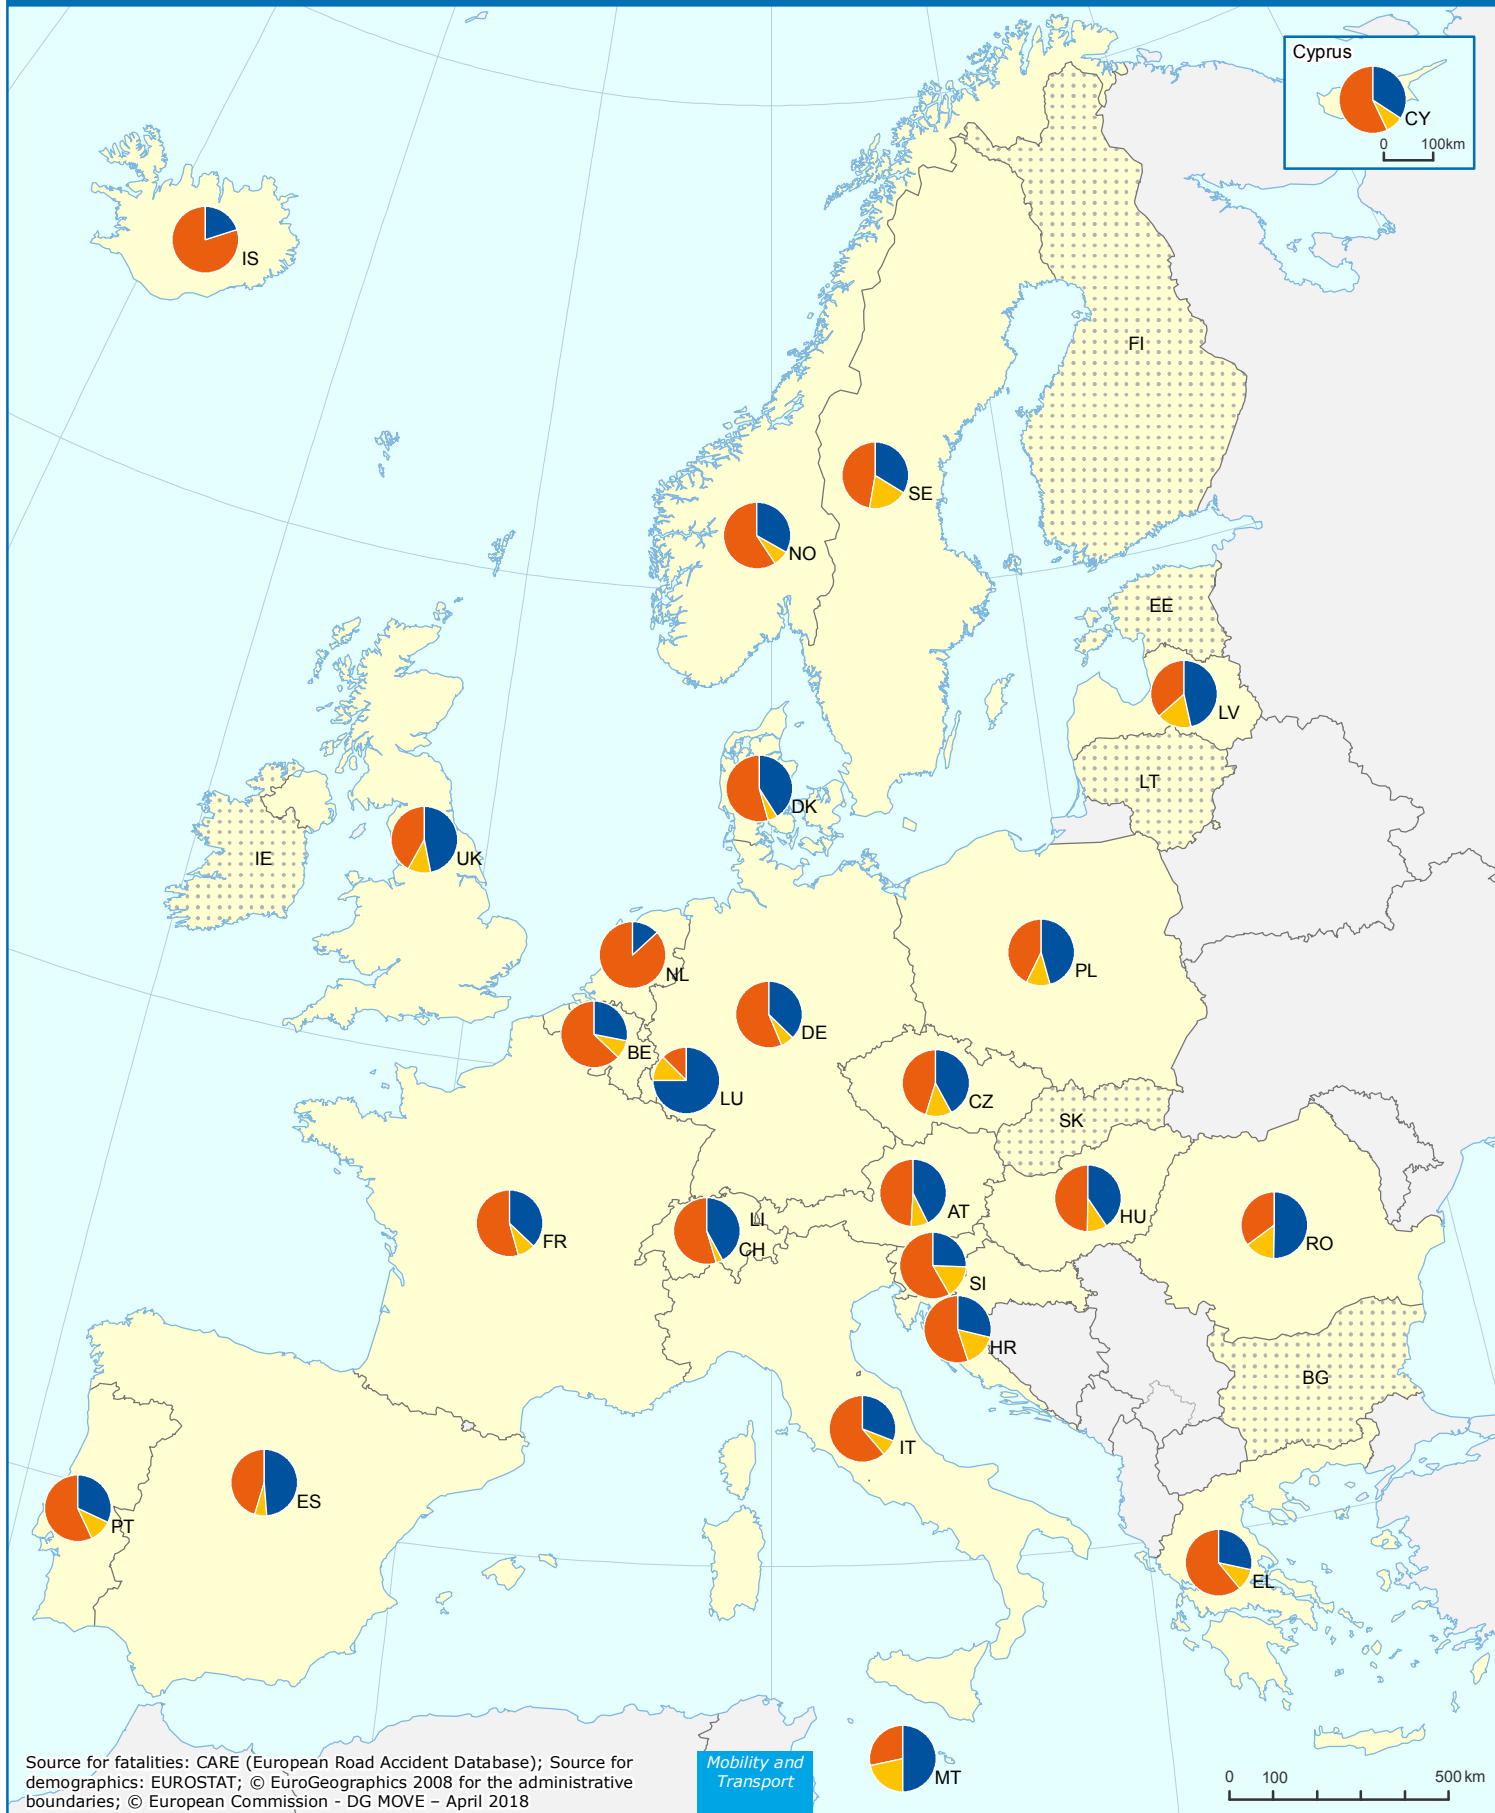

# Road Deaths by User Type 2016

*Inside Built-Up Areas*

data not available

Source for fatalities: CARE (European Road Accident Database); Source for demographics: EUROSTAT; © EuroGeographics 2008 for the administrative boundaries; © European Commission - DG MOVE - April 2018