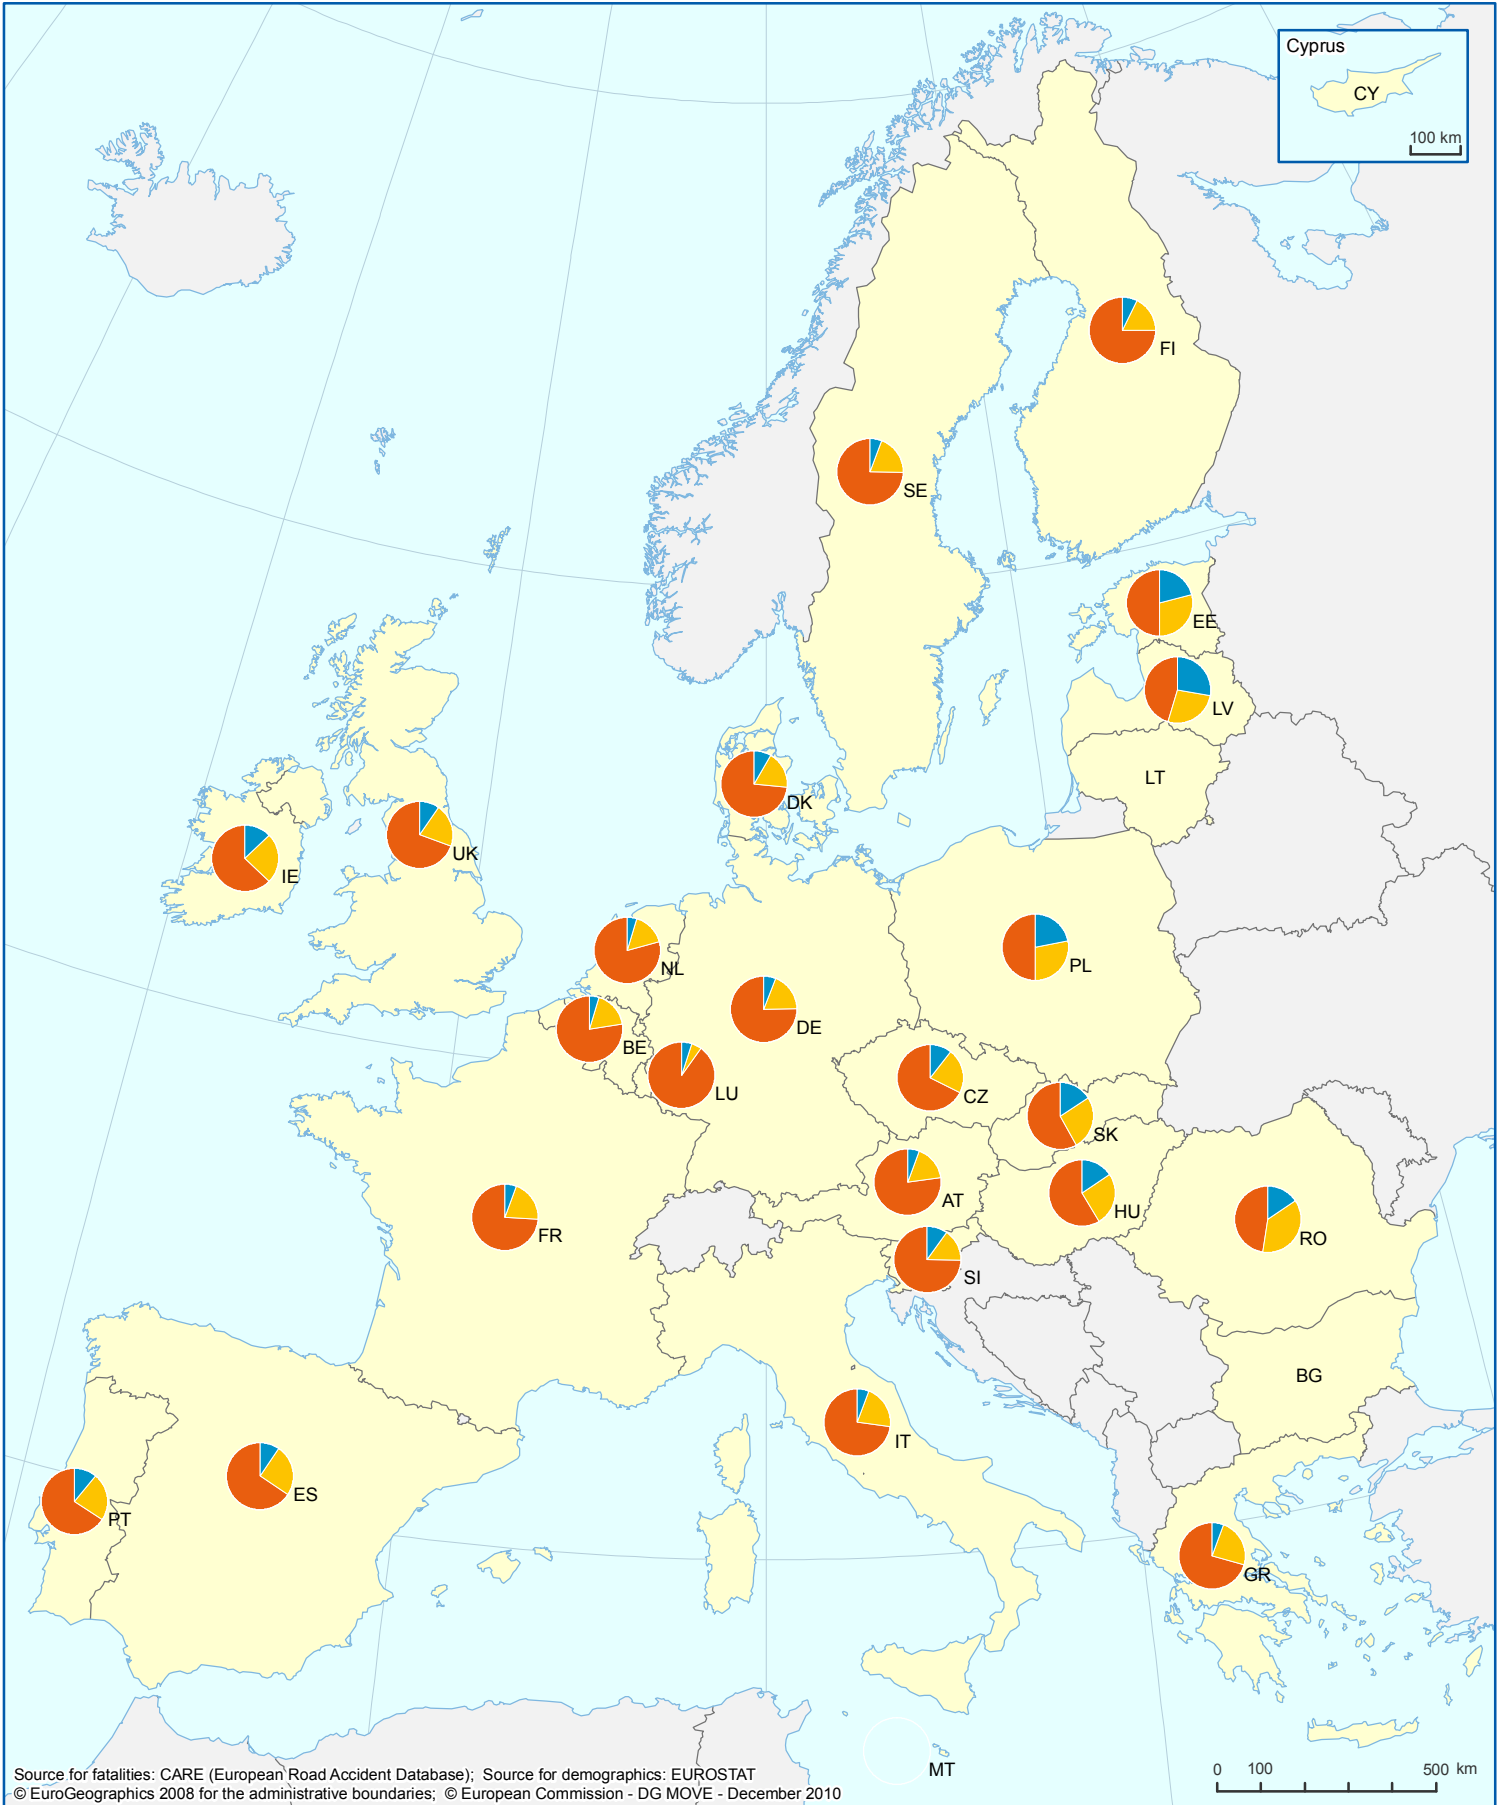

# Road Deaths by User Type 2008

## Outside Built-Up Areas

Source for fatalities: CARE (European Road Accident Database); Source for demographics: EUROSTAT  
© EuroGeographics 2008 for the administrative boundaries; © European Commission - DG MOVE - December 2010