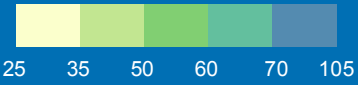

# Road Deaths per Million Inhabitants 2012

..... data not available

Source for fatalities: CARE (European Road Accident Database); Source for demographics: EUROSTAT; © EuroGeographics 2008 for the administrative boundaries; © European Commission - DG MOVE - March 2015