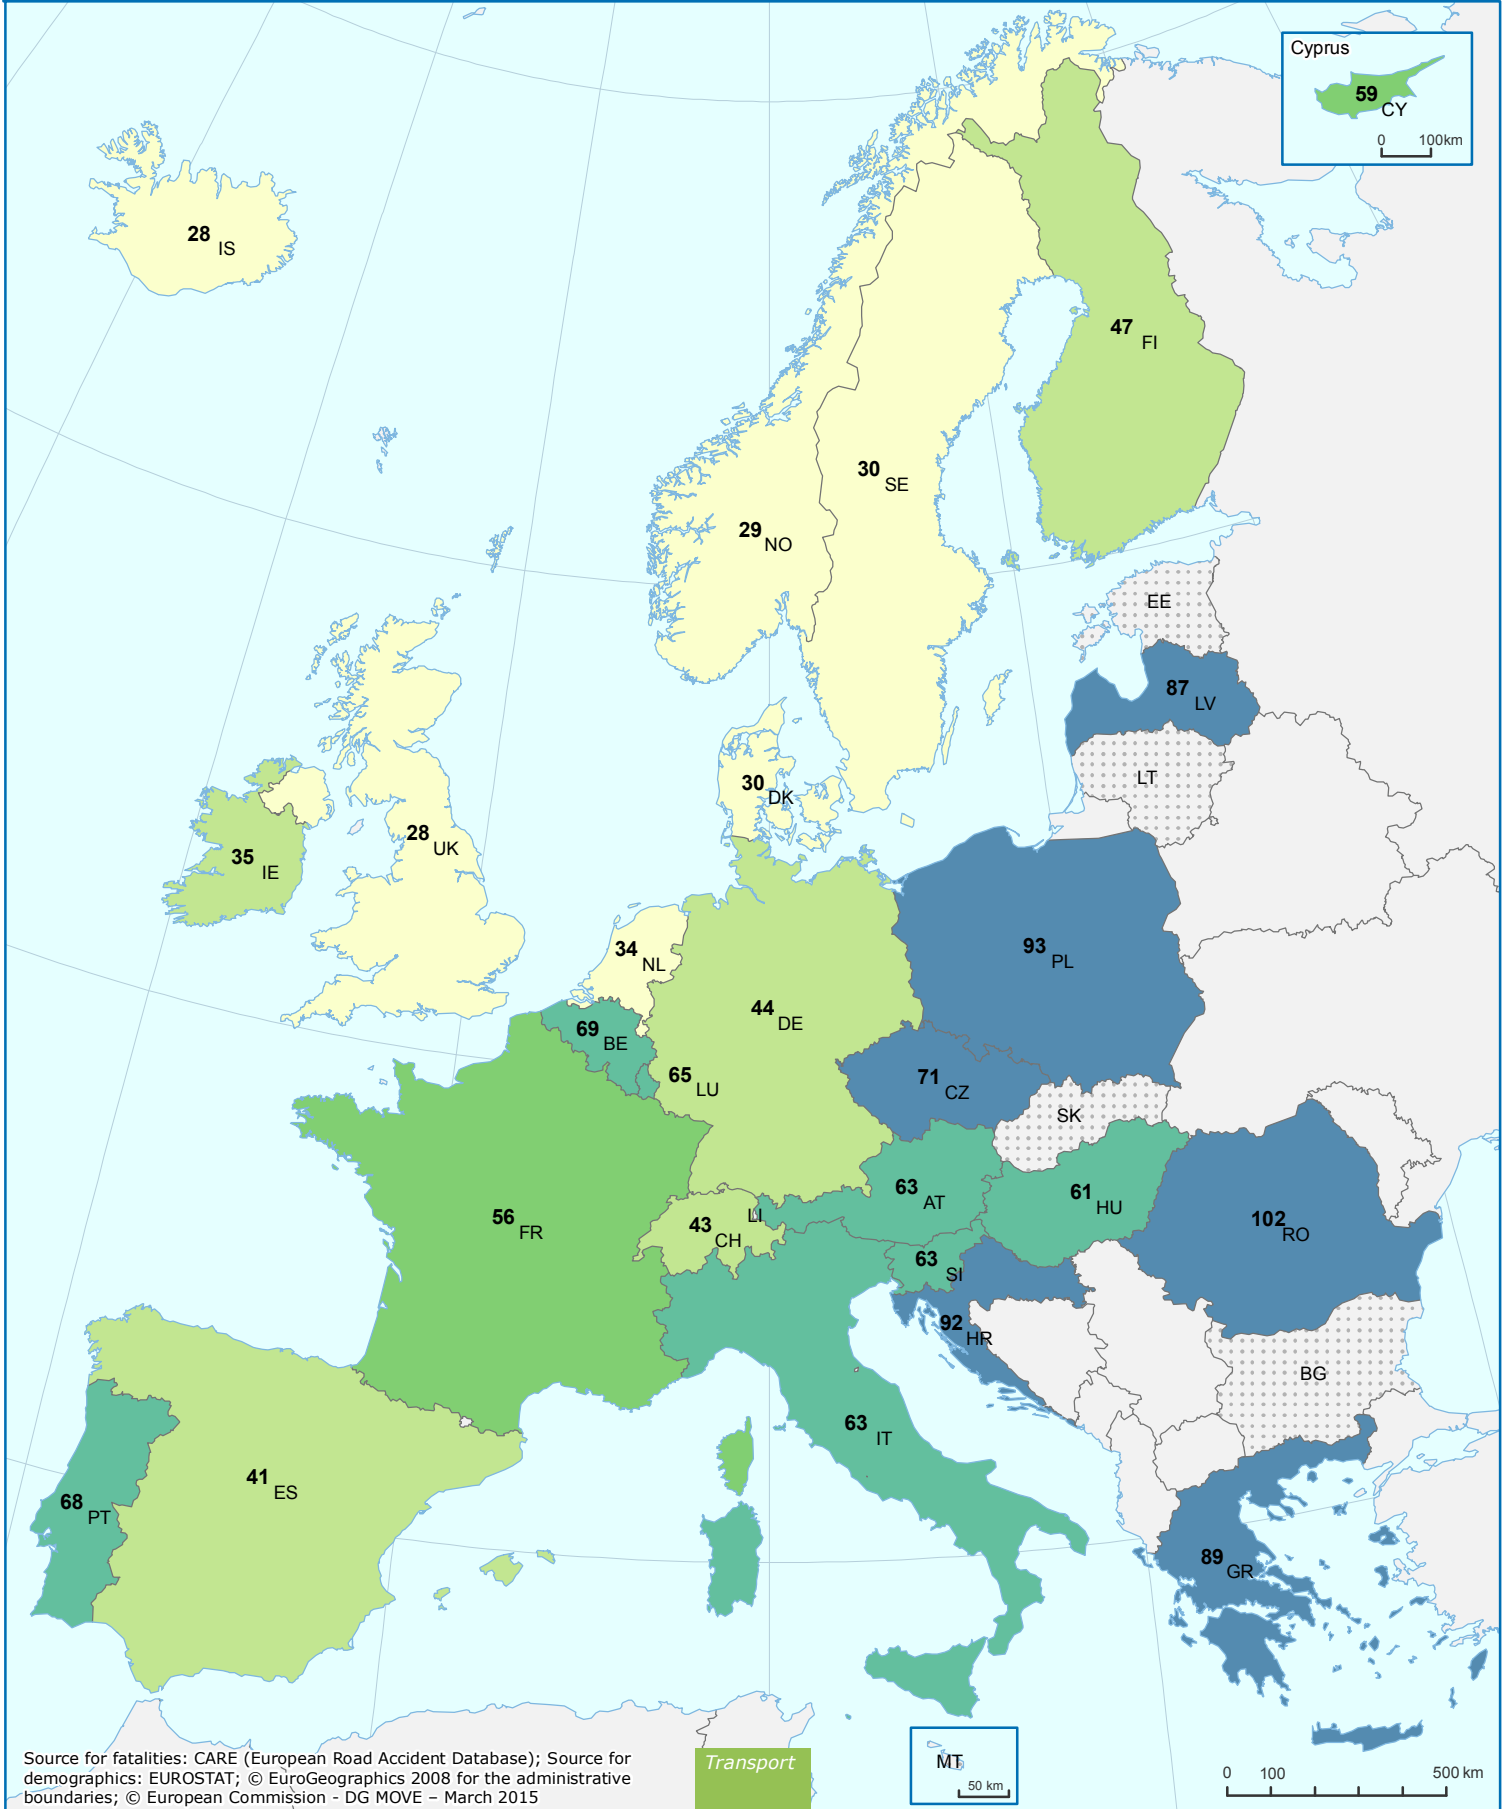

# Road Deaths per Million Inhabitants 2012

..... data not available

Source for fatalities: CARE (European Road Accident Database); Source for demographics: EUROSTAT; © EuroGeographics 2008 for the administrative boundaries; © European Commission - DG MOVE - March 2015