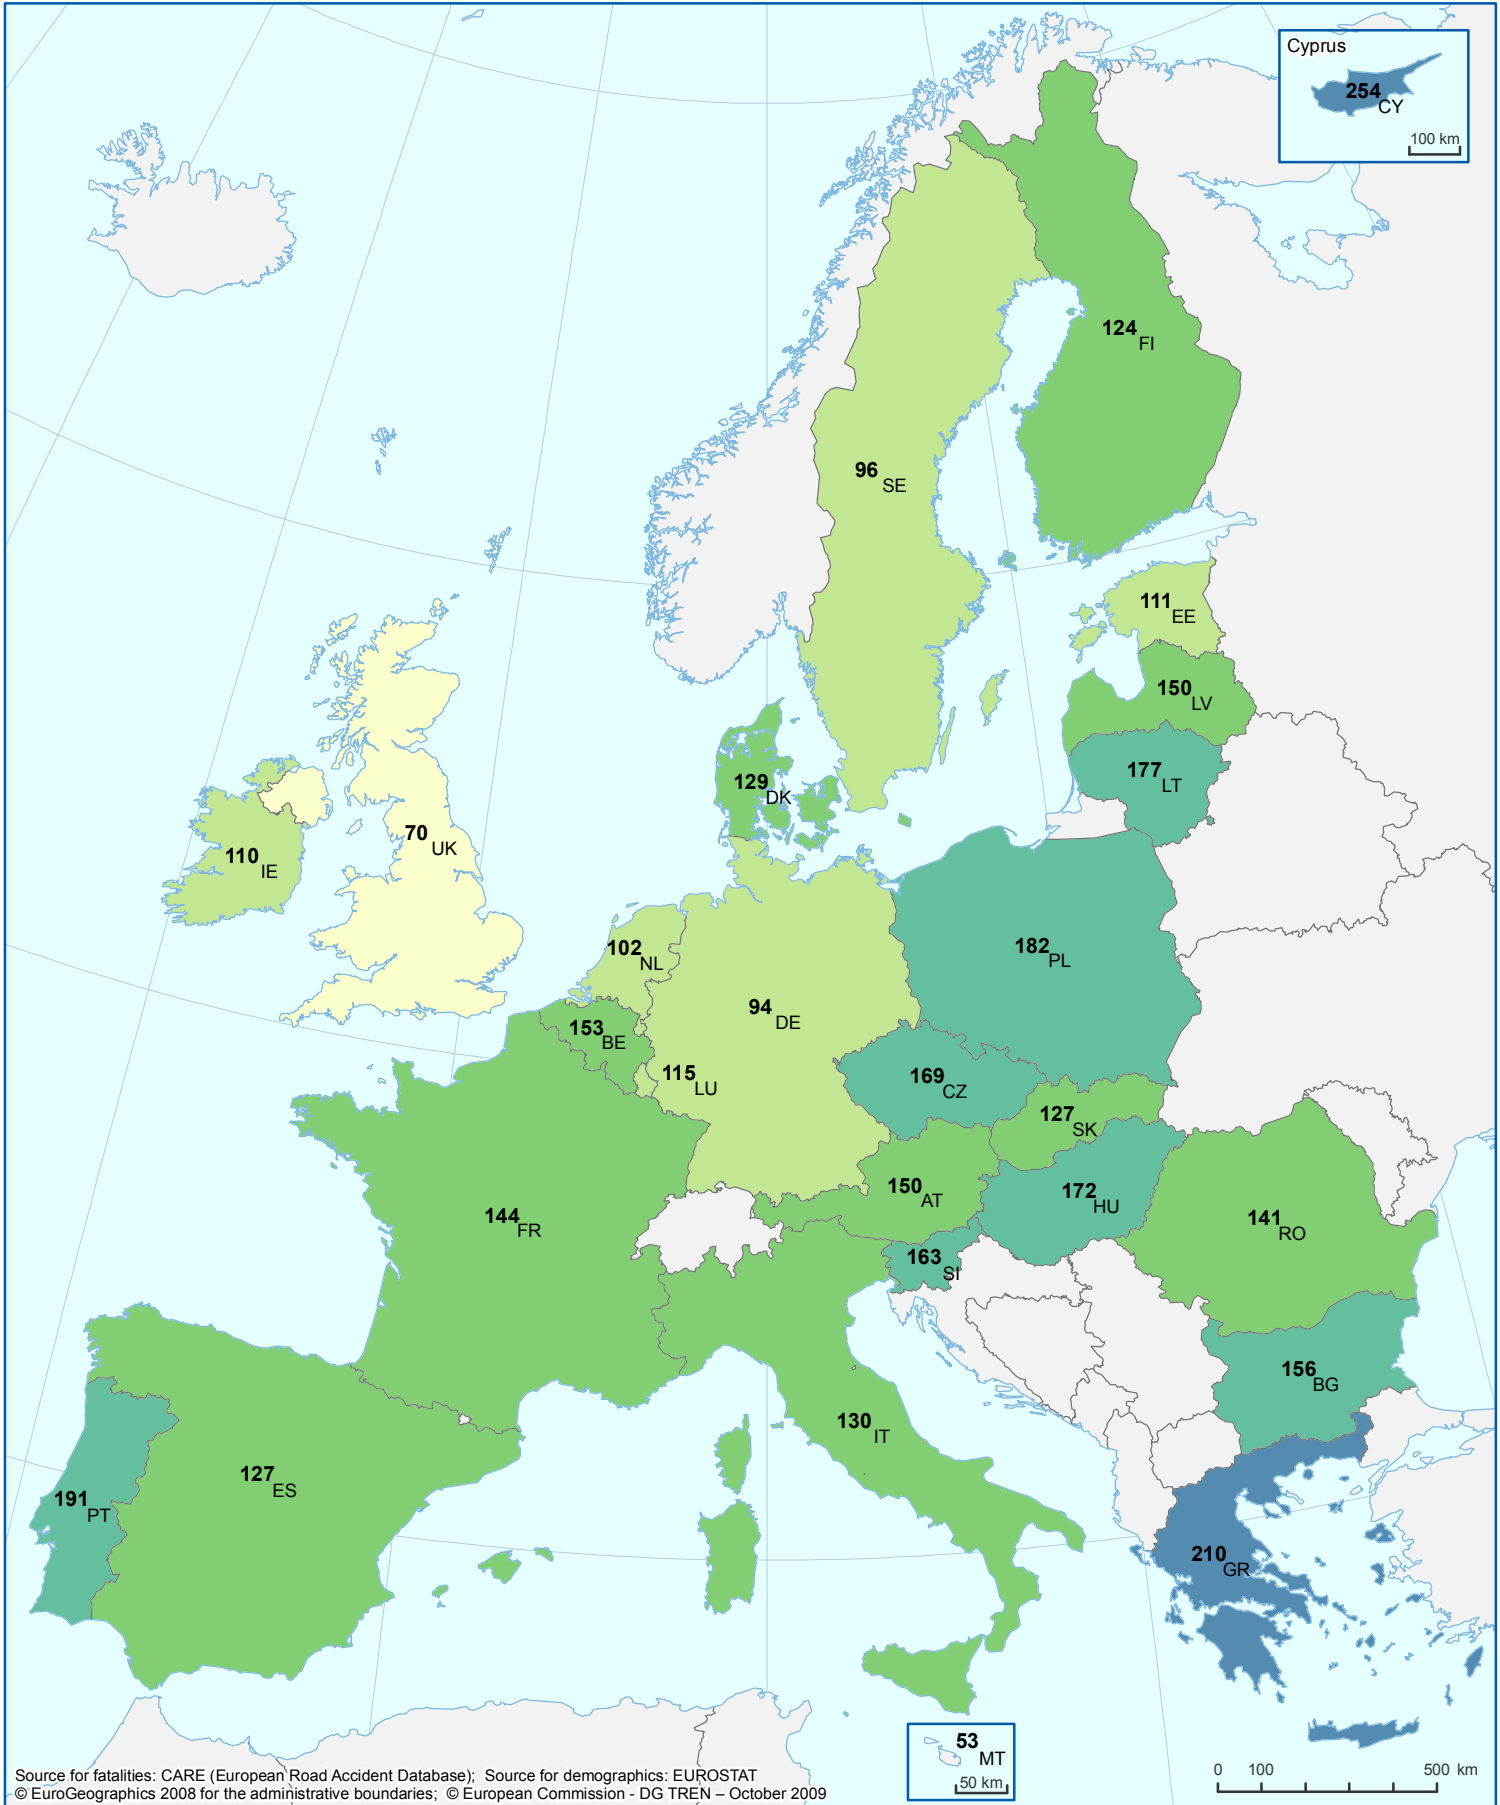

Road Deaths per Million Inhabitants 2001

The Elderly: Age >64

 /  1 000 000 Age >64

EU = 126

Source for fatalities: CARE (European Road Accident Database); Source for demographics: EUROSTAT
© EuroGeographics 2008 for the administrative boundaries; © European Commission - DG TREN - October 2009