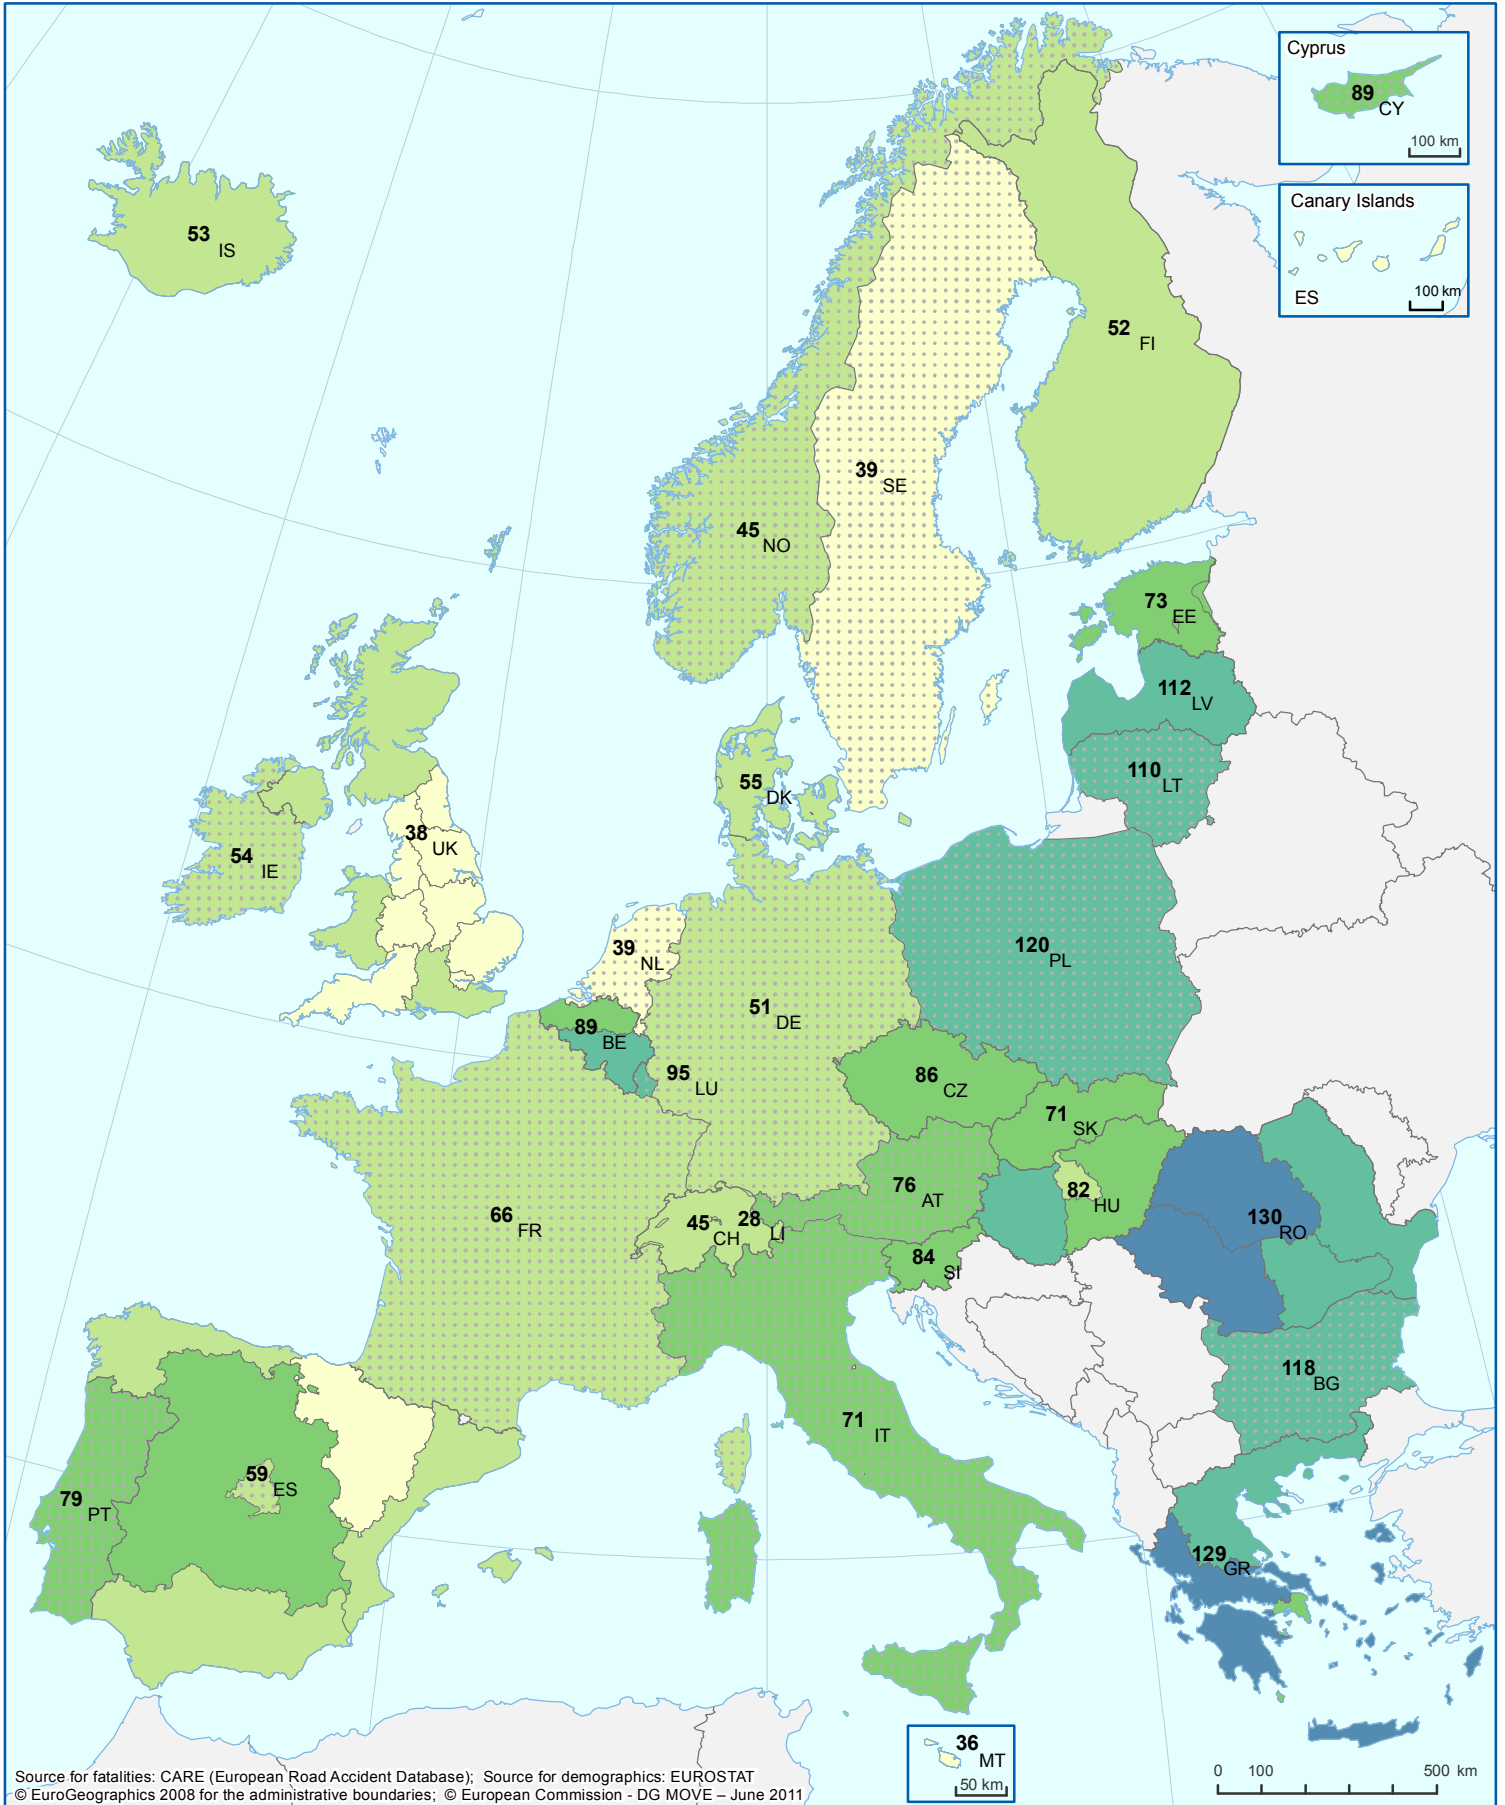

# Road Deaths per Million Inhabitants 2009

## NUTS-1 Regions

EU = 70

 data not available at NUTS-1 level

Directorate-General  
for Mobility  
and Transport

Source for fatalities: CARE (European Road Accident Database); Source for demographics: EUROSTAT  
© EuroGeographics 2008 for the administrative boundaries; © European Commission - DG MOVE - June 2011