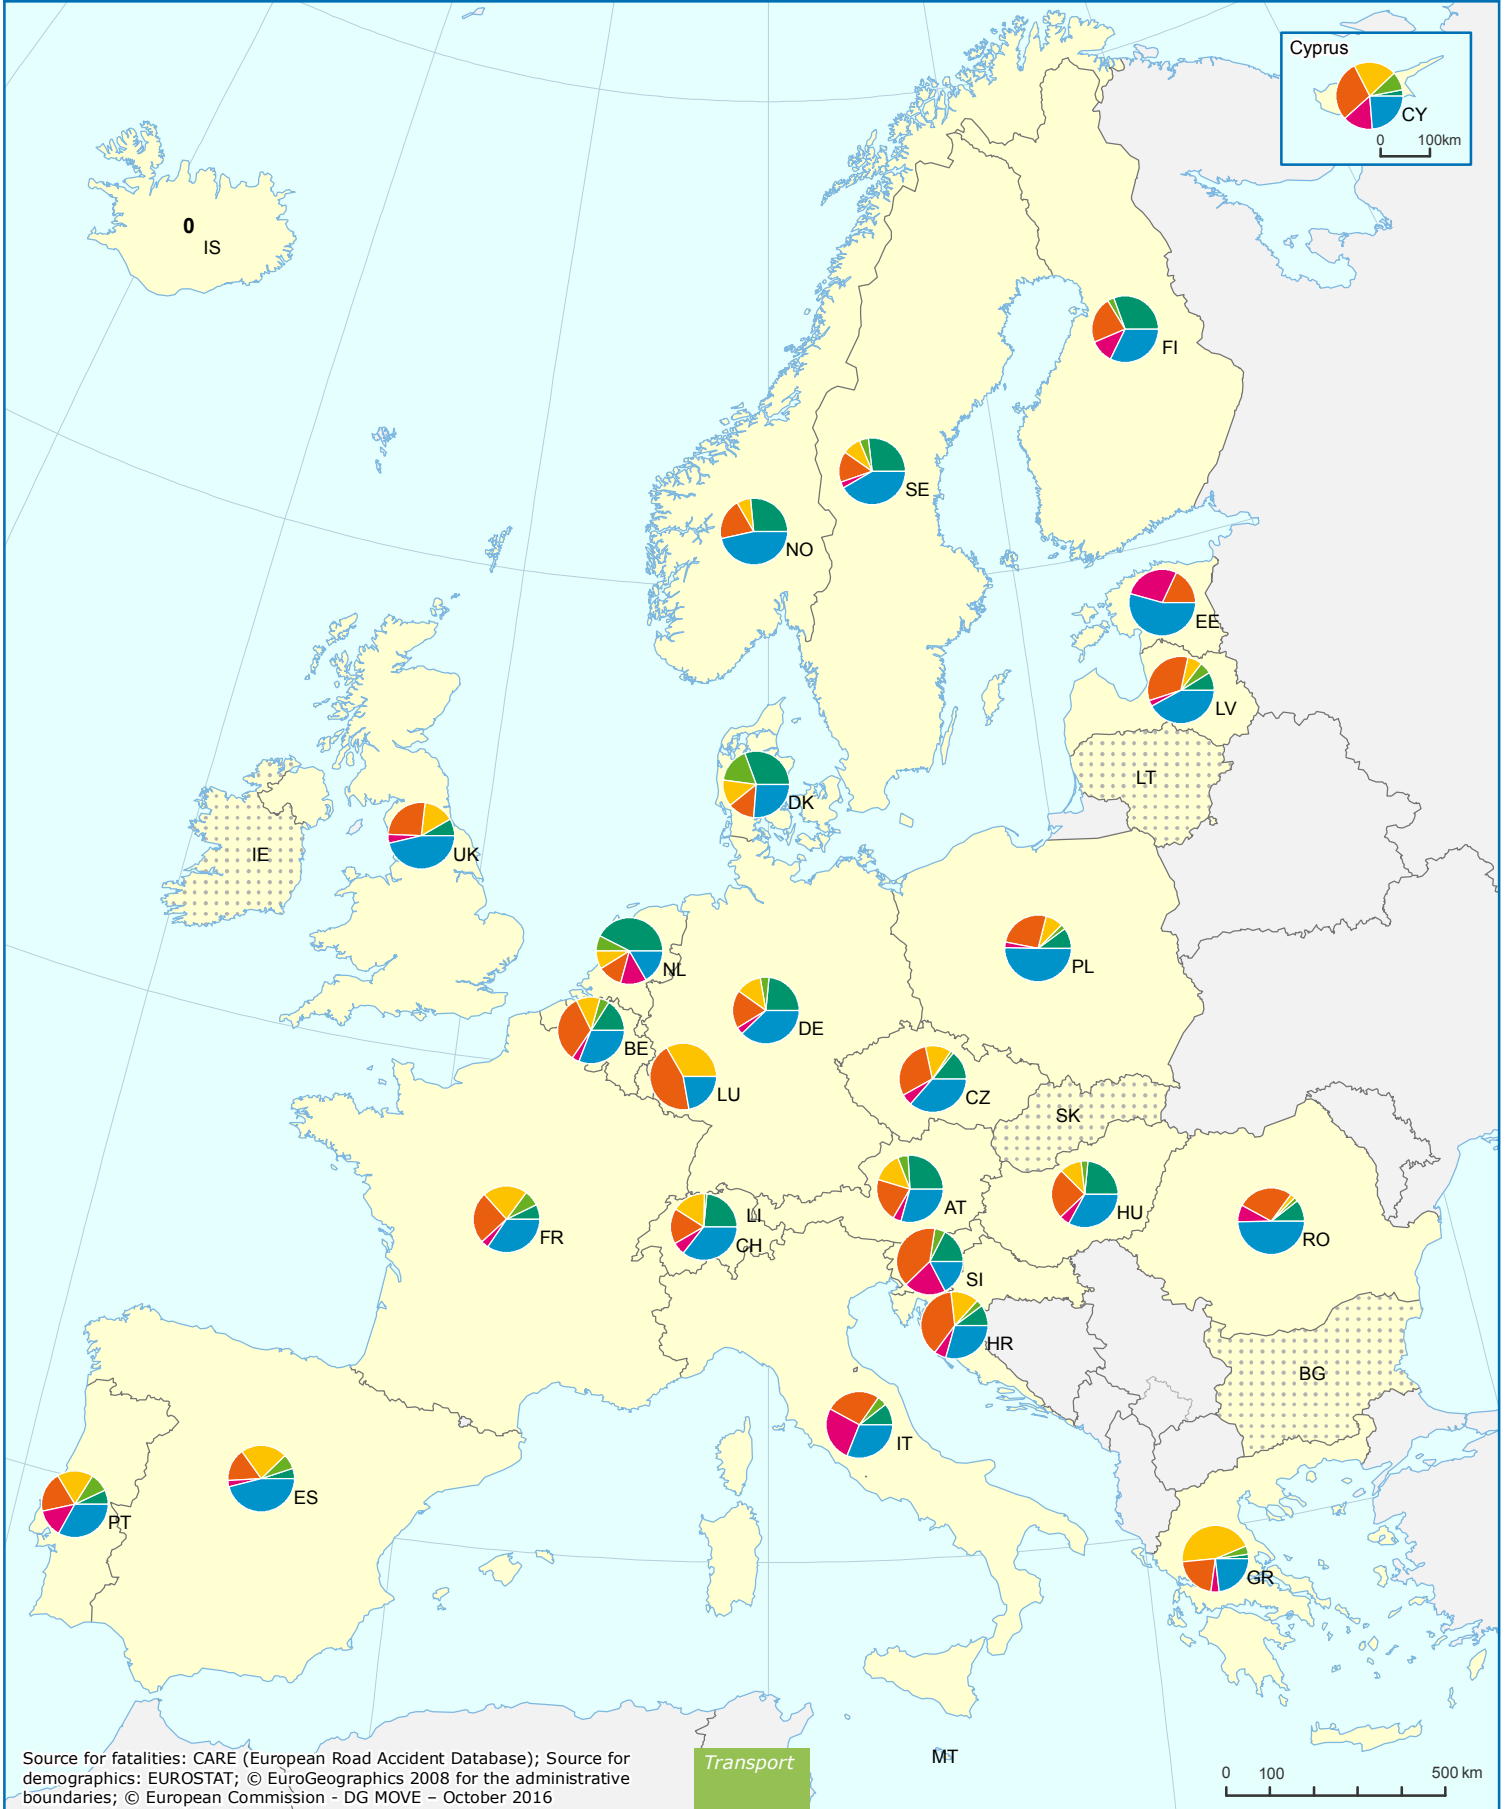

Road Deaths by Transport Mode 2014

Inside Built-Up Areas

data not available

Source for fatalities: CARE (European Road Accident Database); Source for demographics: EUROSTAT; © EuroGeographics 2008 for the administrative boundaries; © European Commission - DG MOVE - October 2016