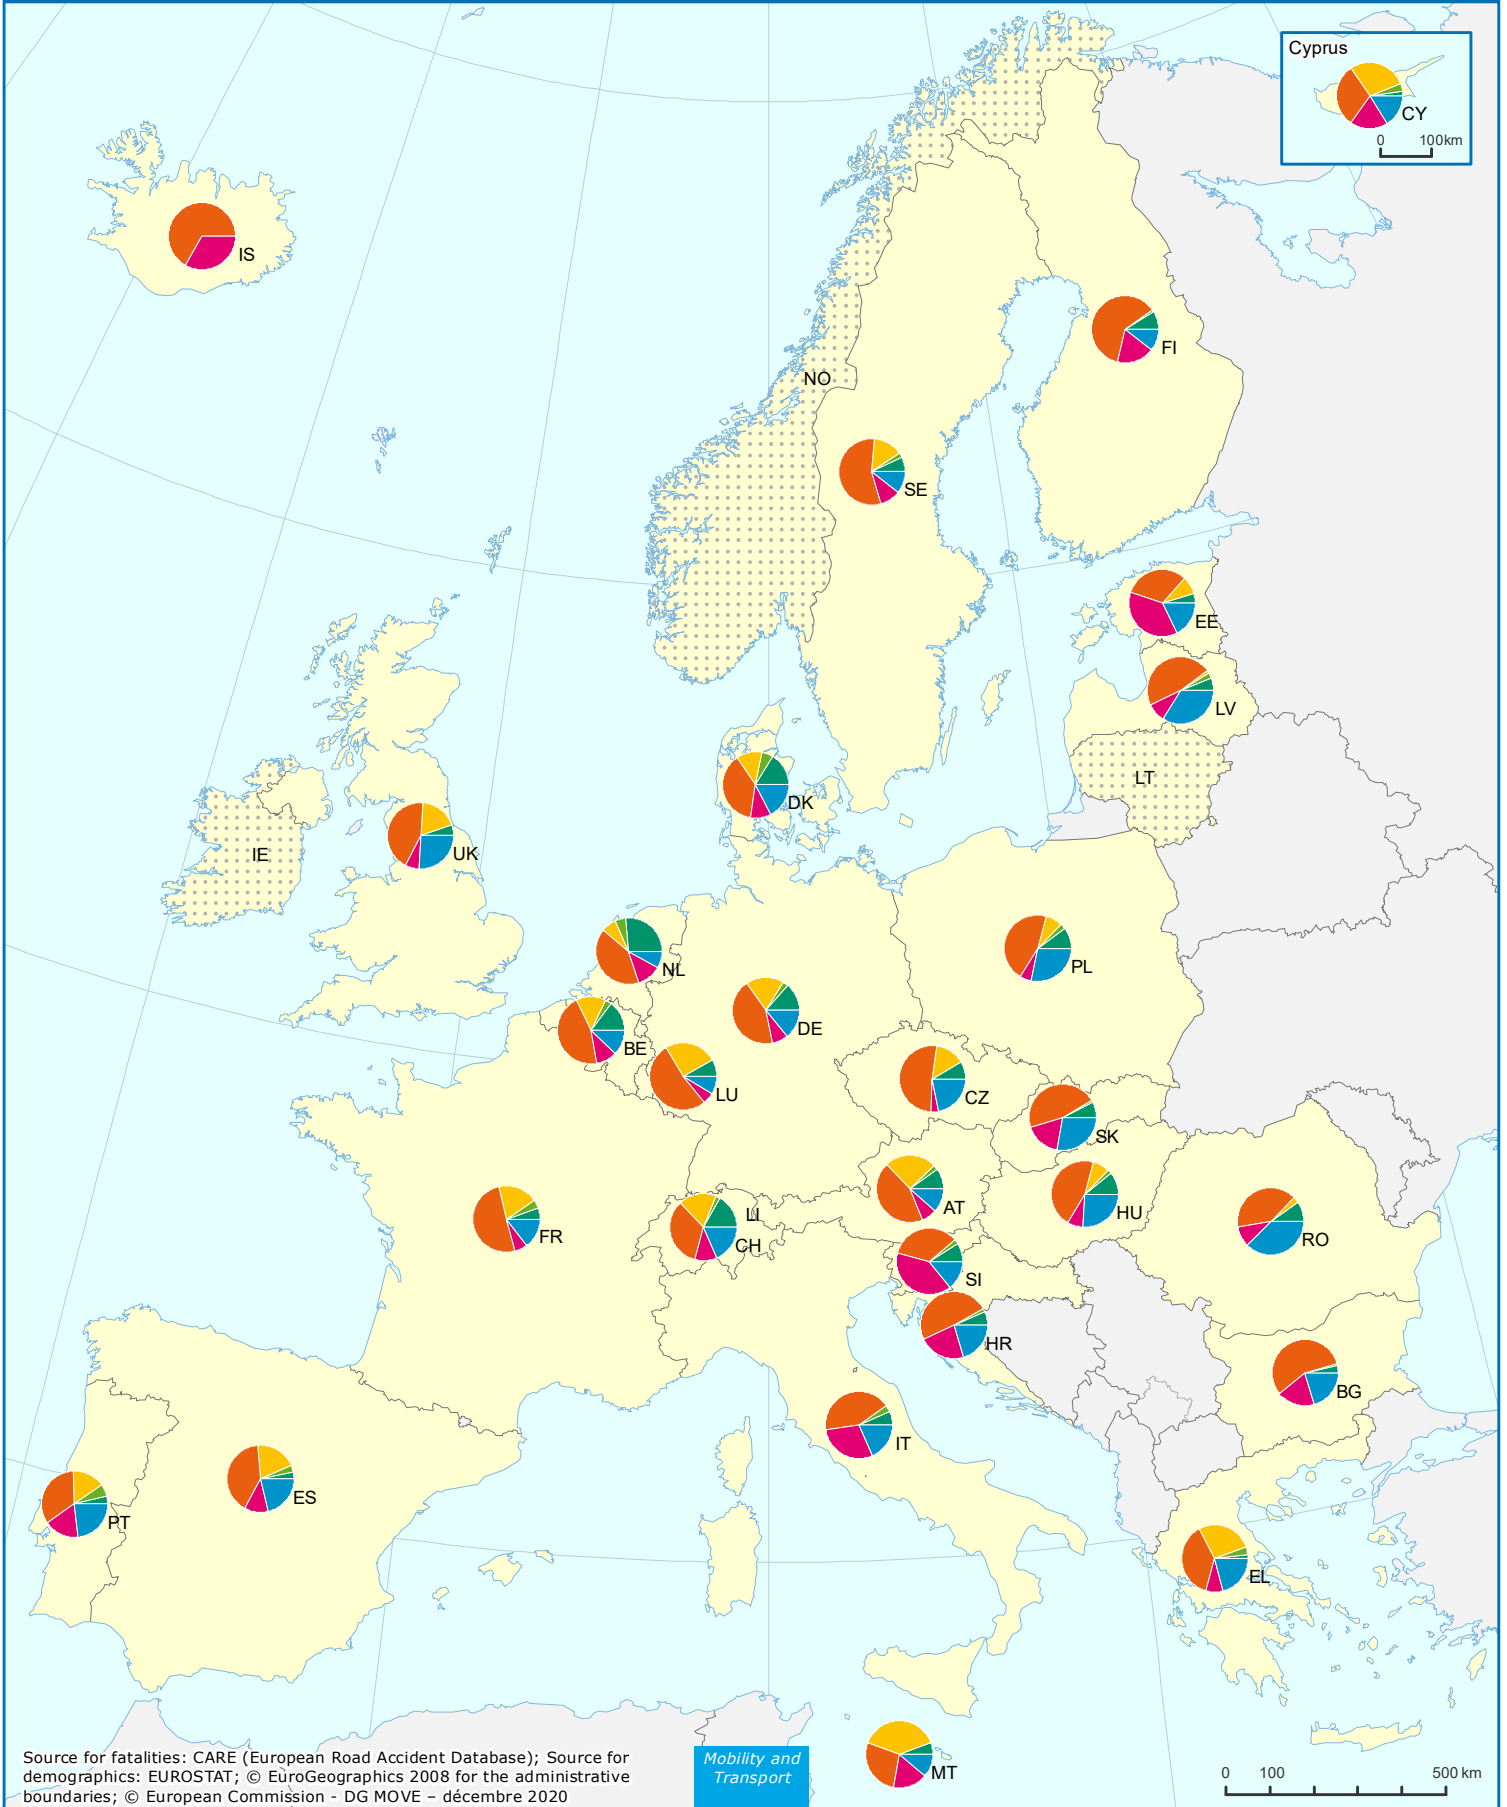

Road Deaths by Transport Mode 2018

data not available

Source for fatalities: CARE (European Road Accident Database); Source for demographics: EUROSTAT; © EuroGeographics 2008 for the administrative boundaries; © European Commission - DG MOVE - décembre 2020