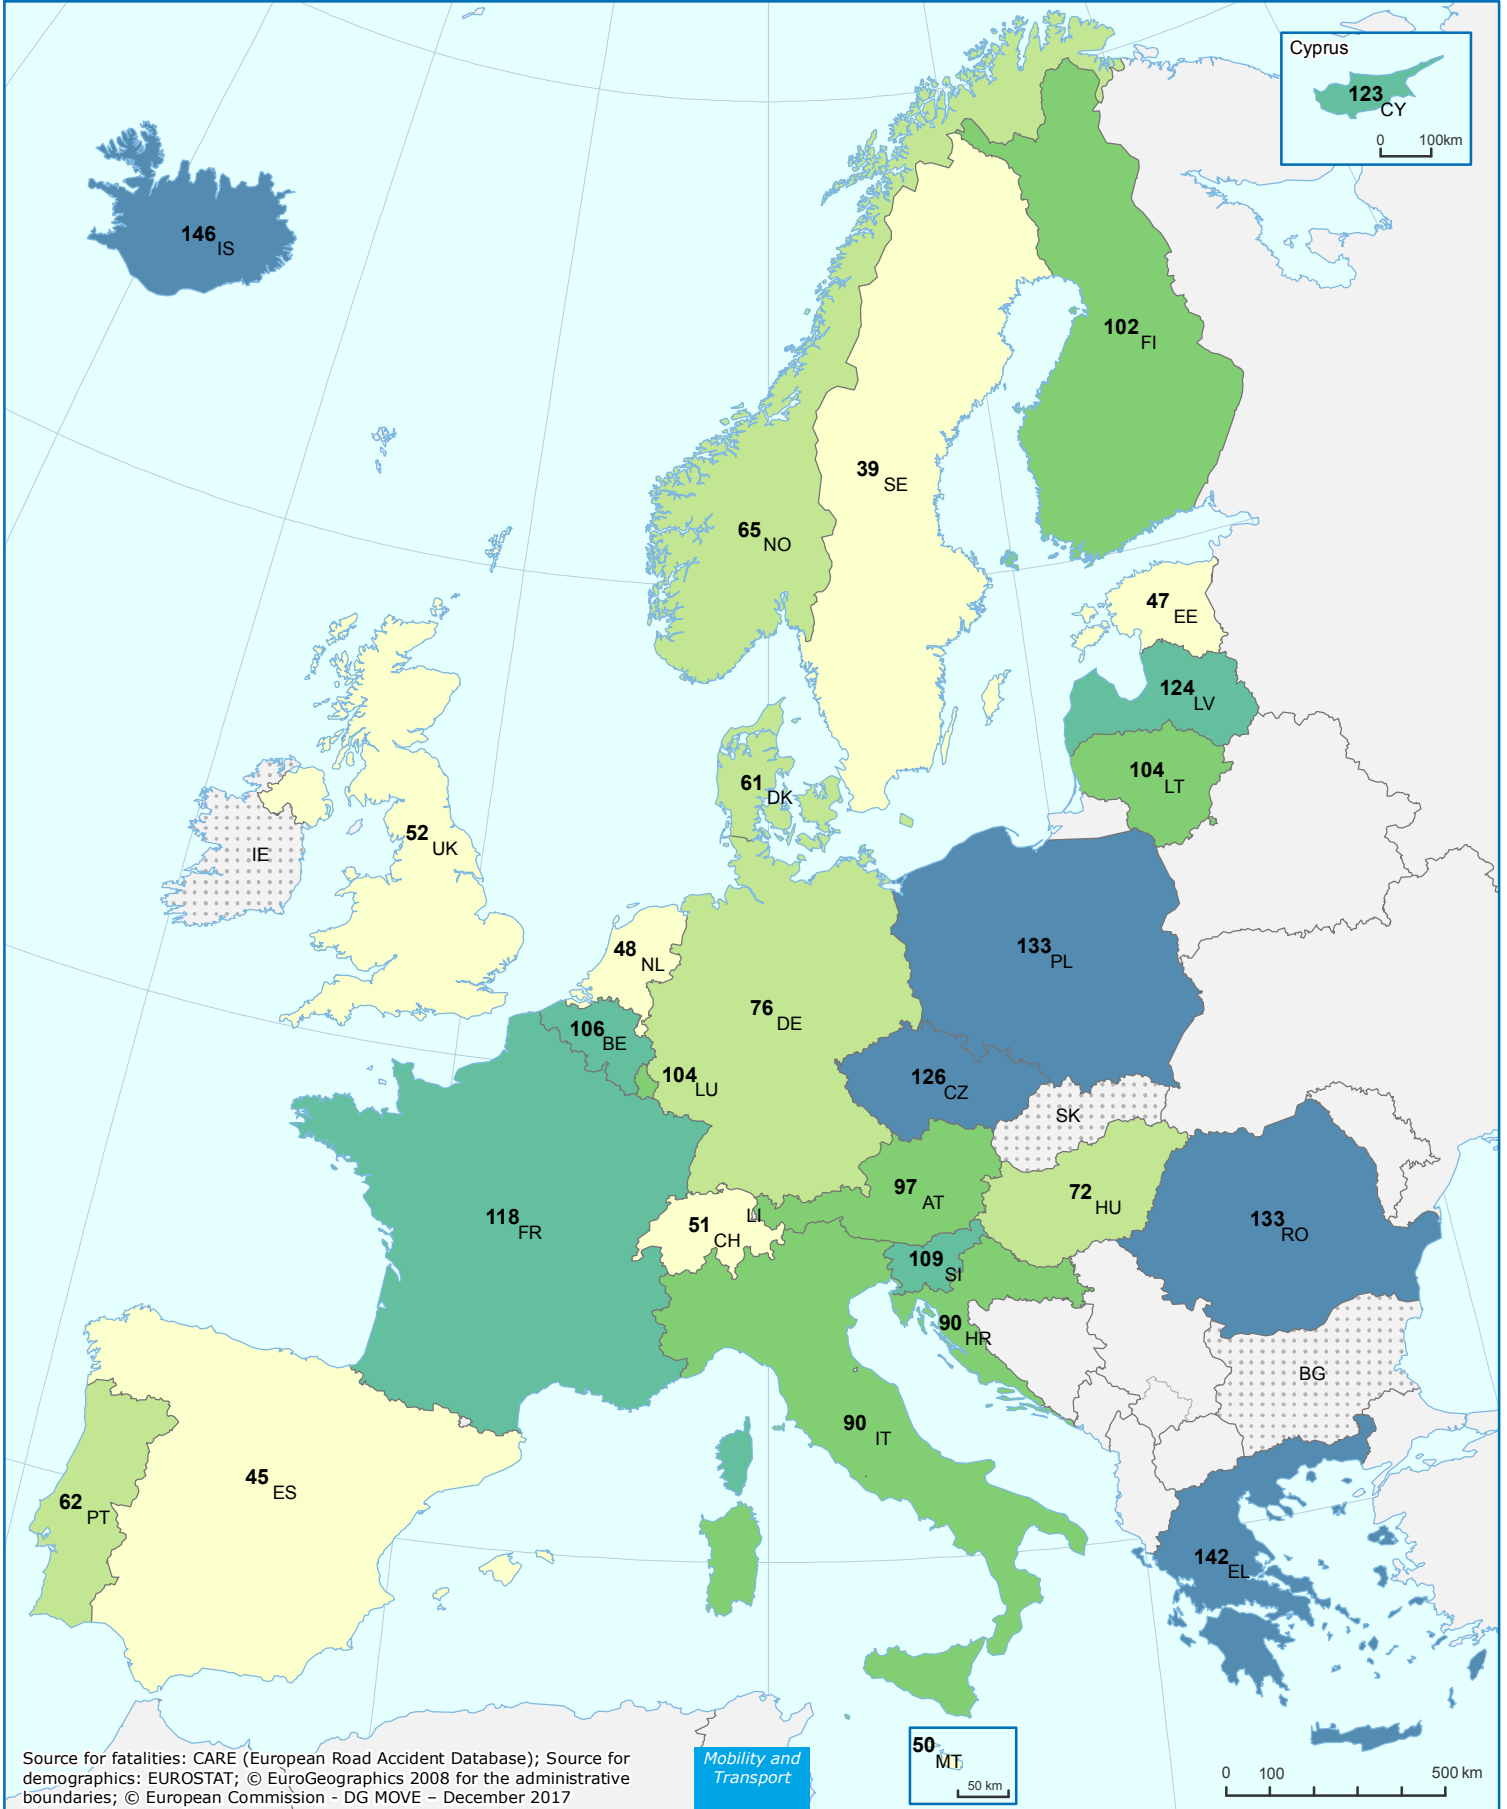

Road Deaths per Million Inhabitants 2015

Young People: Age 18-24

Source for fatalities: CARE (European Road Accident Database); Source for demographics: EUROSTAT; © EuroGeographics 2008 for the administrative boundaries; © European Commission - DG MOVE - December 2017