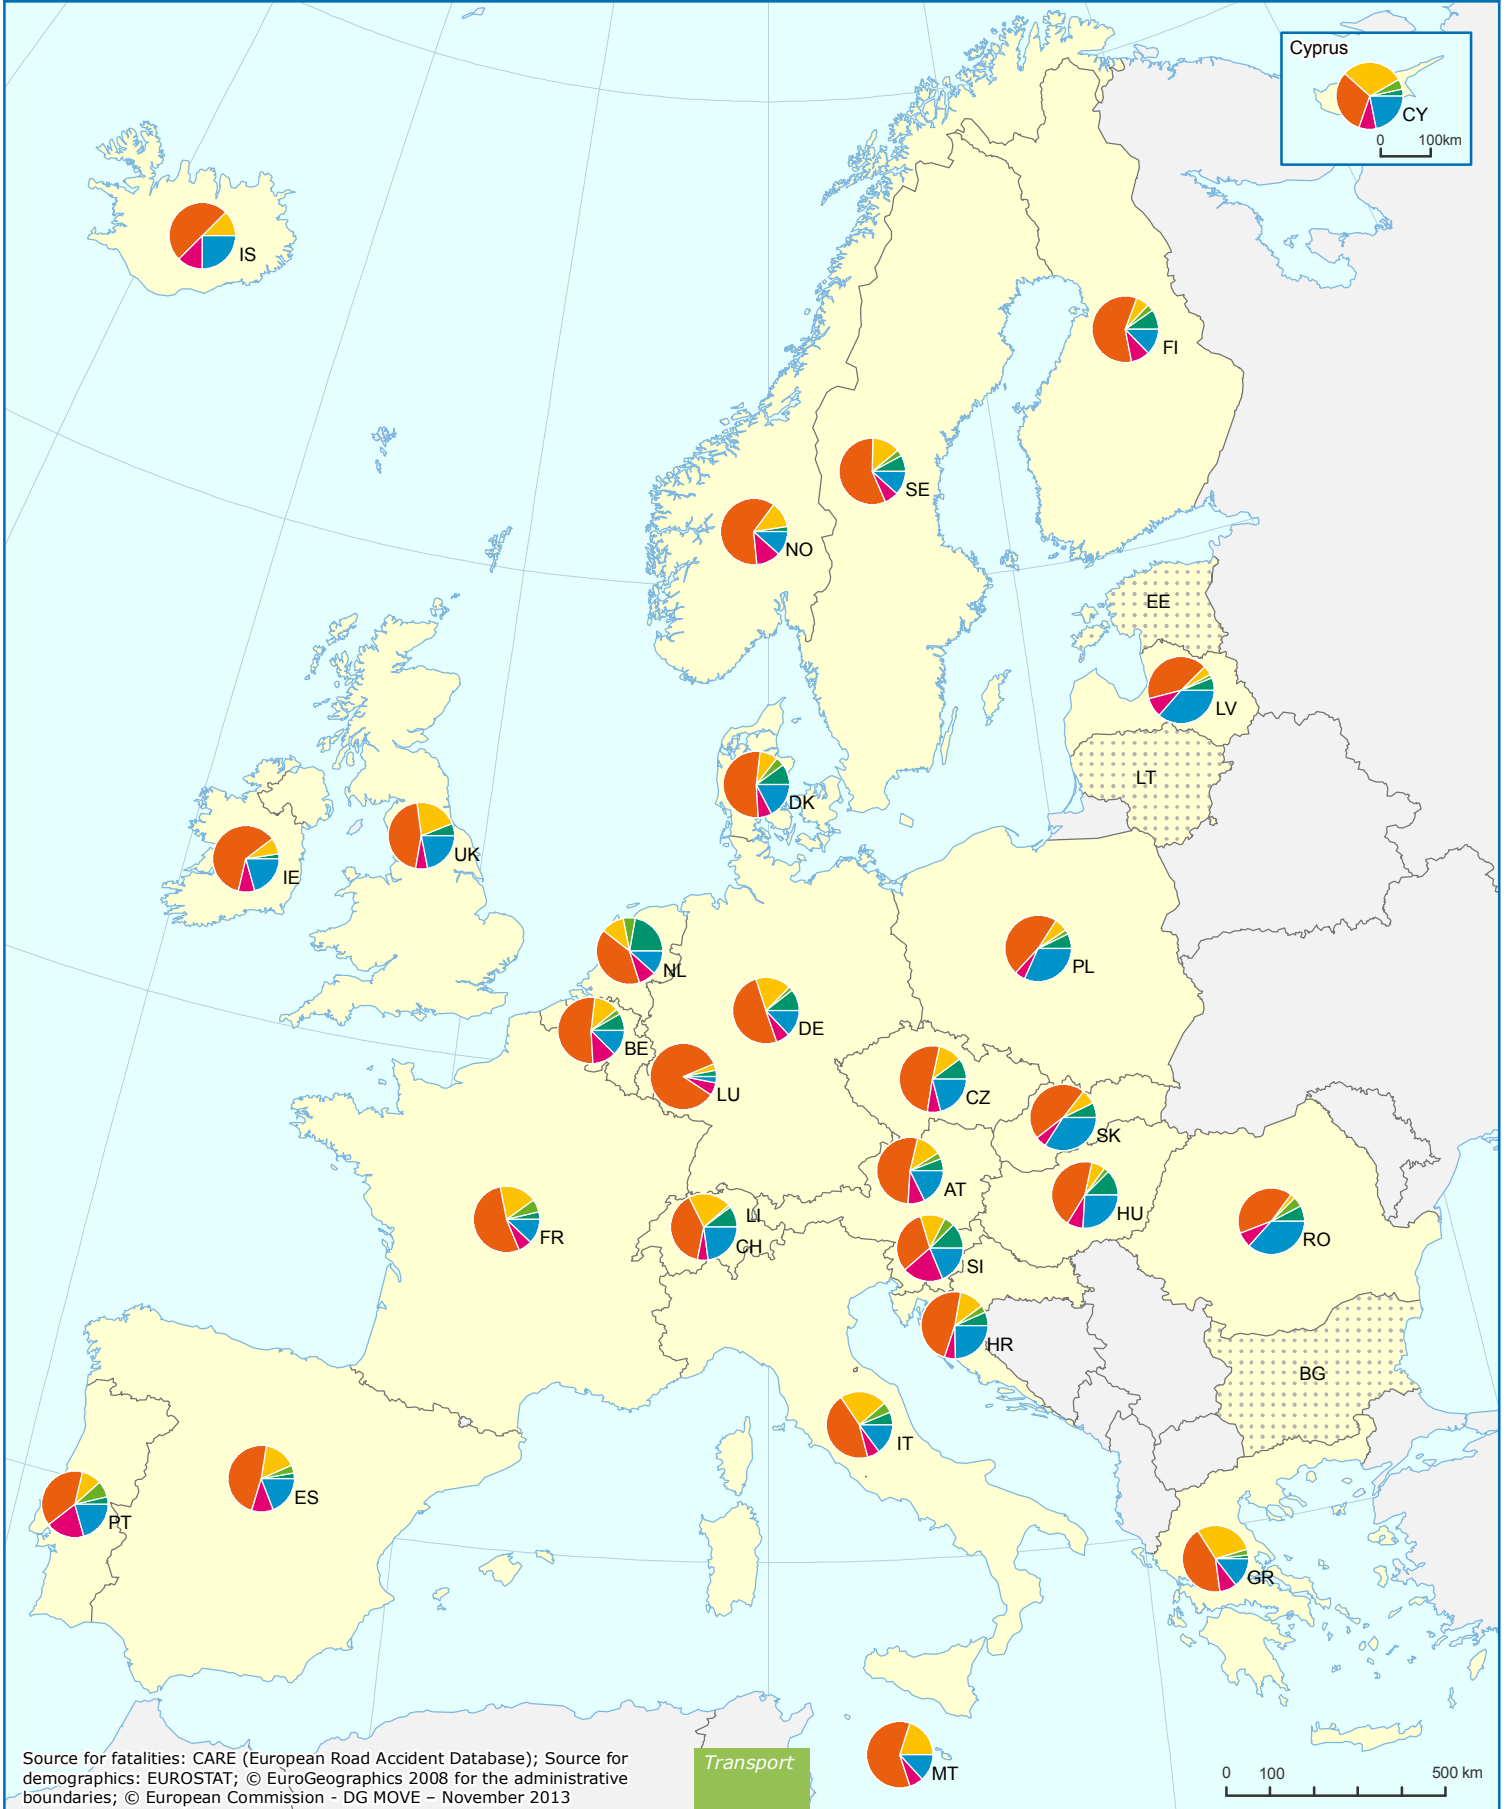

# Road Deaths by Transport Mode 2010

data not available

Source for fatalities: CARE (European Road Accident Database); Source for demographics: EUROSTAT; © EuroGeographics 2008 for the administrative boundaries; © European Commission - DG MOVE - November 2013