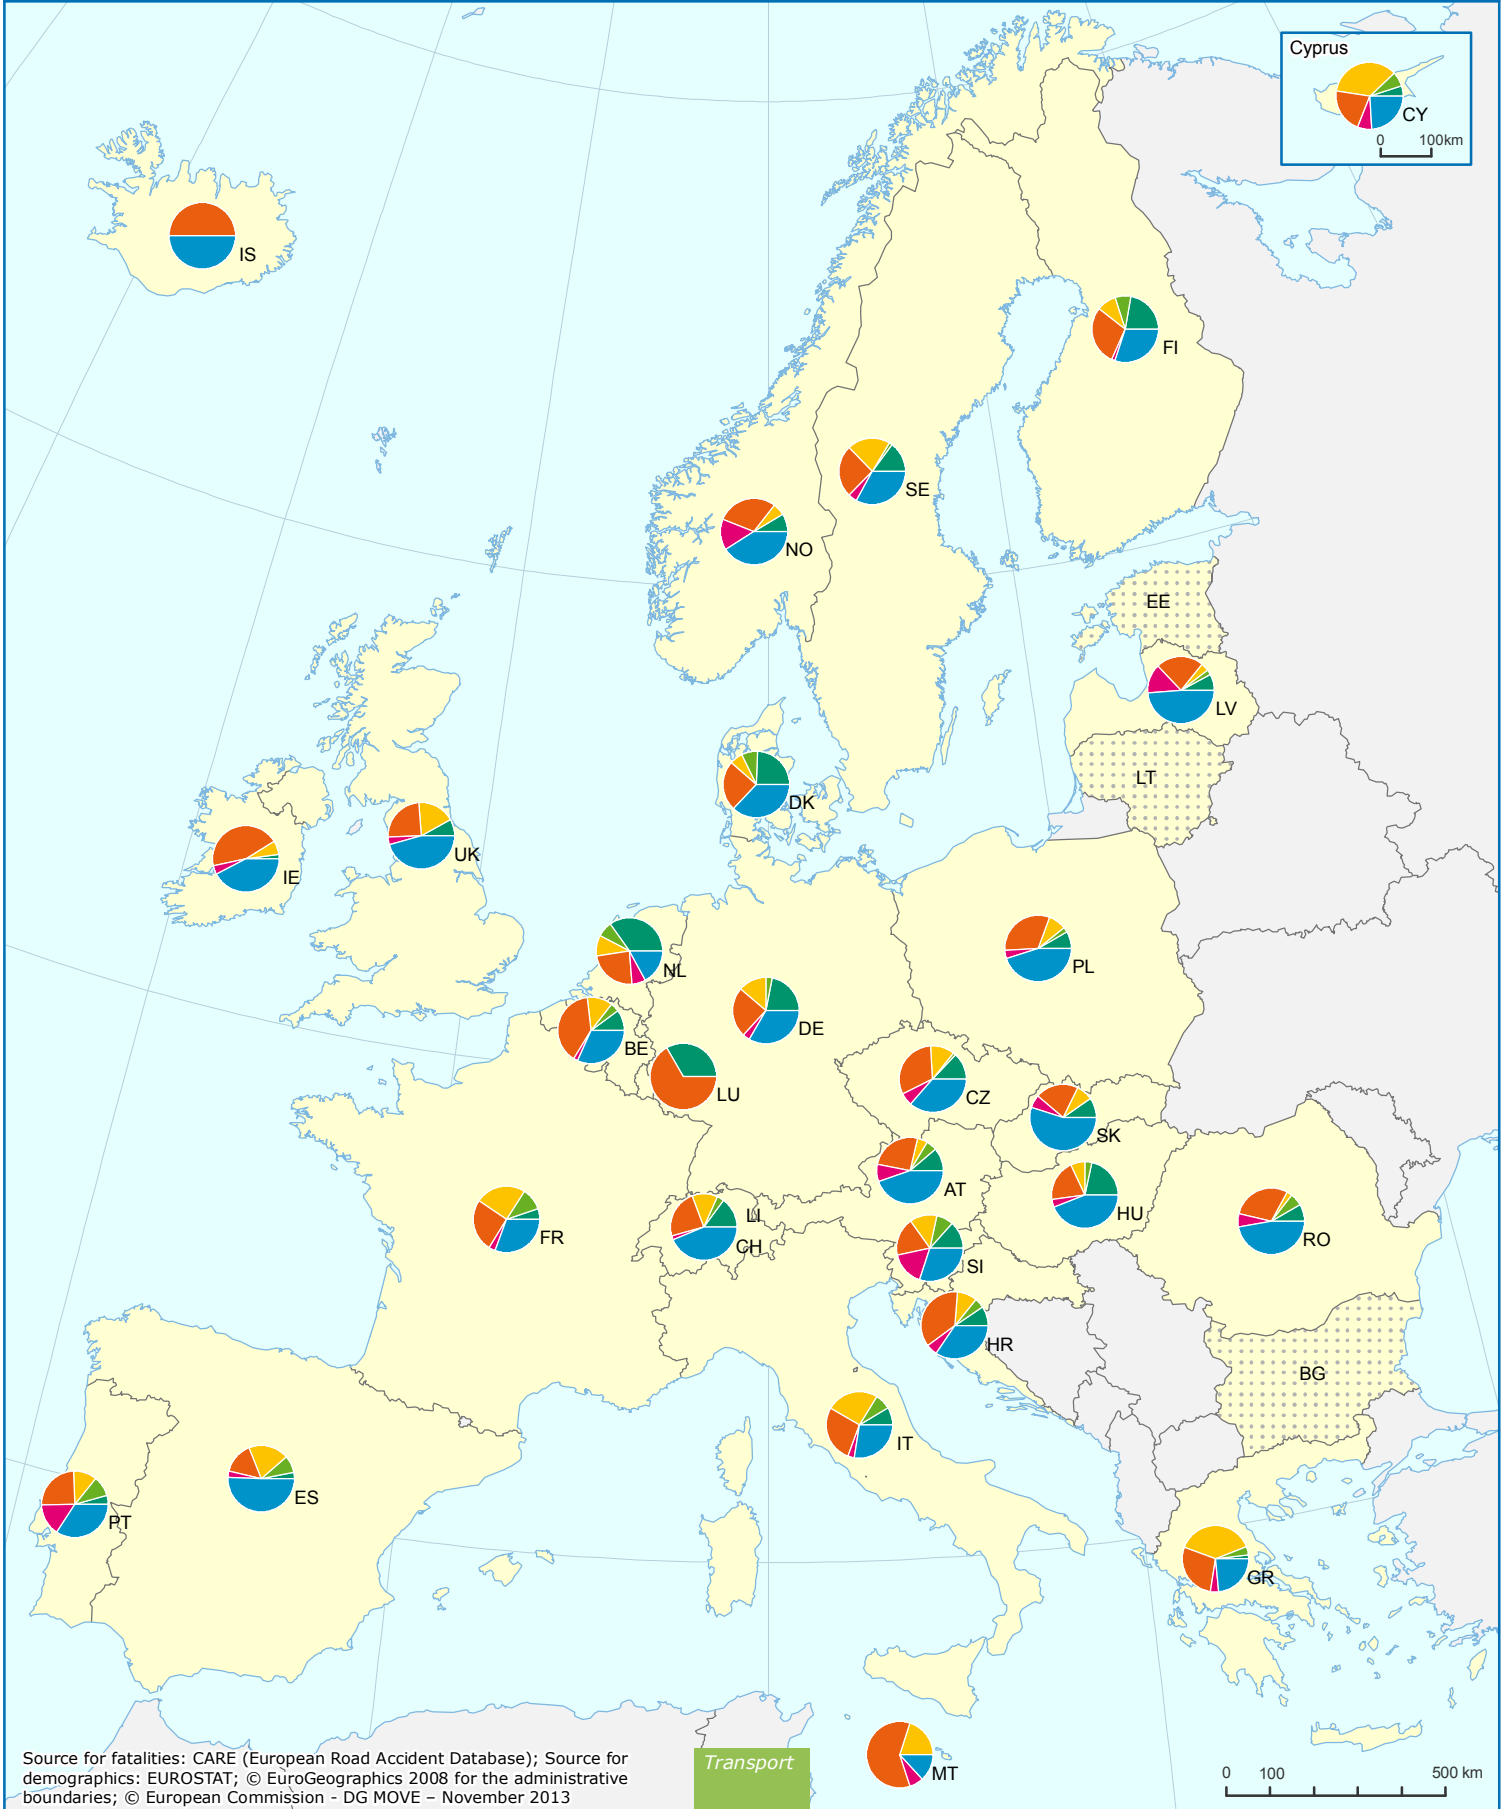

Road Deaths by Transport Mode 2010

Inside Built-Up Areas

data not available

Transport

0 100 500 km